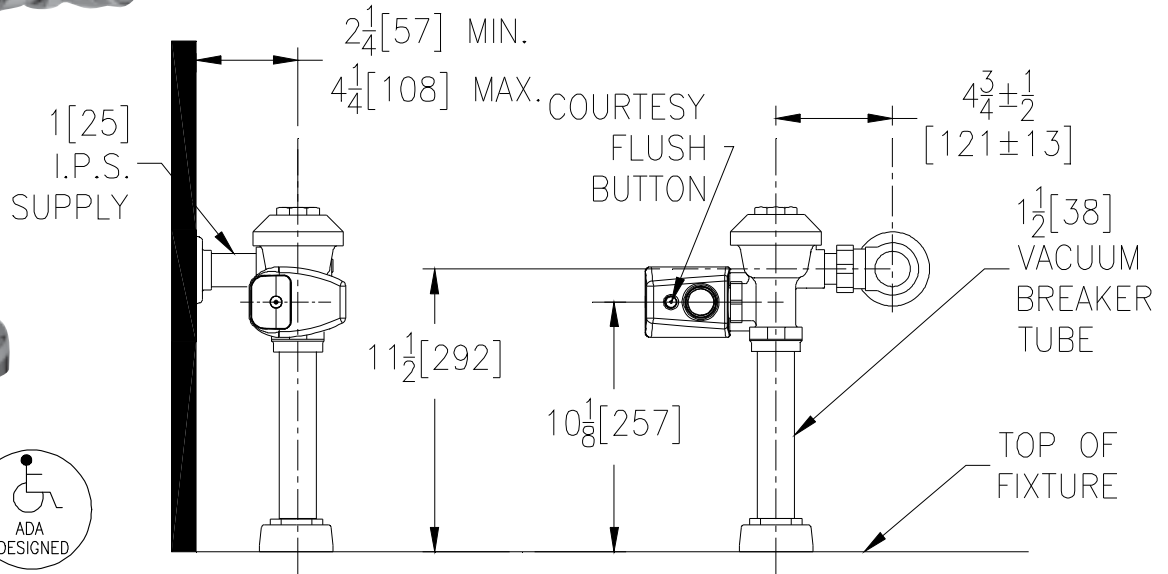

## Exposed ZER6000-CPM Model Sensor Operated Battery Powered Flush Valve For Water Closets

**Flow Options**

- HET** 1.28 GPF High Efficiency
- WS1** 1.6 GPF Low Consumption
- Standard Flush** 3.5 Gallons Per Flush
- FF** 4.5 Gallons Full Flush

**ENGINEERING SPECIFICATION: ZURN ZER6000-CPM AquaSense Exposed Closet Flush Valve** - Exposed, quiet diaphragm-type, chrome plated flushometer valve with a polished exterior. Complete with chloramine resistant, dual seal diaphragm with a clog resistant by-pass. The valve incorporates a 6VDC motor actuator, a battery powered automatic sensor, high impact resistant polycarbonate housing and chrome plated metal cover with manual override push button and 10 degree angled sensor, high back pressure vacuum breaker, one piece hex coupling nut, adjustable tailpiece, spud coupling and flange for top spud connection. Control stop has internal siphon-guard protection. Internal seals are made of chloramine resistant materials.