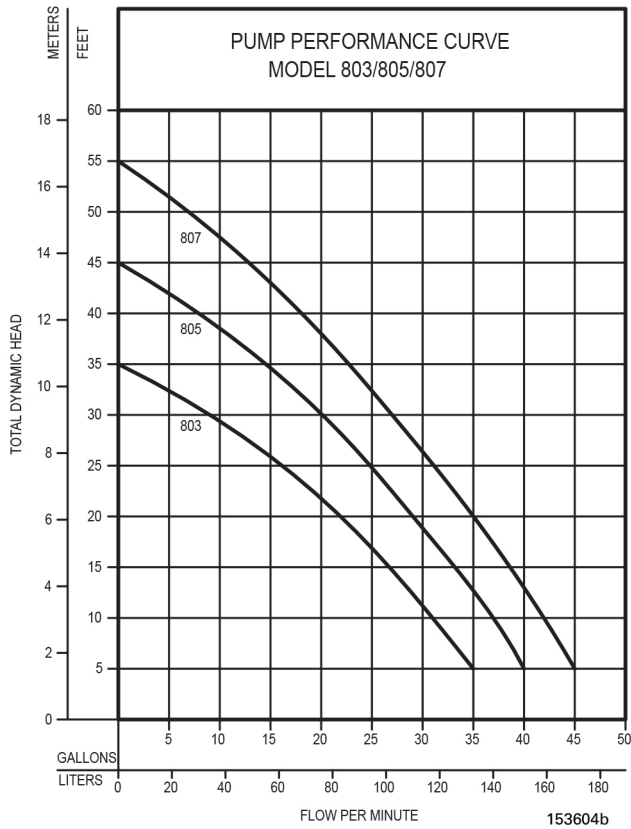

803/805/807 Residential Grinders

Model

Model Number	Seal	Mode	Volts	Phase	Amps	HP	Hz	Lbs	Kg
M803	Single	Auto	115	1	7.0	1/2	60	65	29
N803	Single	Nonauto	115	1	7.0	1/2	60	65	29
BN803	Single	Auto	115	1	7.0	1/2	60	65	29
D803	Single	Auto	230	1	3.0	1/2	60	65	29
E803	Single	Nonauto	230	1	3.0	1/2	60	65	29
BE803	Single	Auto	230	1	3.0	1/2	60	65	29
M805	Single	Auto	115	1	9.0	3/4	60	65	29
N805	Single	Nonauto	115	1	9.0	3/4	60	65	29
BN805	Single	Auto	115	1	9.0	3/4	60	65	29
D805	Single	Auto	230	1	4.0	3/4	60	65	29
E805	Single	Nonauto	230	1	4.0	3/4	60	65	29
BE805	Single	Auto	230	1	4.0	3/4	60	65	29
M807	Single	Auto	115	1	11.0	1	60	65	29
N807	Single	Nonauto	115	1	11.0	1	60	65	29
BN807	Single	Auto	115	1	11.0	1	60	65	29
D807	Single	Auto	230	1	5.0	1	60	65	29
E807	Single	Nonauto	230	1	5.0	1	60	65	29
BE807	Single	Auto	230	1	5.0	1	60	65	29

Your Peace of Mind is Our Top Priority®
3649 Cane Run Rd | Louisville, KY 40211 USA

+1 502-778-2731 | 1-800-928-7867 | Fax: +1 502-774-3624

www.zoeller.com