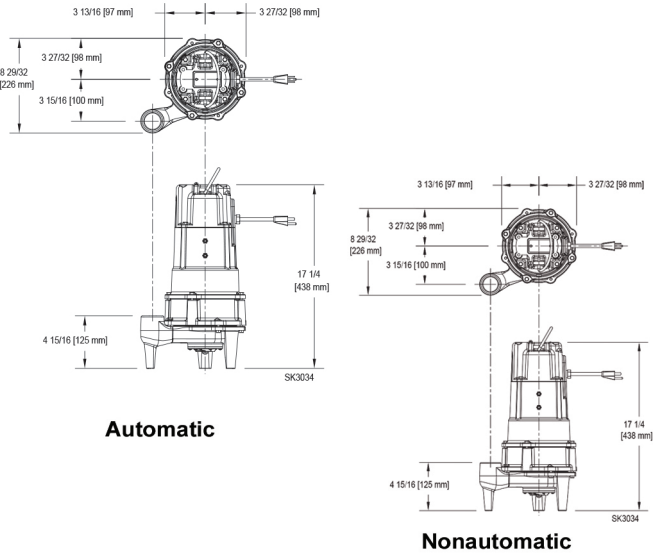

803/805/807 Residential Grinders

Model

Model Number	Seal	Mode	Volts	Phase	Amps	HP	Hz	Lbs	Kg
M803	Single	Auto	115	1	7.0	1/2	60	65	29
N803	Single	Nonauto	115	1	7.0	1/2	60	65	29
BN803	Single	Auto	115	1	7.0	1/2	60	65	29
D803	Single	Auto	230	1	3.0	1/2	60	65	29
E803	Single	Nonauto	230	1	3.0	1/2	60	65	29
BE803	Single	Auto	230	1	3.0	1/2	60	65	29
M805	Single	Auto	115	1	9.0	3/4	60	65	29
N805	Single	Nonauto	115	1	9.0	3/4	60	65	29
BN805	Single	Auto	115	1	9.0	3/4	60	65	29
D805	Single	Auto	230	1	4.0	3/4	60	65	29
E805	Single	Nonauto	230	1	4.0	3/4	60	65	29
BE805	Single	Auto	230	1	4.0	3/4	60	65	29
M807	Single	Auto	115	1	11.0	1	60	65	29
N807	Single	Nonauto	115	1	11.0	1	60	65	29
BN807	Single	Auto	115	1	11.0	1	60	65	29
D807	Single	Auto	230	1	5.0	1	60	65	29
E807	Single	Nonauto	230	1	5.0	1	60	65	29
BE807	Single	Auto	230	1	5.0	1	60	65	29

Your Peace of Mind is Our Top Priority®
3649 Cane Run Rd | Louisville, KY 40211 USA

+1 502-778-2731 | 1-800-928-7867 | Fax: +1 502-774-3624

www.zoeller.com