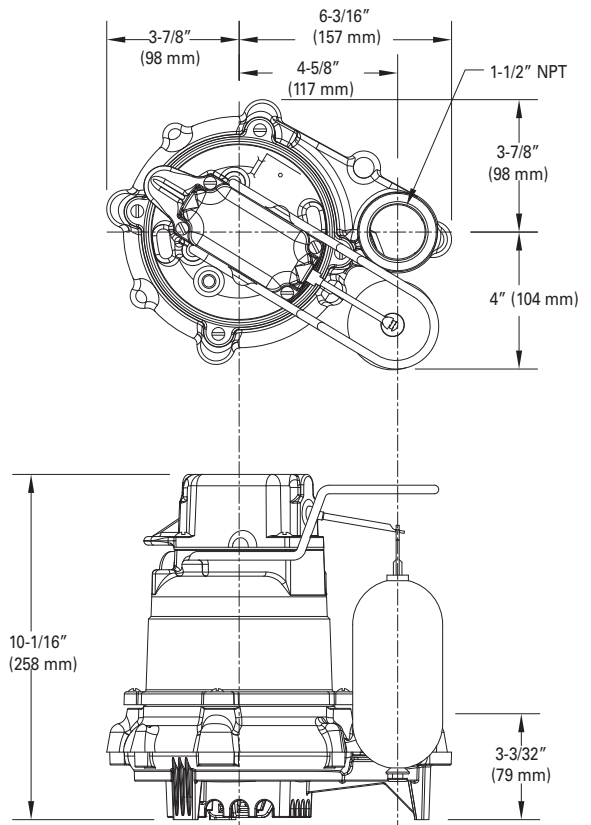

PRODUCT SPECIFICATIONS

MOTOR	Horse Power	3/10	
	Voltage	115 or 230	
	Phase	1 Ph	
	Hertz	60 Hz	
	RPM	1550	
	Type	Shaded pole	
	Insulation	Class B	
	Amps	4.8 - 9.7	
PUMP	Operation	Automatic or nonautomatic	
	Auto On/Off Points	7-1/4" (18.4 cm) / 3" (7.6 cm)	
	Discharge Size	1-1/2" NPT	
	Solids Handling	1/2" (12 mm) spherical solids	
	Cord Length	9' (3 m) automatic, 15' (5 m) nonautomatic	
	Cord Type	UL listed, 3-wire, grounded plug	
	Max. Head	19.25' (5.9 m)	
	Max. Flow Rate	43 GPM (163 LPM)	
	Max. Operating Temp.	130 °F (54 °C)	
	Cooling	Oil filled	
	Motor Protection	Auto reset thermal overload	
	MATERIALS	Cap	Cast iron or bronze
Motor Housing		Cast iron or bronze	
Pump Housing		Cast iron or bronze	
Base		Cast iron, bronze or engineered thermoplastic	
Upper Bearing		Sleeve bearing	
Lower Bearing		Sleeve bearing	
Mechanical Seals		Carbon and ceramic	
Impeller Type		Non-clogging vortex	
Impeller		Plastic, cast iron or bronze	
Hardware		Stainless steel	
Motor Shaft		AISI 1215 cold rolled steel	
Gasket		Neoprene	

SK858

NOTE: See model comparison chart for specific details.