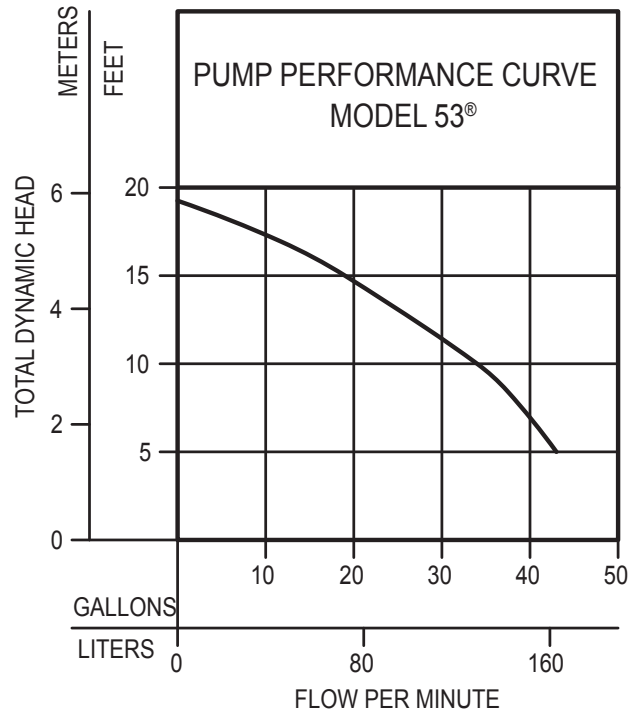

All installation of controls, protection devices and wiring should be done by a qualified licensed electrician. All electrical and safety codes should be followed including the most recent National Electrical Code (NEC) and the Occupational Safety and Health Act (OSHA).

© Copyright 2017 Zoeller® Co. All rights reserved.

502-778-2731 | 800-928-7867 | 3649 Cane Run Road | Louisville, KY 40211-1961 | zoellerpumps.com