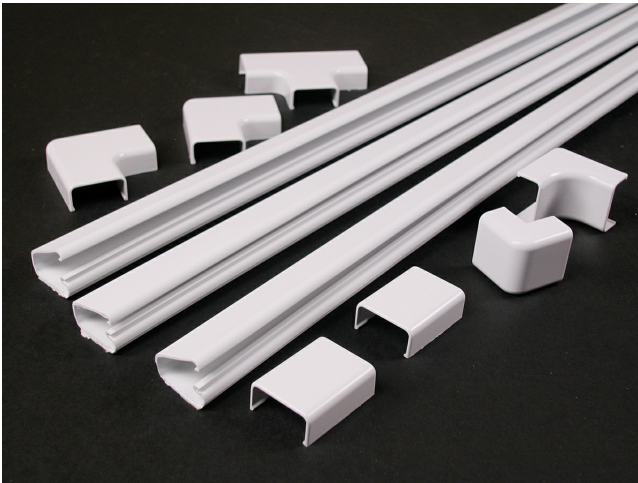

Wiremold  
CordMate II Kit  
Part No. C210

Especially suited for covering home entertainment wires, speaker cables, TV/video cabling and home office wiring. Organize and hide cords and cables easily. Self-adhesive backing makes for easy installation. Stylish design complements any interior setting. Paintable.

## Features & Benefits

12' of Cord Channel (3 sections, 4' long)

1 Inside Elbow

2 Couplings

This product meets the material restrictions of RoHS.

2 Flat Elbows

1 Outside Elbow

1 T-Fitting