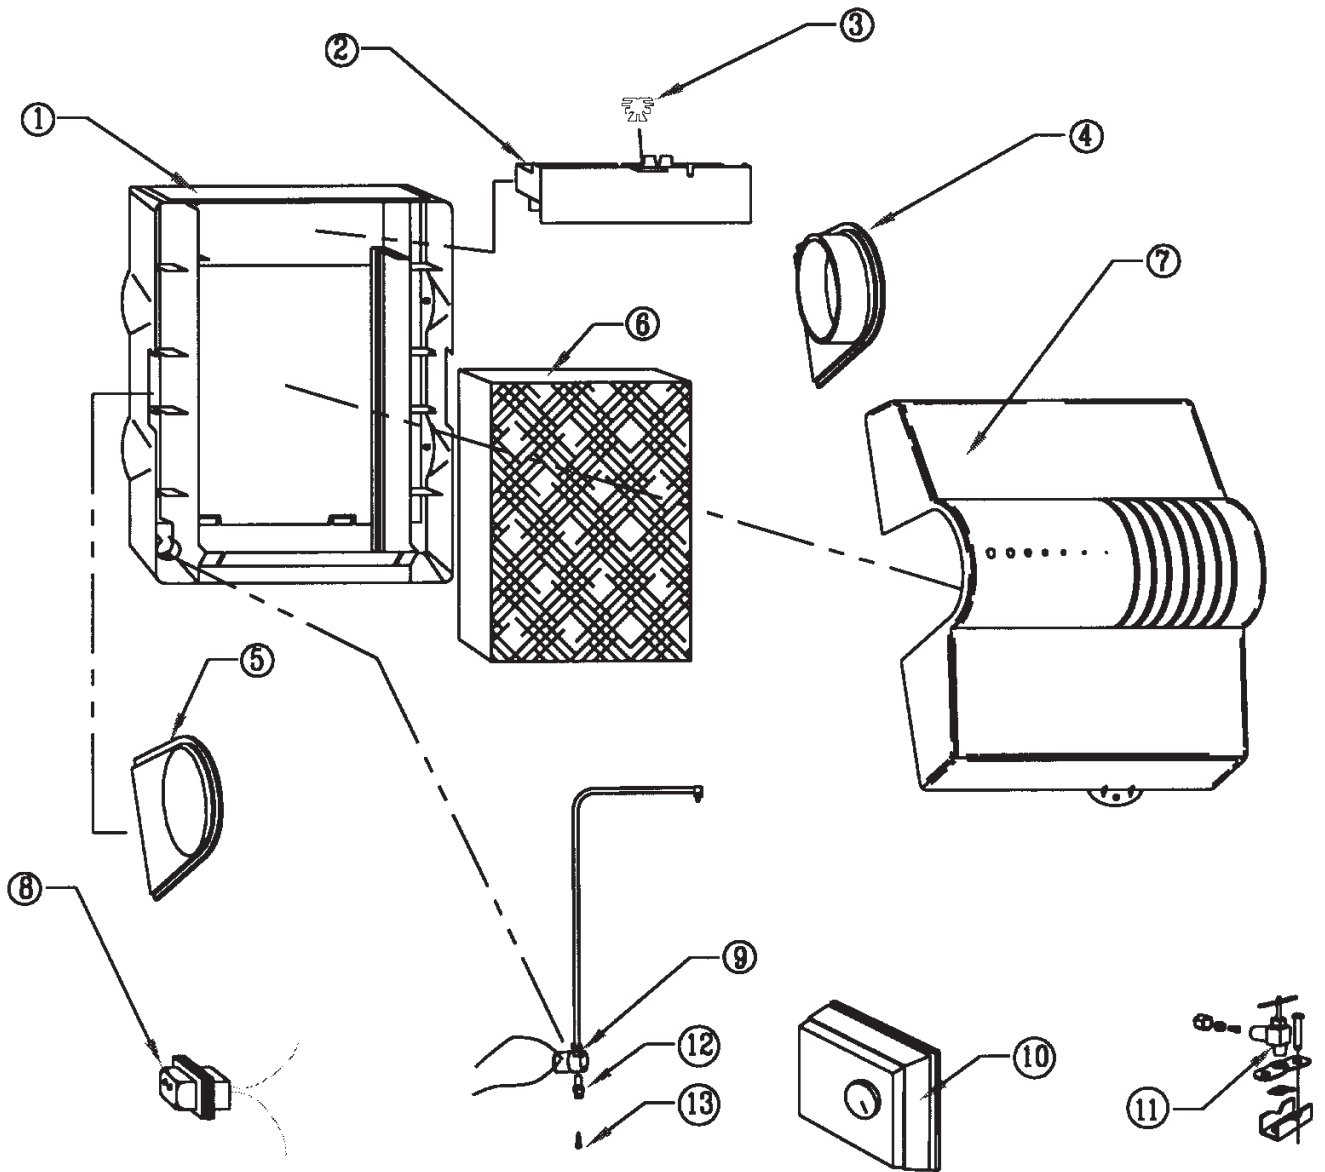

REPLACEMENT PARTS LIST

White
Rodgers

HFT2700

ITEM NO.	DESCRIPTION	MODEL NUMBER
1	MOUNTING BASE	000-1730-091
2	DRIP TRAY	000-0602-055
3	WICK	N/A
4	SIDE PIECE WITH COLLAR	NLA
5	SIDE PIECE W/O COLLAR	000-1730-089
6	EVAPORATOR PAD INCLUDES KEY	PAD-A04-1725-051
7	COVER	A05-0641-170
8	TRANSFORMER 24V, 10 VA, 120V PRIMARY	000-0814-008
9	24V SOLENOID VALVE (UNIVERSAL KIT)	WRA01-0814-148
10	HUMIDISTAT ASSEMBLY	2271-100
11	SADDLE VALVE ASSEMBLY	A00-1128-005
12	ORIFICE .020DIA.	000-1106-030
13	IN-LINE FILTER	000-1319-051
†	22.5" TUBING	NLA
†	CURRENT SENSING RELAY	A50