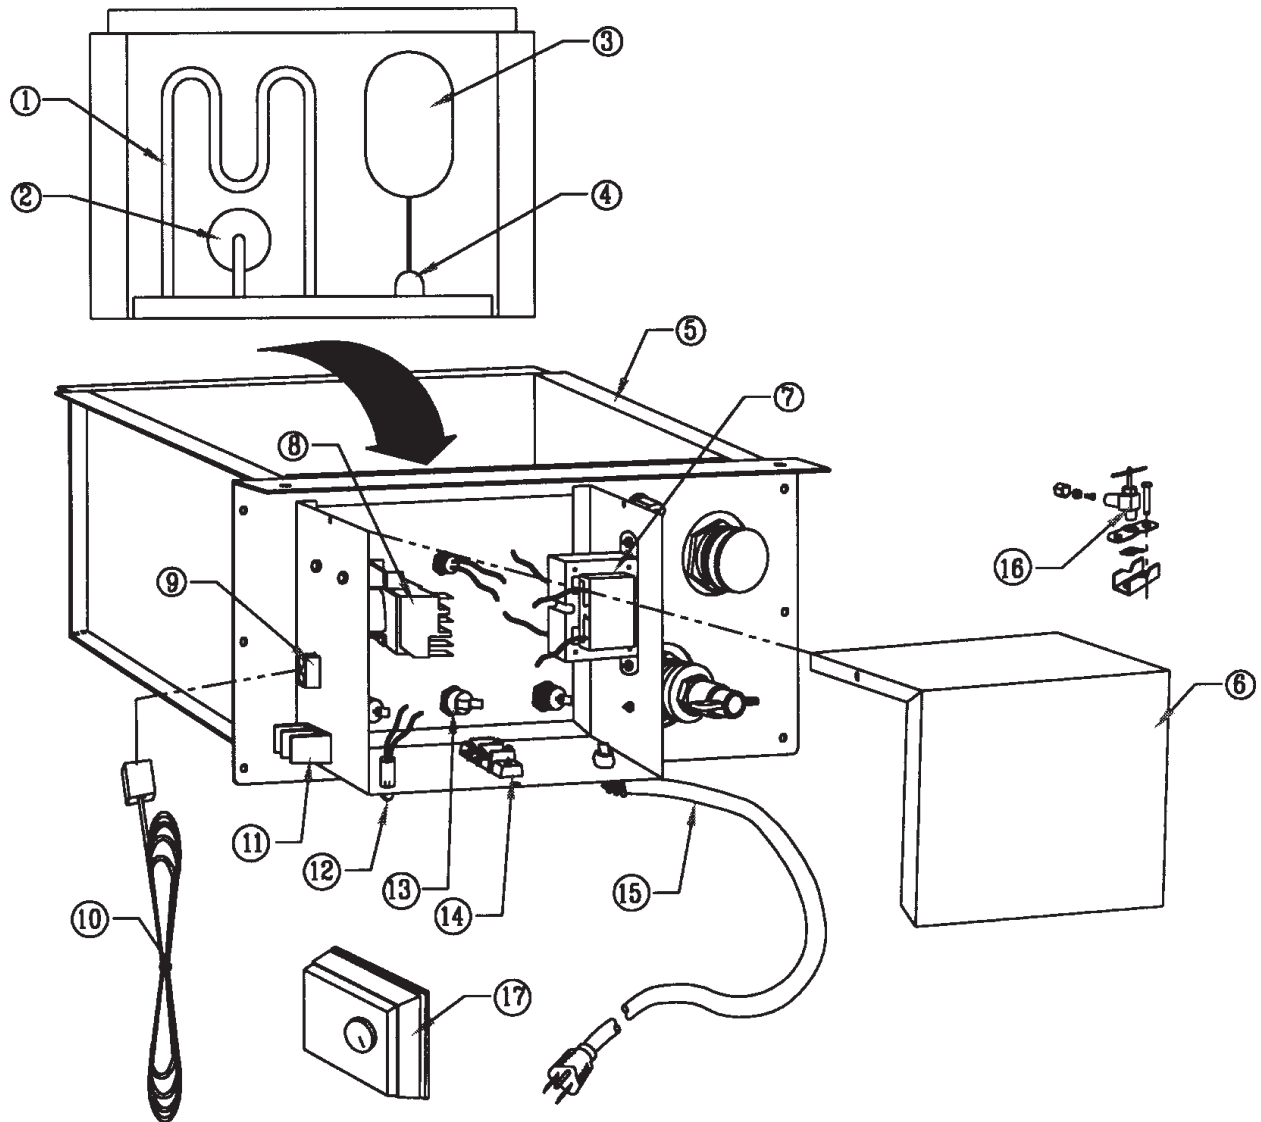

# REPLACEMENT PARTS LIST

White  
Rodgers

HSP2000

ITEM NO.	DESCRIPTION	MODEL NUMBER
1	120 VOLT HEATING ELEMENT	000-0430-055
2	SAFETY FLOAT SWITCH	000-0814-132
3	FLOAT FOR WATER FILL VALVE	A00-1309-012
4	WATER FILL VALVE	000-1731-012
5	WATER PAN ASSEMBLY	A01-1730-078
6	ELECTRICAL ENCLOSURE COVER	000-0641-150
7	TRANSFORMER 120 V PRI. 24V SEC.	000-0814-133
8	CONTROL RELAY DPST 24V	000-0431-031
9 & 10	FAN WIRING ASSEMBLY 2 PCS.	A00-0811-120
11	HUMIDISTAT CONTROL TERMINAL BLOCK	000-0814-135
12	INDICATOR LIGHT	000-0814-139
13	THERMAL FAN CONTROL THERMOSTAT	000-0431-030
14	POWER DISTRIBUTION BLOCK	000-0814-134
15	POWER SUPPLY CORD W/STRAIN RELIEF	000-0811-107
16	SADDLE VALVE ASSEMBLY	A00-1128-005
17	HUMIDISTAT ASSEMBLY	2271-100
18	GASKET SET 5 PIECE (NOT SHOWN)	A00-0693-020
†	INTERNAL SEAT DRAIN VALVE	000-1319-065
†	DRAIN BUSHING NUT AND GASKET KIT	A00-1319-067
†	TIMER FOR FLUSHING DEVICE	A02-0815-017
†	CHARCOAL WATER FILTER	WF-10