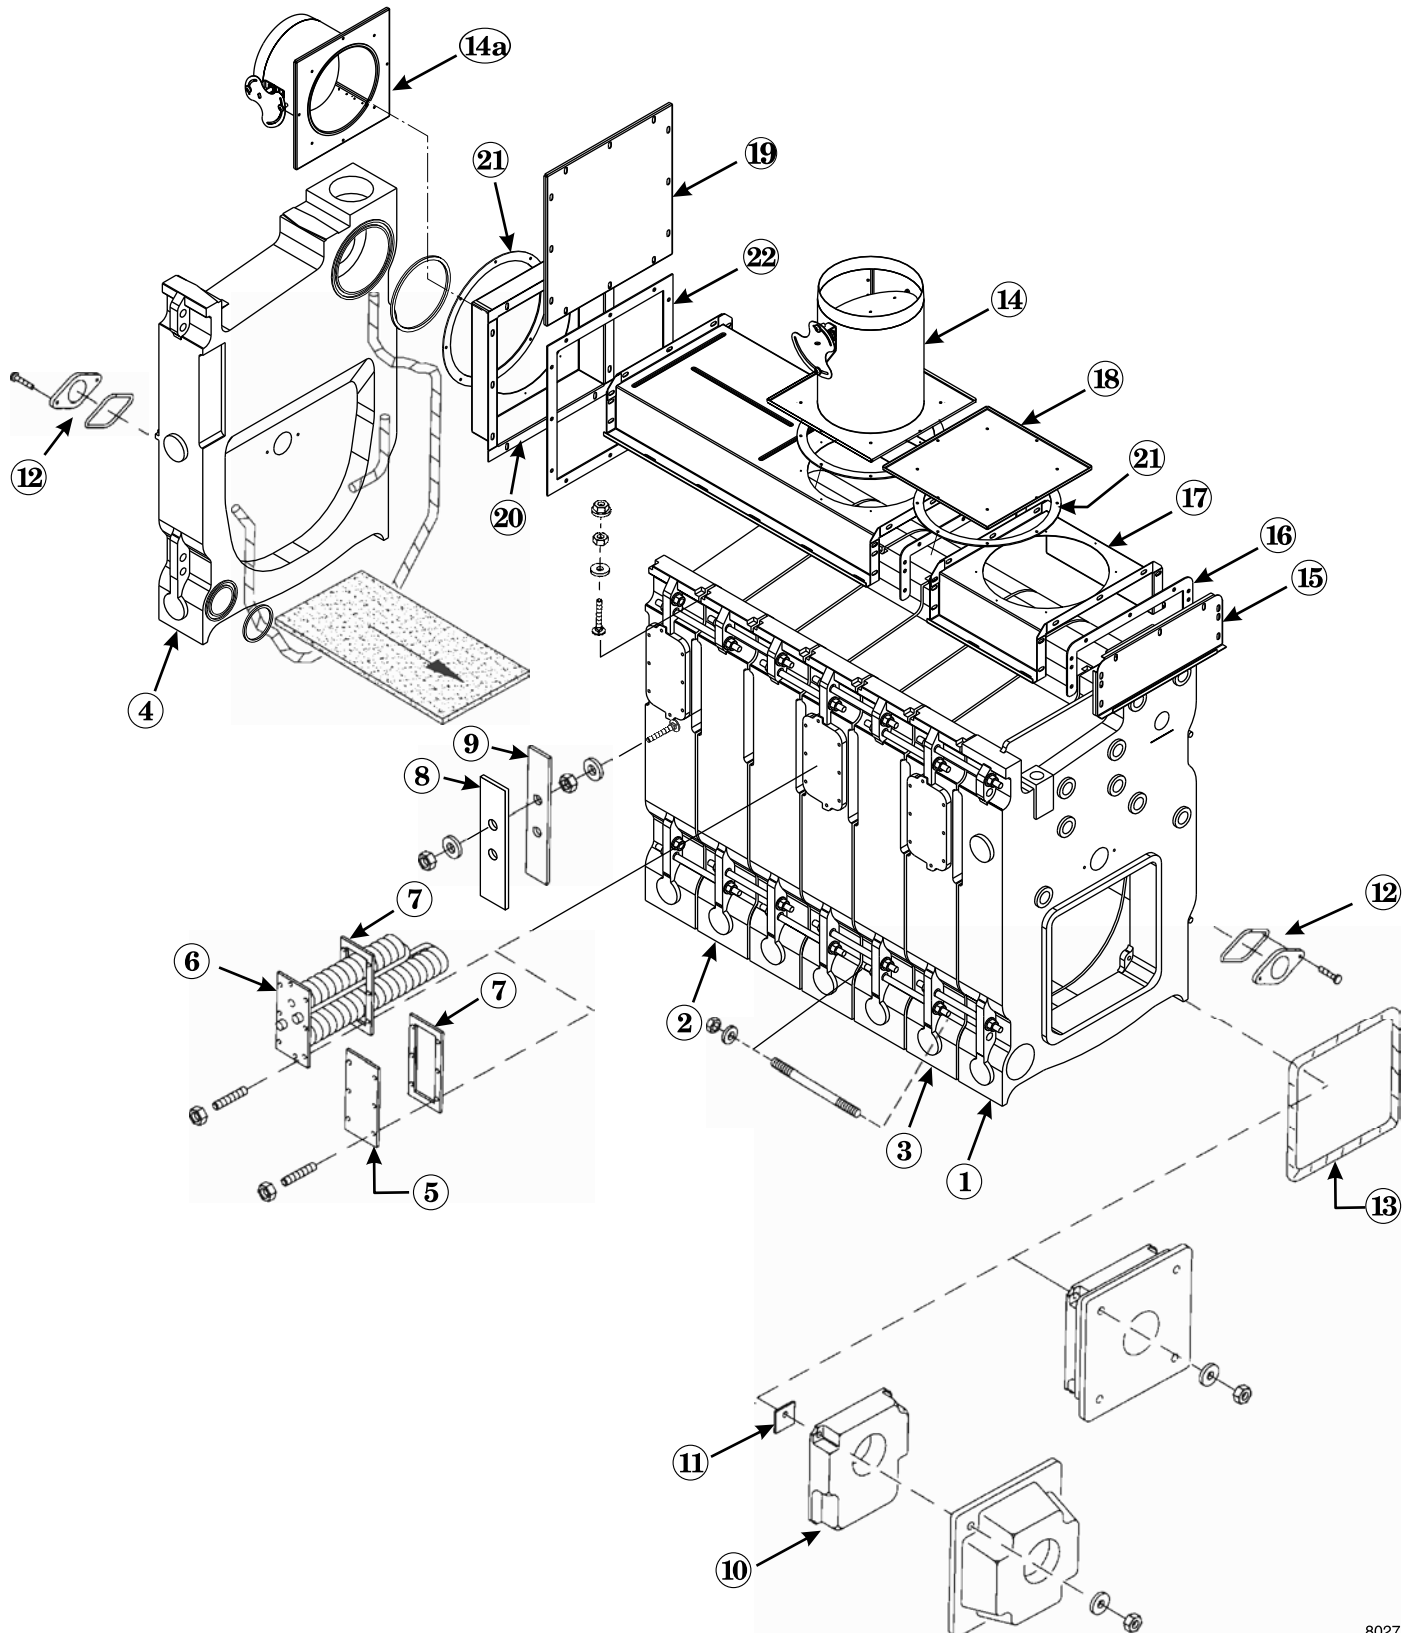

18 Parts

Item	Description	Part number
1	Front section (8013)	315-700-100
2	Intermediate section, regular (8015) Intermediate section with special side tappings regular (8017) Intermediate section, supply (steam boilers) (8014)	315-700-120 315-700-130 315-700-150
3	Intermediate section, tankless (8016)	315-700-140
4	Back section (8018)	315-700-110
not shown	Section assembly kit (includes for one joint: sealing rope, sealing rope adhesive, sealing rings, silicone sealant)	385-800-205
5	Heater cover plate carton (includes: cover plate, gasket, studs and nuts)	385-700-200
6	Tankless heater carton (78-34) (includes: tankless heater, gasket, studs and nuts)	590-921-917
7	Heater gasket	590-317-550
8	Cleanout plate	450-030-928
9	Cleanout plate gasket	590-317-303
10	Burner mounting plate, front refractory 4½" burner opening 6⅛" burner opening	591-000-070 591-000-072
11	Refractory retainer clip	562-650-105
12	Observation port assembly (includes: observation port assembly, sealing rope and screws)	385-600-099
13	Sealing rope — ½" (7 feet per burner plate)	590-735-140
not shown	Combustion chamber kit (includes: back refractory blanket, bottom refractory blanket, adhesive, sealing rope and sealing rope adhesive)	385-700-220
14	Flue damper assembly, top flue boilers 8" 10" 12"	425-800-090 425-800-091 425-800-092
14a	Flue damper assembly, rear flue boilers 8" 10" 12"	425-800-096 425-800-097 425-800-098
not shown	Flue collector hood hardware kit (includes: flue collector hardware plus collector hood gasket kit, below)	385-800-215
15	Flue collector hood end cap	463-000-003
not shown	Collector hood gasket kit (includes: (2) flue collector hood gaskets, (3) circular collector hood gaskets, (1) rectangular collector hood gasket, flat-stitched sealing rope, double-faced tape)	385-800-218
16	Flue collector hood gasket	Included in gasket kit
17	Flue collector hoods	450-020-300 450-020-301 450-020-302 450-020-303 450-020-304
18	Flue cap	Included with flue damper assembly
19	Flue cap rear	
20	Rear flue transition box	
21	Circular collector hood gasket	Included in gasket kit
22	Rectangular collector hood gasket	Included in gasket kit

18 Parts (continued)

8027