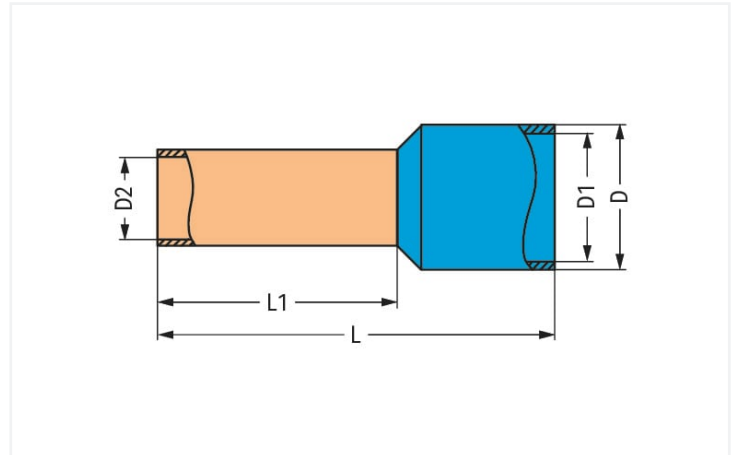

## Data Sheet | Item Number: 216-207

Ferrule; Sleeve for 4 mm<sup>2</sup> / AWG 12; insulated; electro-tin plated; gray

<https://www.wago.com/216-207>

Color:  gray

Dimensions in mm

### Technical data

Main product function	Ferrule
Sleeve cross-section (AWG)	12 AWG
Sleeve for	4 mm <sup>2</sup>

### Connection data

Strip length	12 mm / 0.47 inches
--------------	---------------------

### Physical data

Length	18 mm
Length 1	10 mm
Diameter	5.4 mm
Diameter 1	4.8 mm
Diameter 2	2.8 mm