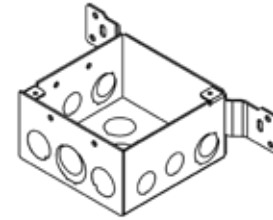

4" Square Welded Deep Boxes

2-1/8" deep

Features

- Welded
- 2-1/8" deep boxes offer extra cubic capacity
- Available in multiple Eccentric & Concentric KO sizes, MC Clamps, brackets and raised ground emboss with 10/32 ground screw where noted

Applications

- 4" square welded junction boxes can be installed in walls or ceilings for lighting fixtures, switches, receptacles or other outlet devices
- Square boxes are used to bring power to a number of electrical devices where multiple conductor runs are split in two or more directions

Standard Material

- Galvanized steel

B8452

Concentric KO with raised ground emboss & 10/32 ground screw

B8546

Eccentric KO with raised ground emboss

D6550

Eccentric KO with MC Clamp

D6544

Catalog Number	UPC	Description	Knockouts		Cubic Inches	Ship Case	Weight/Case
			Sides	Bottom			
B8452	86762	2-1/8" deep 1/2" & 3/4" Concentric KO with raised ground emboss & 10/32 ground screw	(6) - 1/2" & 3/4" CON & (4) - 1/2"	(2) - 1/2" & 3/4" CON & (2) - 1/2"	31.5	50	45
B8546	87140	2-1/8" deep 1/2" & 3/4" Eccentric KO with raised ground emboss	(4) - 1/2" & (2) 1/2" & 3/4"	(2) - 1/2" & 3/4" ECC & (3) - 1/2"	31.5	50	45
D6550	01018	2-1/8" deep 1/2" & 3/4" Eccentric KO with MC Clamp	(4) - 1/2" & (2) 1/2" & 3/4" ECC & 4 pryouts	(1) - 1/2"	31.5	50	50
D6500	87268	2-1/8" deep 1/2" & 3/4" Eccentric KO with FL bracket	(6) - 1/2" (3) - 1/2" & 3/4" ECC	(3) - 1/2" (2) - 1/2" & 3/4" ECC	31.5	50	56
D6541	87265	2-1/8" deep 1/2" & 3/4" Eccentric KO with MC Clamp & FL bracket	(2) - 1/2" (1) - 1/2" & 3/4" ECC & 4 Pryouts	(1) - 1/2"	31.5	50	57
D6542	03228	2-1/8" deep 1/2" & 3/4" Eccentric KO with MC Clamp & S bracket	(2) 1/2" (1) 1/2" & 3/4" ECC & 4 pryouts	(1) 1/2"	30.3	25	25
D6543	01019	2-1/8" deep 1/2" & 3/4" Eccentric KO with NM Clamp & FL bracket	(2) - 1/2" & (1) - 1/2" & 3/4" ECC & 4 Pryouts	(1) - 1/2"	31.5	50	51
D6544	03396	2-1/8" deep 1/2" & 3/4" KO	(8) - 3/4"	(3) - 1/2" & (2) - 3/4"	30.5	25	21