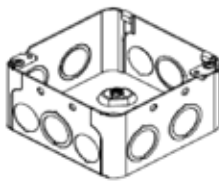

B8452

Concentric KO with raised ground emboss & 10/32 ground screw