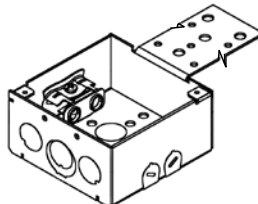

D6542

Eccentric KO with MC Clamp & S bracket