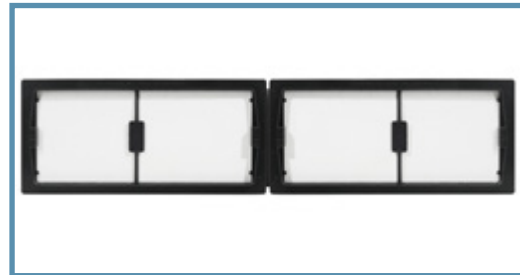

Return Air Frames

- Plastic alternative to traditional sheet metal rough-in frames
- Available in multiple sizes to fit any common grille or register
- Ships as a double frame - easily broken into two single frames
- Three different types available

Standard Return Air Frame
Allows unfiltered air flow

Windowed Return Air Frame
Clear tape allows no air and catches debris

Filtered Return Air Frame
Simple filter allows air while catching debris