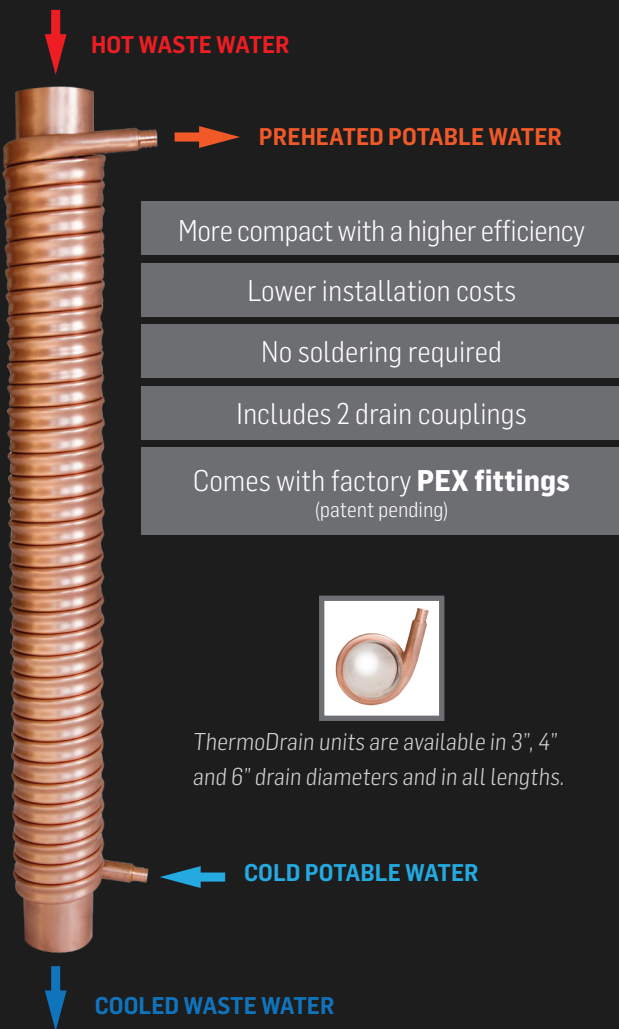

Reduce overall cost of heating water by up to 40%

5-year warranty

MOST POPULAR RESIDENTIAL MODEL

TDH3335B-DR-PEX

- More compact with a higher efficiency
- Lower installation costs
- No soldering required
- Includes 2 drain couplings
- Comes with factory **PEX fittings** (patent pending)

**Safety Certified and
Efficiency Verified**

QUICK THERMODRAIN INSTALLATION GUIDE

INSTALLATION OPTIONS

The ThermoDrain is installed vertically, replacing a section of the main drain stack. It transfers the heat energy from the waste water through heat transfer to the cold potable water flowing in the outer coils. The preheated potable water can then be routed to the cold of the shower, the cold inlet of the hot water or to both of these.