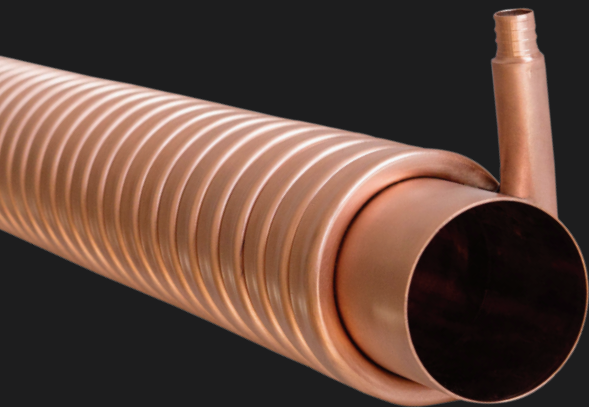

BENEFITS OF USING THERMODRAIN

Cut installation costs with ThermoDrain exclusive features

Compatible with all water heaters

Increases maximum flow rates on tankless hot water heaters by up to 60%

Increases tank hot water heater shower time by up to 300%

Reduce overall cost of heating water by up to 40%

5-year warranty

MOST POPULAR RESIDENTIAL MODEL

TDH3335B-DR-PEX

- More compact with a higher efficiency
- Lower installation costs
- No soldering required
- Includes 2 drain couplings
- Comes with factory **PEX fittings** (patent pending)

ThermoDrain units are available in 3", 4" and 6" drain diameters and in all lengths.

ThermoDrain™

**DRAIN WATER HEAT RECOVERY
PASSIVE WATER HEATER BOOSTER**

SHARE YOUR INSTALLATION PICTURES WITH US
@THERMODRAIN AND #THERMODRAIN,
ON ALL PLATFORMS.

**Safety Certified and
Efficiency Verified**

QUICK THERMODRAIN INSTALLATION GUIDE

INSTALLATION OPTIONS

The ThermoDrain is installed vertically, replacing a section of the main drain stack. It transfers the heat energy from the waste water through heat transfer to the cold potable water flowing in the outer coils. The preheated potable water can then be routed to the cold of the shower, the cold inlet of the hot water or to both of these.