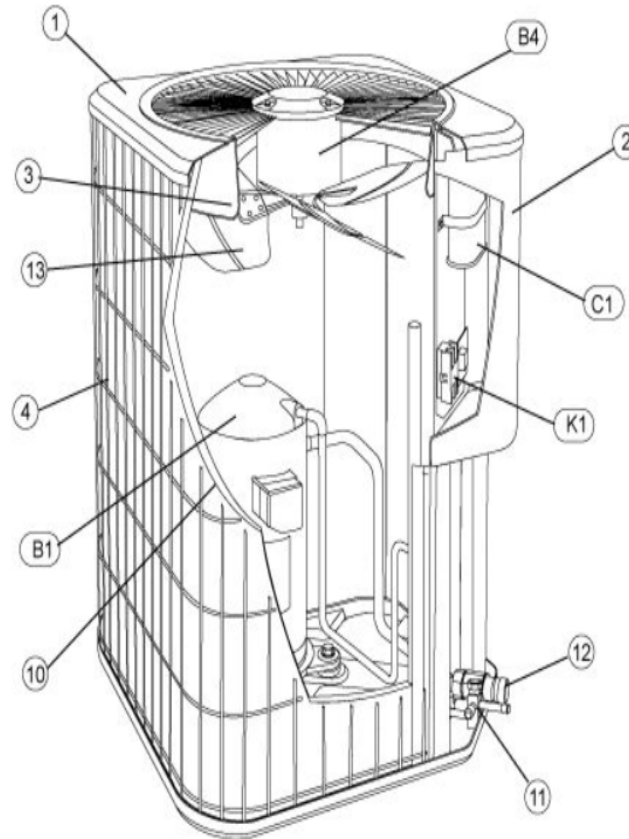

COOLING-CONDENSING
JULY, 2005

TSA SERIES

Revision Number - 2

*OPTIONAL PARTS-FIELD INSTALLED

Callout	Name	Quantity	Description
	VALVE-SADDLE Cat #: 65G91 Model/Part #: 65G9101	1	"3/8""
	SWITCH-HI PRESS Cat #: 86H31 Model/Part #: 86H3101	1	OUT 410+10PSIG
	SWITCH-LO PRESS Cat #: 87265 Model/Part #: P-8-10978	1	"IN 55+5PSIG,OUT 25+5PSIG"
HP KIT	HI PRESS CUTOUT KIT Cat #: 94J46 Model/Part #: LB-87619A	1	INC NEXT 2 PARTS
LC KIT	LOSS OF CHARGE KIT Cat #: 94J47 Model/Part #: LB-87620A	1	INC NEXT 2 PARTS

CABINET PARTS

Callout	Name	Quantity	Description
	MESHING-COIL Cat #: 26W30 Model/Part #: 100231-09	1	"36"" X 90"" (CUT OT FIT)"
	NUT-CAP Cat #: 68J41 Model/Part #: 68J4101	4	TOP PANEL
	COVER Cat #: 69J03 Model/Part #: 69J0301	1	SOUND-COMPRESSOR (OPTIONAL)
	LEG Cat #: 94J45 Model/Part #: LB-87156A	1	BASE(SET OF 4)
	PUSH PIN-MESHING Cat #: 26W29 Model/Part #: R100230-01	6	PIN-PUSH
1	PANEL-TOP Cat #: 88M44 Model/Part #: LB-86264G	1	TOP PANEL 28X28 (QUARTZ GRAY)
2	COVER-CONTROL BOX Cat #: 88M45 Model/Part #: LB-86271G	1	COVER-CONTROL PANEL (QUARTZ GRAY)