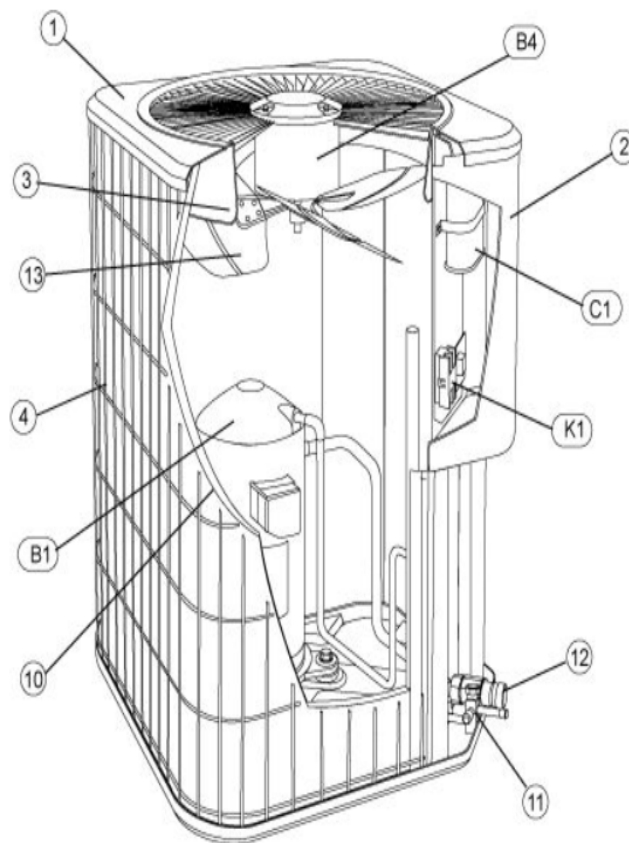

COOLING-CONDENSING
JULY, 2005

TSA SERIES

Revision Number - 1

*OPTIONAL PARTS-FIELD INSTALLED

Callout	Name	Quantity	Description
	VALVE-SADDLE Cat #: 65G91 Model/Part #: 65G9101	1	"3/8""
	SWITCH-HI PRESS Cat #: 86H31 Model/Part #: 86H3101	1	OUT 410+10PSIG
	SWITCH-LO PRESS Cat #: 87265 Model/Part #: P-8-10978	1	"IN 55+5PSIG,OUT 25+5PSIG"
HP KIT	HI PRESS CUTOUT KIT Cat #: 94J46 Model/Part #: LB-87619A	1	INC NEXT 2 PARTS
LC KIT	LOSS OF CHARGE KIT Cat #: 94J47 Model/Part #: LB-87620A	1	INC NEXT 2 PARTS

CABINET PARTS

Callout	Name	Quantity	Description
	MESHING-COIL Cat #: 26W30 Model/Part #: 100231-09	1	"36"" X 90"" (CUT OT FIT)"
	NUT-CAP Cat #: 68J41 Model/Part #: 68J4101	4	TOP PANEL
	COVER Cat #: 69J03 Model/Part #: 69J0301	1	SOUND-COMPRESSOR (OPTIONAL)
	LEG Cat #: 94J45 Model/Part #: LB-87156A	1	BASE(SET OF 4)
	PUSH PIN-MESHING Cat #: 26W29 Model/Part #: R100230-01	6	PIN-PUSH
1	PANEL-TOP Cat #: 88M43 Model/Part #: LB-86265G	1	TOP PANEL (24X24)(QUARTZ GRAY)
2	COVER-CONTROL BOX Cat #: 88M46 Model/Part #: LB-86268G	1	COVER-CONTROL PANEL (QUARTZ

Callout	Name	Quantity	Description
			GRAY)
3	ORIFICE Cat #: 95M53 Model/Part #: 100001-03	1	"18"'"
4	GUARD- COIL Cat #: 88M49 Model/Part #: 100315-03	1	OUTDOOR COIL

CONTROL PANEL PARTS

Callout	Name	Quantity	Description
C1	CAPACITOR-MOTOR Cat #: 22W79 Model/Part #: 100600-02	1	"7.5MFD,370VAC"
K1	CONTACTOR Cat #: 95M57 Model/Part #: 100438-03	1	"3PDT,24V"