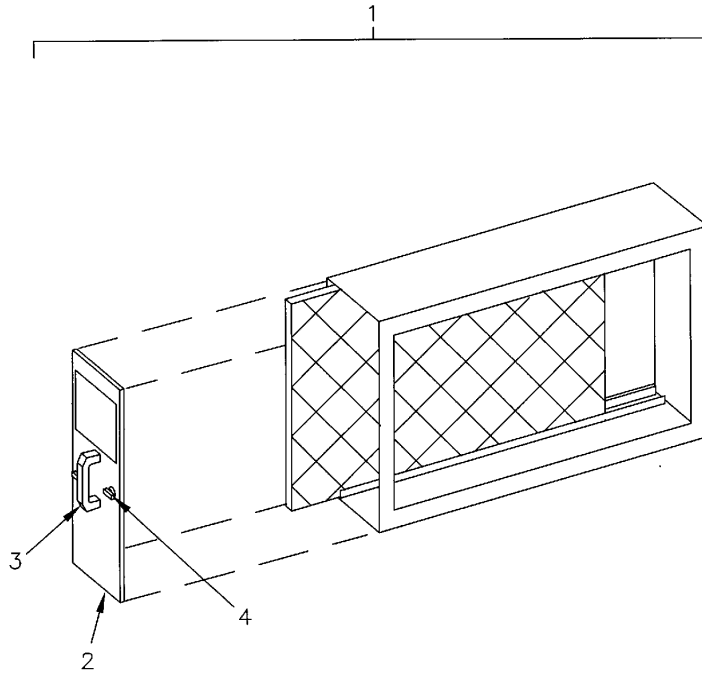

Part No.	Reference No.	Quantity	Description
75004233#FLTRUP12~S	*		1 INCH PLEATED FILTER AIR CLEANER
FLTR1200_FLTRUP12_134186~P	*		FLTRUP12 PARTS LIST

1 Inch Pleated Filter, Air Cleaner

75004233

REV
A

Typical Illustration. Unit may not appear exactly as shown.

Part No.	Reference No.	Quantity	Description
75004233_FLTRUP12_494876~P	*		1 INCH PLEATED FILTER AIR CLEANER PARTS LIST

1 Inch Pleated Filter, Air Cleaner

75004233

REV
A

Typical Illustration. Unit may not appear exactly as shown.

Parts List Number :FLTR1200#FLTRUP12

Model Number :TFP210A0FR10

Part No.	Reference No.	Quantity	Description
KIT06206	*	1	KIT; INSTALLATION (GASKETS/SCREWS)
RCK00188	1	1	RACK; FILTER FRAME, 1 INCH PLEATED, 21.0 INCH, FURNACE (TFP210A0FR10)
DOR01641	2	1	DOOR; 21.0 INCH, FURNACE
KIT06209	3	1	KIT; PLASTIC HANDLE, DOOR (CONSISTS OF: THE HANDLE AND 2 SCREWS)
KIT06205	4	1	KIT; 1/4 TURN LATCH, INCLUDES 1 LEFT AND 1 RIGHT HAND LATCH