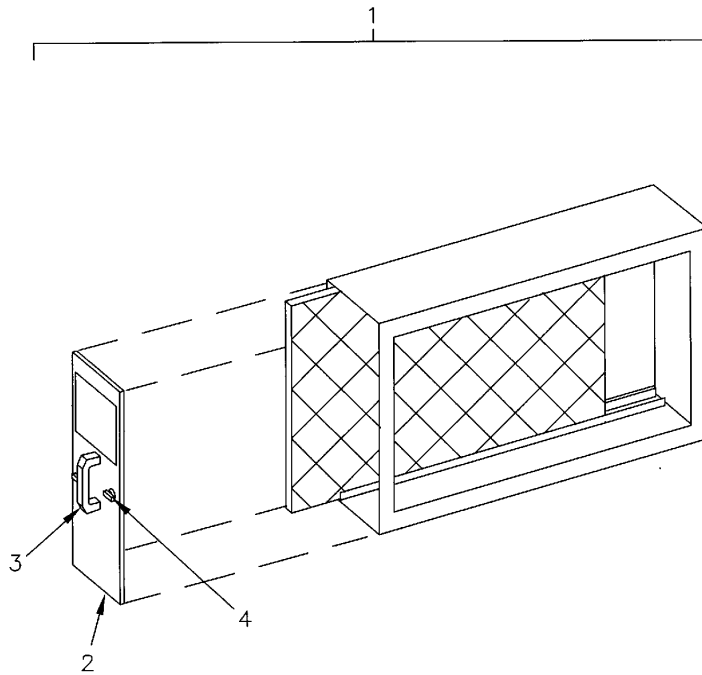

Part No.	Reference No.	Quantity	Description
75004233#FLTRUP12~S	*		1 INCH PLEATED FILTER AIR CLEANER
FLTR1200_FLTRUP12_134186~P	*		FLTRUP12 PARTS LIST

1 Inch Pleated Filter, Air Cleaner

75004233

REV
A

Typical Illustration. Unit may not appear exactly as shown.

Part No.	Reference No.	Quantity	Description
75004233_FLTRUP12_494876~P	*		1 INCH PLEATED FILTER AIR CLEANER PARTS LIST

1 Inch Pleated Filter, Air Cleaner

75004233

REV
A

Typical Illustration. Unit may not appear exactly as shown.

Parts List Number :FLTR1200#FLTRUP12

Model Number :TFP210A0FR10

Part No.	Reference No.	Quantity	Description
KIT06206	*	1	KIT; INSTALLATION (GASKETS/SCREWS)
RCK00188	1	1	RACK; FILTER FRAME, 1 INCH PLEATED, 21.0 INCH, FURNACE (TFP210A0FR10)
DOR01641	2	1	DOOR; 21.0 INCH, FURNACE
KIT06209	3	1	KIT; PLASTIC HANDLE, DOOR (CONSISTS OF: THE HANDLE AND 2 SCREWS)
KIT06205	4	1	KIT; 1/4 TURN LATCH, INCLUDES 1 LEFT AND 1 RIGHT HAND LATCH