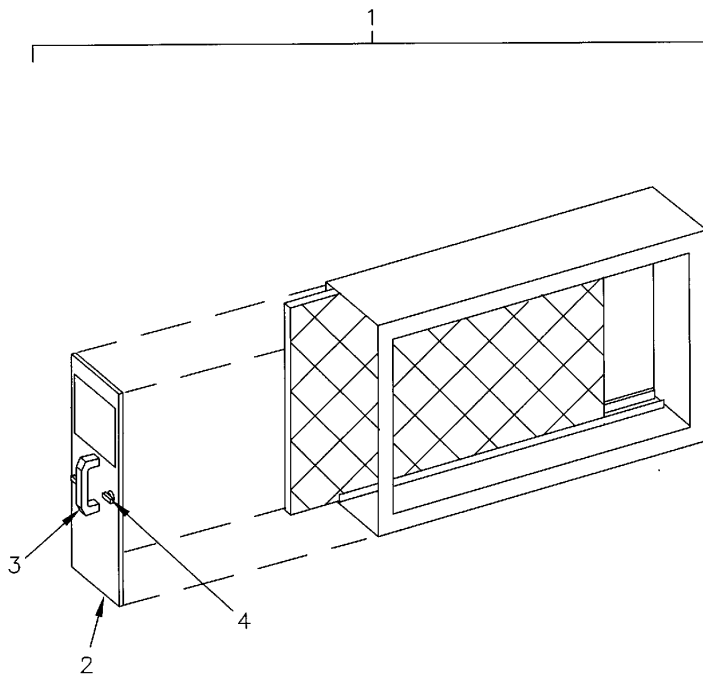

Part No.	Reference No.	Quantity	Description
75004233#FLTRUP12~S	*		1 INCH PLEATED FILTER AIR CLEANER
FLTR1200_FLTRUP12_134186~P	*		FLTRUP12 PARTS LIST

1 Inch Pleated Filter, Air Cleaner

75004233

REV
A

Typical Illustration. Unit may not appear exactly as shown.

Part No.	Reference No.	Quantity	Description
75004233_FLTRUP12_556599~P	*		1 INCH PLEATED FILTER AIR CLEANER PARTS LIST

1 Inch Pleated Filter, Air Cleaner

75004233

REV
A

Typical Illustration. Unit may not appear exactly as shown.

Parts List Number :FLTR1200#FLTRUP12

Model Number :TFP175A0FR10

Part No.	Reference No.	Quantity	Description
KIT06206	*	1	KIT; INSTALLATION (GASKETS/SCREWS)
RCK00187	1	1	RACK; FILTER FRAME, 1 INCH PLEATED, 17.5 INCH, FURNACE (TFP175A0FR10)
DOR01640	2	1	DOOR; 17.5 INCH, FURNACE
KIT06209	3	1	KIT; PLASTIC HANDLE, DOOR (CONSISTS OF: THE HANDLE AND 2 SCREWS)
KIT06205	4	1	KIT; 1/4 TURN LATCH, INCLUDES 1 LEFT AND 1 RIGHT HAND LATCH