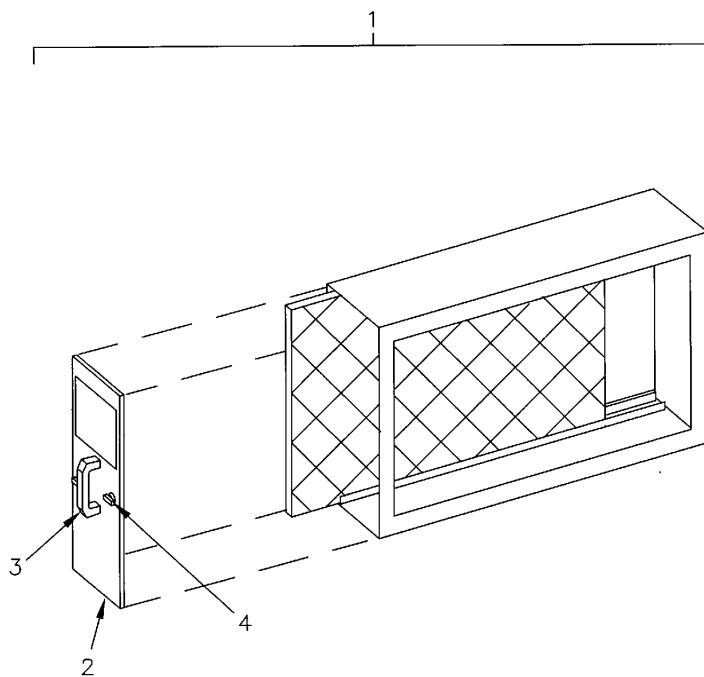

Part No.	Reference No.	Quantity	Description
75004233#FLTRUP12~S	*		1 INCH PLEATED FILTER AIR CLEANER
FLTR1200_FLTRUP12_134186~P	*		FLTRUP12 PARTS LIST

1 Inch Pleated Filter, Air Cleaner

75004233

REV
A

Typical Illustration. Unit may not appear exactly as shown.

Part No.	Reference No.	Quantity	Description
75004233_FLTRUP12_556599~P	*		1 INCH PLEATED FILTER AIR CLEANER PARTS LIST

1 Inch Pleated Filter, Air Cleaner

75004233

REV
A

Typical Illustration. Unit may not appear exactly as shown.

Parts List Number :FLTR1200#FLTRUP12

Model Number :TFP175A0FR10

Part No.	Reference No.	Quantity	Description
KIT06206	*	1	KIT; INSTALLATION (GASKETS/SCREWS)
RCK00187	1	1	RACK; FILTER FRAME, 1 INCH PLEATED, 17.5 INCH, FURNACE (TFP175A0FR10)
DOR01640	2	1	DOOR; 17.5 INCH, FURNACE
KIT06209	3	1	KIT; PLASTIC HANDLE, DOOR (CONSISTS OF: THE HANDLE AND 2 SCREWS)
KIT06205	4	1	KIT; 1/4 TURN LATCH, INCLUDES 1 LEFT AND 1 RIGHT HAND LATCH