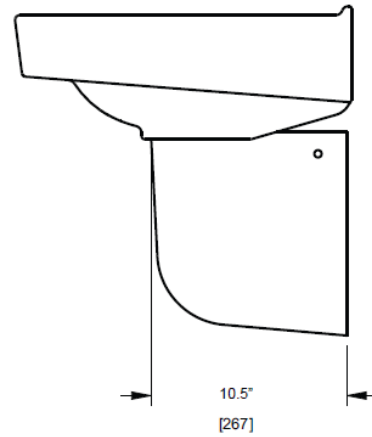

Sloan 10500 Seymour Ave, Franklin Park, IL 60131
Phone: 800.982.5839 • Fax: 800.447.8329 • sloan.com