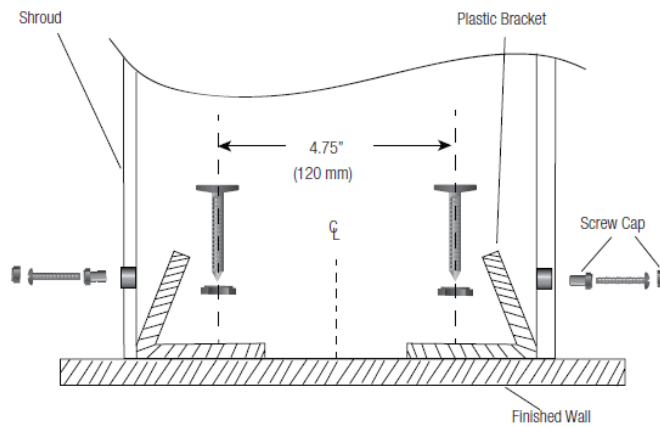

Sloan 10500 Seymour Ave, Franklin Park, IL 60131
Phone: 800.982.5839 • Fax: 800.447.8329 • sloan.com