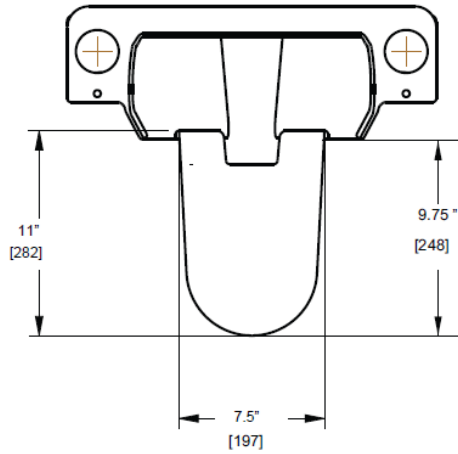

Sloan 10500 Seymour Ave, Franklin Park, IL 60131
Phone: 800.982.5839 • Fax: 800.447.8329 • sloan.com