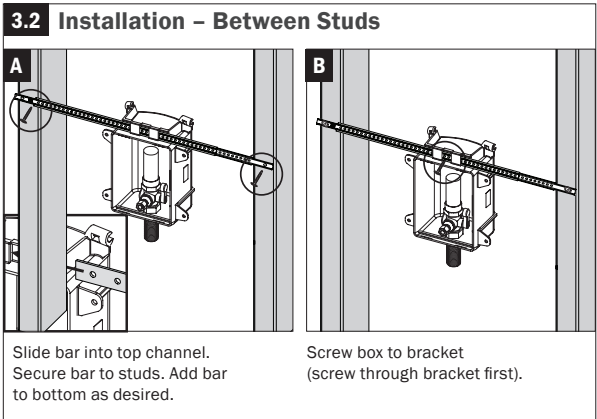

www.siouxchief.com

TAKE THE FIELD.

Supply Drainage Support

www.siouxchief.com

TAKE THE FIELD.

>> OxBox® Washing Machine Outlet Box
Also Available

- Boxes mount securely to stud
- Durable ABS stands up to job site abuse
- Available with Mini-Rester water hammer arrester
- High-quality, quarter-turn ball valve
- Replaces all other commodity outlet boxes

>> OxBox® Washing Machine Outlet Box
Also Available

- Boxes mount securely to stud
- Durable ABS stands up to job site abuse
- Available with Mini-Rester water hammer arrester
- High-quality, quarter-turn ball valve
- Replaces all other commodity outlet boxes