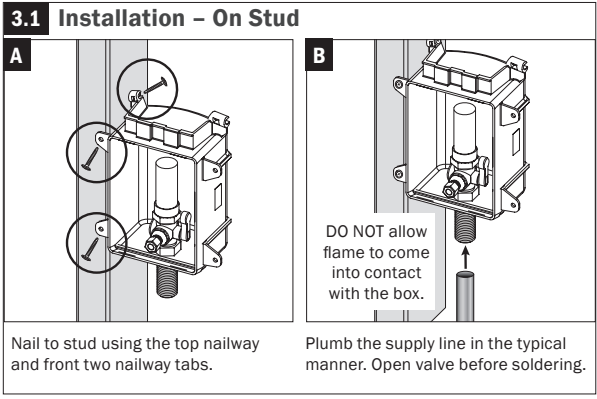

ORDER
FRAMES
SEPARATELY

ORDER
FRAMES
SEPARATELY

1/2" Nominal Shank Connections Available

1/2" Nominal Shank Connections Available

#IS-696-1 ICE MAKER OXBOX 4/14

#IS-696-1 ICE MAKER OXBOX 4/14

Supply Drainage Support

www.siouxchief.com

TAKE THE FIELD.

Supply Drainage Support

www.siouxchief.com

TAKE THE FIELD.

>> OxBox® Washing Machine Outlet Box
Also Available

- Boxes mount securely to stud
- Durable ABS stands up to job site abuse
- Available with Mini-Rester water hammer arrester
- High-quality, quarter-turn ball valve
- Replaces all other commodity outlet boxes

>> OxBox® Washing Machine Outlet Box
Also Available

- Boxes mount securely to stud
- Durable ABS stands up to job site abuse
- Available with Mini-Rester water hammer arrester
- High-quality, quarter-turn ball valve
- Replaces all other commodity outlet boxes