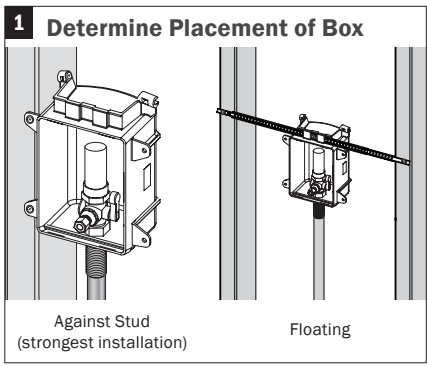

ORDER
FRAMES
SEPARATELY

ORDER
FRAMES
SEPARATELY

1/2" Nominal Shank Connections Available

1/2" Nominal Shank Connections Available

#IS-696-1 ICE MAKER OXBOX 4/14

#IS-696-1 ICE MAKER OXBOX 4/14

Supply Drainage Support

www.siouxchief.com

TAKE THE FIELD.

Supply Drainage Support

www.siouxchief.com

TAKE THE FIELD.

>> OxBox® Washing Machine Outlet Box
Also Available

- Boxes mount securely to stud
- Durable ABS stands up to job site abuse
- Available with Mini-Rester water hammer arrester
- High-quality, quarter-turn ball valve
- Replaces all other commodity outlet boxes

>> OxBox® Washing Machine Outlet Box
Also Available

- Boxes mount securely to stud
- Durable ABS stands up to job site abuse
- Available with Mini-Rester water hammer arrester
- High-quality, quarter-turn ball valve
- Replaces all other commodity outlet boxes