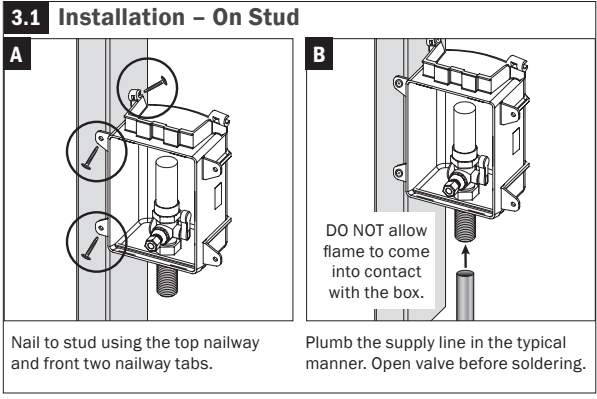

www.siouxchief.com

TAKE THE FIELD.

Supply Drainage Support

www.siouxchief.com

TAKE THE FIELD.

>> OxBox® Washing Machine Outlet Box
Also Available

- Boxes mount securely to stud
- Durable ABS stands up to job site abuse
- Available with Mini-Rester water hammer arrester
- High-quality, quarter-turn ball valve
- Replaces all other commodity outlet boxes

>> OxBox® Washing Machine Outlet Box
Also Available

- Boxes mount securely to stud
- Durable ABS stands up to job site abuse
- Available with Mini-Rester water hammer arrester
- High-quality, quarter-turn ball valve
- Replaces all other commodity outlet boxes