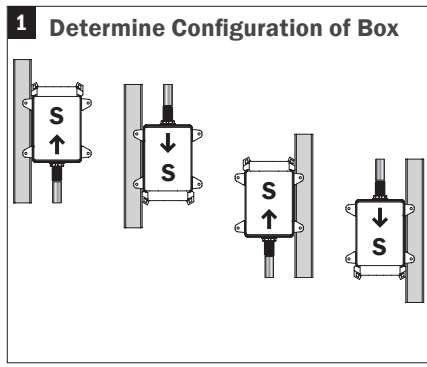

>> OxBox® Washing Machine Outlet Box
Also Available

- Boxes mount securely to stud
- Durable ABS stands up to job site abuse
- Available with Mini-Rester water hammer arrester
- High-quality, quarter-turn ball valve
- Replaces all other commodity outlet boxes