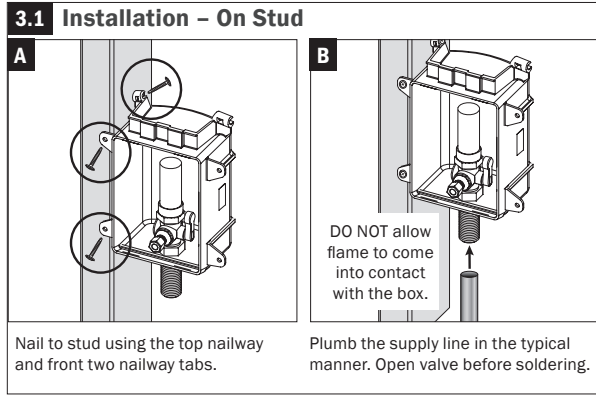

ORDER
FRAMES
SEPARATELY

ORDER
FRAMES
SEPARATELY

1/2" Nominal Shank Connections Available

1/2" Nominal Shank Connections Available

#IS-696-1 ICE MAKER OXBOX 4/14

#IS-696-1 ICE MAKER OXBOX 4/14

Supply Drainage Support

www.siouxchief.com

TAKE THE FIELD.

Supply Drainage Support

www.siouxchief.com

TAKE THE FIELD.

>> OxBox® Washing Machine Outlet Box
Also Available

- Boxes mount securely to stud
- Durable ABS stands up to job site abuse
- Available with Mini-Rester water hammer arrester
- High-quality, quarter-turn ball valve
- Replaces all other commodity outlet boxes

>> OxBox® Washing Machine Outlet Box
Also Available

- Boxes mount securely to stud
- Durable ABS stands up to job site abuse
- Available with Mini-Rester water hammer arrester
- High-quality, quarter-turn ball valve
- Replaces all other commodity outlet boxes