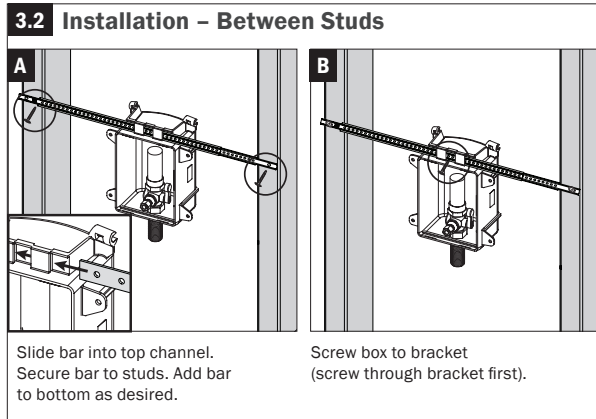

www.siouxchief.com

TAKE THE FIELD.

Supply Drainage Support

www.siouxchief.com

TAKE THE FIELD.

>> OxBox® Washing Machine Outlet Box
Also Available

- Boxes mount securely to stud
- Durable ABS stands up to job site abuse
- Available with Mini-Rester water hammer arrester
- High-quality, quarter-turn ball valve
- Replaces all other commodity outlet boxes

>> OxBox® Washing Machine Outlet Box
Also Available

- Boxes mount securely to stud
- Durable ABS stands up to job site abuse
- Available with Mini-Rester water hammer arrester
- High-quality, quarter-turn ball valve
- Replaces all other commodity outlet boxes