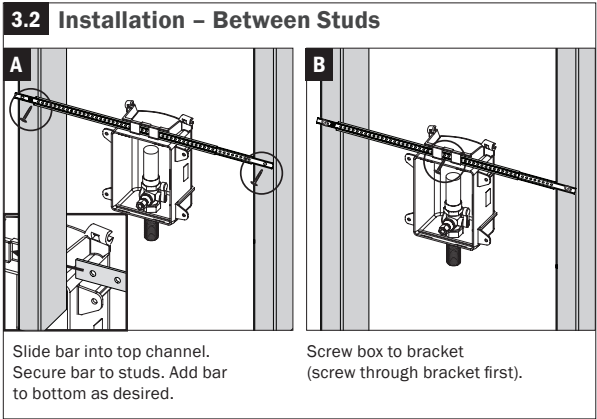

www.siouxchief.com

TAKE THE FIELD.

Supply Drainage Support

www.siouxchief.com

TAKE THE FIELD.

>> OxBox® Washing Machine Outlet Box
Also Available

- Boxes mount securely to stud
- Durable ABS stands up to job site abuse
- Available with Mini-Rester water hammer arrester
- High-quality, quarter-turn ball valve
- Replaces all other commodity outlet boxes

>> OxBox® Washing Machine Outlet Box
Also Available

- Boxes mount securely to stud
- Durable ABS stands up to job site abuse
- Available with Mini-Rester water hammer arrester
- High-quality, quarter-turn ball valve
- Replaces all other commodity outlet boxes