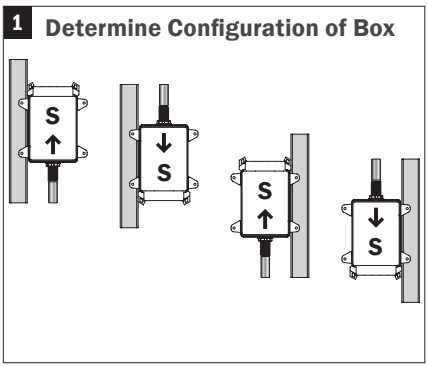

ORDER
FRAMES
SEPARATELY

ORDER
FRAMES
SEPARATELY

1/2" Nominal Shank Connections Available

1/2" Nominal Shank Connections Available

#IS-696-1 ICE MAKER OXBOX 4/14

#IS-696-1 ICE MAKER OXBOX 4/14

Supply Drainage Support

www.siouxchief.com

TAKE THE FIELD.

Supply Drainage Support

www.siouxchief.com

TAKE THE FIELD.

>> OxBox® Washing Machine Outlet Box
Also Available

- Boxes mount securely to stud
- Durable ABS stands up to job site abuse
- Available with Mini-Rester water hammer arrester
- High-quality, quarter-turn ball valve
- Replaces all other commodity outlet boxes

>> OxBox® Washing Machine Outlet Box
Also Available

- Boxes mount securely to stud
- Durable ABS stands up to job site abuse
- Available with Mini-Rester water hammer arrester
- High-quality, quarter-turn ball valve
- Replaces all other commodity outlet boxes