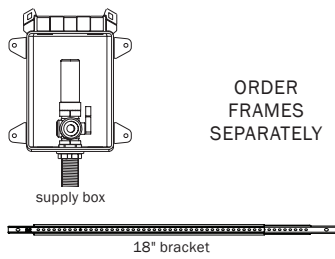

www.siouxchief.com

TAKE THE FIELD.

OxBox™ Ice Maker Outlet Box
Installation Instructions

OxBox™ Ice Maker Outlet Box
Installation Instructions

Rough-in Pack

Standard Pack

Rough-in Pack

Standard Pack

ORDER
FRAMES
SEPARATELY

ORDER
FRAMES
SEPARATELY

1/2" Nominal Shank Connections Available

1/2" Nominal Shank Connections Available

#IS-696-1 ICE MAKER OXBOX 4/14

#IS-696-1 ICE MAKER OXBOX 4/14

Supply Drainage Support