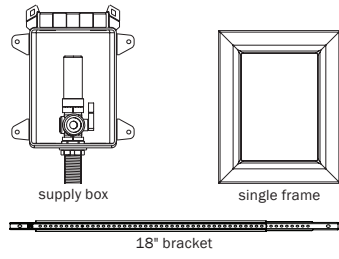

OxBox™ Ice Maker Outlet Box
Installation Instructions

OxBox™ Ice Maker Outlet Box
Installation Instructions

Rough-in Pack

Standard Pack

Rough-in Pack

Standard Pack

ORDER
FRAMES
SEPARATELY

ORDER
FRAMES
SEPARATELY

1/2" Nominal Shank Connections Available

1/2" Nominal Shank Connections Available

#IS-696-1 ICE MAKER OXBOX 4/14

#IS-696-1 ICE MAKER OXBOX 4/14

Supply Drainage Support

www.siouxchief.com

TAKE THE FIELD.

Supply Drainage Support