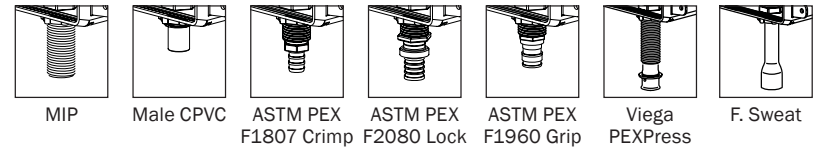

OxBox™ Ice Maker Outlet Box
Installation Instructions

OxBox™ Ice Maker Outlet Box
Installation Instructions

Rough-in Pack

Standard Pack

Rough-in Pack

Standard Pack

ORDER
FRAMES
SEPARATELY

ORDER
FRAMES
SEPARATELY

1/2" Nominal Shank Connections Available

1/2" Nominal Shank Connections Available

#IS-696-1 ICE MAKER OXBOX 4/14

#IS-696-1 ICE MAKER OXBOX 4/14

Supply Drainage Support

www.siouxchief.com

TAKE THE FIELD.

Supply Drainage Support