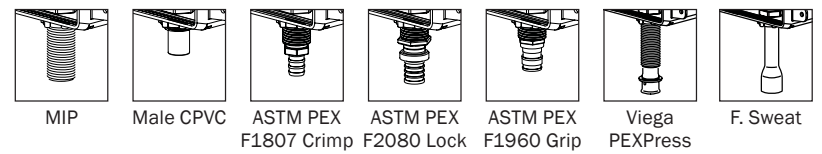

1/2" Nominal Shank Connections Available

1/2" Nominal Shank Connections Available

#IS-696-1 ICE MAKER OXBOX 4/14

#IS-696-1 ICE MAKER OXBOX 4/14

Supply Drainage Support

www.siouxchief.com

TAKE THE FIELD.

Supply Drainage Support

www.siouxchief.com

TAKE THE FIELD.

OxBox™ Ice Maker Outlet Box
Installation Instructions

OxBox™ Ice Maker Outlet Box
Installation Instructions

Rough-in Pack

Standard Pack

Rough-in Pack

Standard Pack

ORDER
FRAMES
SEPARATELY

ORDER
FRAMES
SEPARATELY

1/2" Nominal Shank Connections Available

1/2" Nominal Shank Connections Available

#IS-696-1 ICE MAKER OXBOX 4/14

#IS-696-1 ICE MAKER OXBOX 4/14

Supply Drainage Support