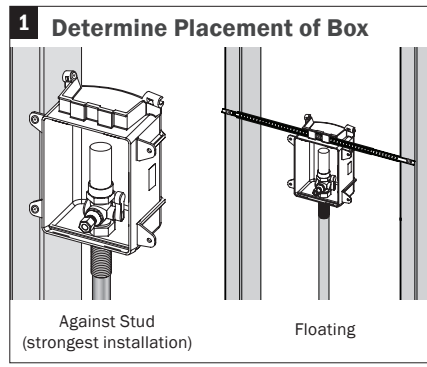

>> OxBox® Washing Machine Outlet Box
Also Available

- Boxes mount securely to stud
- Durable ABS stands up to job site abuse
- Available with Mini-Rester water hammer arrester
- High-quality, quarter-turn ball valve
- Replaces all other commodity outlet boxes