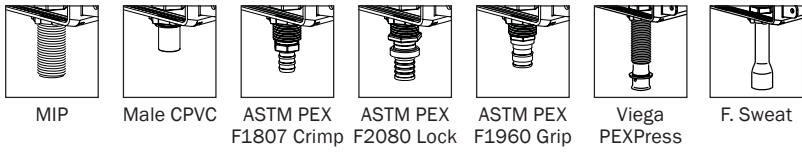

OxBox™ Ice Maker Outlet Box
Installation Instructions

OxBox™ Ice Maker Outlet Box
Installation Instructions

Rough-in Pack

Standard Pack

Rough-in Pack

Standard Pack

ORDER
FRAMES
SEPARATELY

ORDER
FRAMES
SEPARATELY

1/2" Nominal Shank Connections Available

1/2" Nominal Shank Connections Available

#IS-696-1 ICE MAKER OXBOX 4/14

#IS-696-1 ICE MAKER OXBOX 4/14

Supply Drainage Support

www.siouxchief.com

TAKE THE FIELD.

Supply Drainage Support