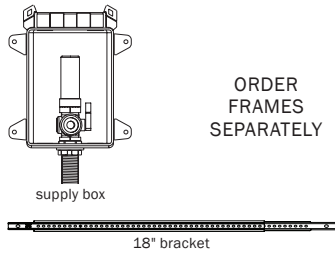

OxBox™ Ice Maker Outlet Box
Installation Instructions

OxBox™ Ice Maker Outlet Box
Installation Instructions

Rough-in Pack

Standard Pack

Rough-in Pack

Standard Pack

ORDER
FRAMES
SEPARATELY

ORDER
FRAMES
SEPARATELY

1/2" Nominal Shank Connections Available

1/2" Nominal Shank Connections Available

#IS-696-1 ICE MAKER OXBOX 4/14

#IS-696-1 ICE MAKER OXBOX 4/14

Supply Drainage Support

www.siouxchief.com

TAKE THE FIELD.

Supply Drainage Support