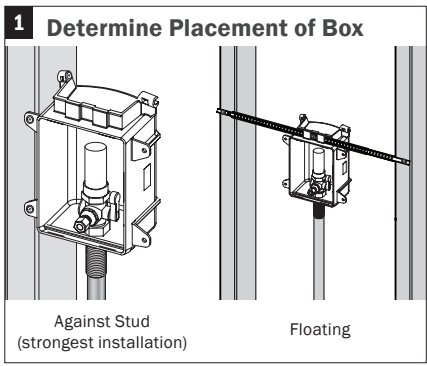

ORDER
FRAMES
SEPARATELY

ORDER
FRAMES
SEPARATELY

1/2" Nominal Shank Connections Available

1/2" Nominal Shank Connections Available

#IS-696-1 ICE MAKER OXBOX 4/14

#IS-696-1 ICE MAKER OXBOX 4/14

Supply Drainage Support

www.siouxchief.com

TAKE THE FIELD.

Supply Drainage Support

www.siouxchief.com

TAKE THE FIELD.

>> OxBox® Washing Machine Outlet Box
Also Available

- Boxes mount securely to stud
- Durable ABS stands up to job site abuse
- Available with Mini-Rester water hammer arrester
- High-quality, quarter-turn ball valve
- Replaces all other commodity outlet boxes

>> OxBox® Washing Machine Outlet Box
Also Available

- Boxes mount securely to stud
- Durable ABS stands up to job site abuse
- Available with Mini-Rester water hammer arrester
- High-quality, quarter-turn ball valve
- Replaces all other commodity outlet boxes