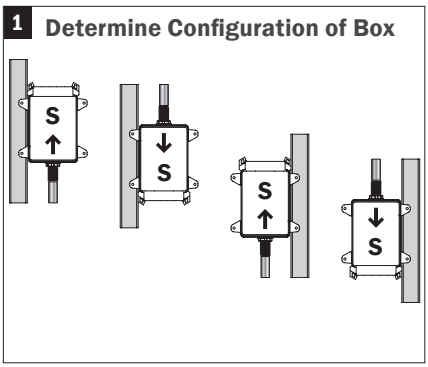

ORDER
FRAMES
SEPARATELY

ORDER
FRAMES
SEPARATELY

1/2" Nominal Shank Connections Available

1/2" Nominal Shank Connections Available

#IS-696-1 ICE MAKER OXBOX 4/14

#IS-696-1 ICE MAKER OXBOX 4/14

Supply Drainage Support

www.siouxchief.com

TAKE THE FIELD.

Supply Drainage Support

www.siouxchief.com

TAKE THE FIELD.

>> OxBox® Washing Machine Outlet Box
Also Available

- Boxes mount securely to stud
- Durable ABS stands up to job site abuse
- Available with Mini-Rester water hammer arrester
- High-quality, quarter-turn ball valve
- Replaces all other commodity outlet boxes

>> OxBox® Washing Machine Outlet Box
Also Available

- Boxes mount securely to stud
- Durable ABS stands up to job site abuse
- Available with Mini-Rester water hammer arrester
- High-quality, quarter-turn ball valve
- Replaces all other commodity outlet boxes