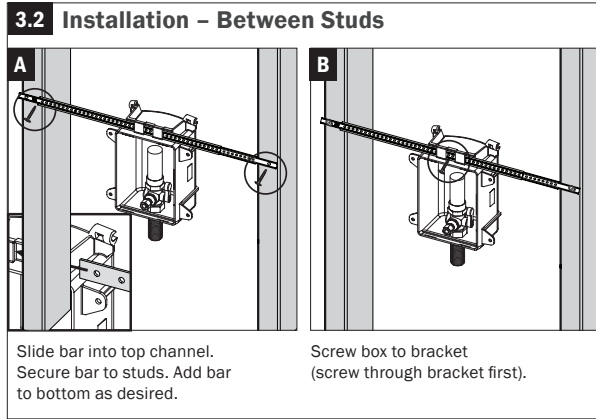

>> OxBox® Washing Machine Outlet Box
Also Available

- Boxes mount securely to stud
- Durable ABS stands up to job site abuse
- Available with Mini-Rester water hammer arrester
- High-quality, quarter-turn ball valve
- Replaces all other commodity outlet boxes