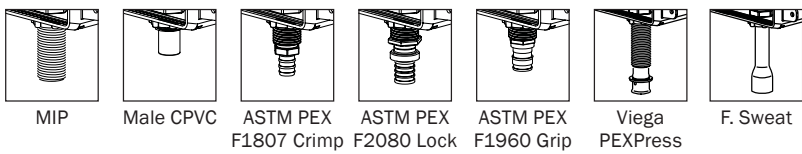

1/2" Nominal Shank Connections Available

1/2" Nominal Shank Connections Available

#IS-696-1 ICE MAKER OXBOX 4/14

#IS-696-1 ICE MAKER OXBOX 4/14

Supply Drainage Support

www.siouxchief.com

TAKE THE FIELD.

Supply Drainage Support

www.siouxchief.com

TAKE THE FIELD.

OxBox™ Ice Maker Outlet Box
Installation Instructions

OxBox™ Ice Maker Outlet Box
Installation Instructions

Rough-in Pack

Standard Pack

Rough-in Pack

Standard Pack

ORDER
FRAMES
SEPARATELY

ORDER
FRAMES
SEPARATELY

1/2" Nominal Shank Connections Available

1/2" Nominal Shank Connections Available

#IS-696-1 ICE MAKER OXBOX 4/14

#IS-696-1 ICE MAKER OXBOX 4/14

Supply Drainage Support