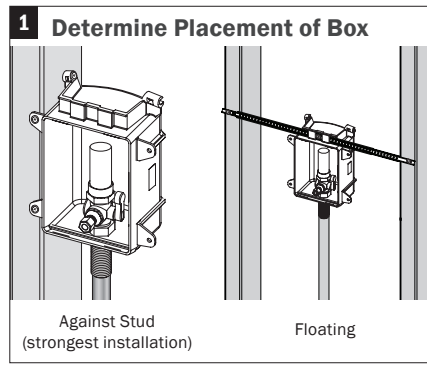

ORDER
FRAMES
SEPARATELY

ORDER
FRAMES
SEPARATELY

1/2" Nominal Shank Connections Available

1/2" Nominal Shank Connections Available

#IS-696-1 ICE MAKER OXBOX 4/14

#IS-696-1 ICE MAKER OXBOX 4/14

Supply Drainage Support

www.siouxchief.com

TAKE THE FIELD.

Supply Drainage Support

www.siouxchief.com

TAKE THE FIELD.

>> OxBox® Washing Machine Outlet Box
Also Available

- Boxes mount securely to stud
- Durable ABS stands up to job site abuse
- Available with Mini-Rester water hammer arrester
- High-quality, quarter-turn ball valve
- Replaces all other commodity outlet boxes

>> OxBox® Washing Machine Outlet Box
Also Available

- Boxes mount securely to stud
- Durable ABS stands up to job site abuse
- Available with Mini-Rester water hammer arrester
- High-quality, quarter-turn ball valve
- Replaces all other commodity outlet boxes