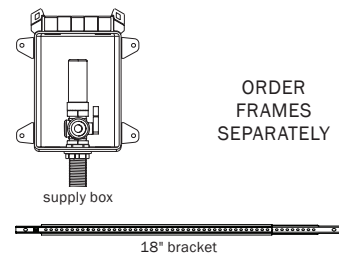

www.siouxchief.com

TAKE THE FIELD.

OxBox™ Ice Maker Outlet Box
Installation Instructions

OxBox™ Ice Maker Outlet Box
Installation Instructions

Rough-in Pack

Standard Pack

Rough-in Pack

Standard Pack

ORDER
FRAMES
SEPARATELY

ORDER
FRAMES
SEPARATELY

1/2" Nominal Shank Connections Available

1/2" Nominal Shank Connections Available

#IS-696-1 ICE MAKER OXBOX 4/14

#IS-696-1 ICE MAKER OXBOX 4/14

Supply Drainage Support