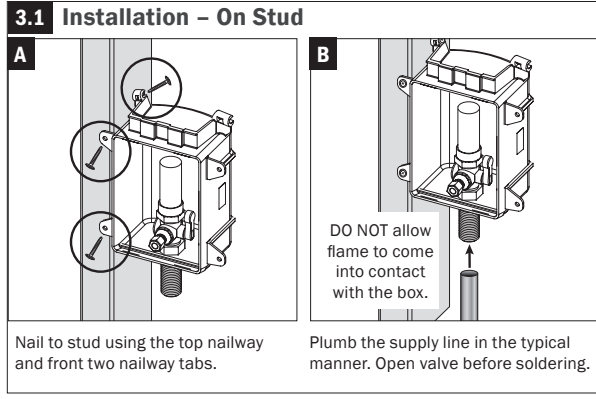

>> OxBox® Washing Machine Outlet Box
Also Available

- Boxes mount securely to stud
- Durable ABS stands up to job site abuse
- Available with Mini-Rester water hammer arrester
- High-quality, quarter-turn ball valve
- Replaces all other commodity outlet boxes