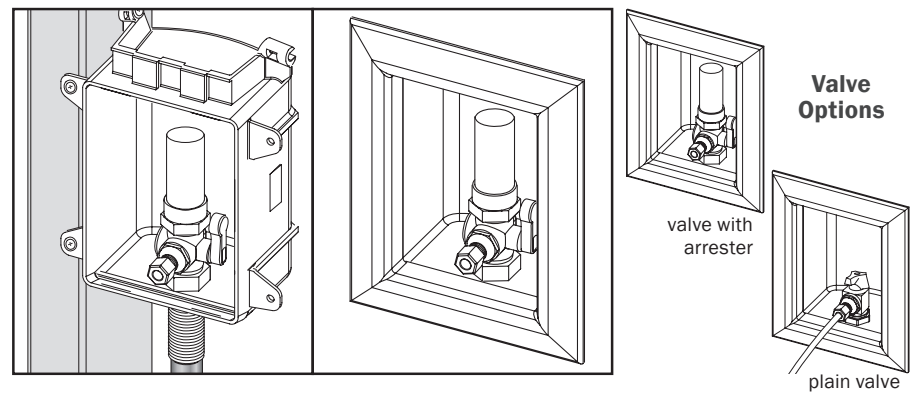

OxBox™ Ice Maker Outlet Box
Installation Instructions

OxBox™ Ice Maker Outlet Box
Installation Instructions

Rough-in Pack

Standard Pack

Rough-in Pack

Standard Pack

ORDER
FRAMES
SEPARATELY

ORDER
FRAMES
SEPARATELY

1/2" Nominal Shank Connections Available

1/2" Nominal Shank Connections Available

#IS-696-1 ICE MAKER OXBOX 4/14

#IS-696-1 ICE MAKER OXBOX 4/14

Supply Drainage Support

www.siouxchief.com

TAKE THE FIELD.

Supply Drainage Support

www.siouxchief.com

TAKE THE FIELD.

OxBox™ Ice Maker Outlet Box
Installation Instructions

OxBox™ Ice Maker Outlet Box
Installation Instructions

Rough-in Pack

Standard Pack

Rough-in Pack

Standard Pack