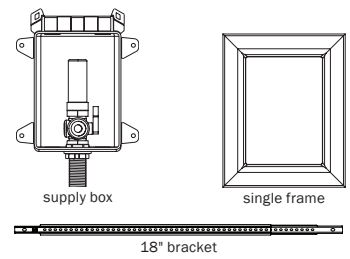

www.siouxchief.com

TAKE THE FIELD.

OxBox™ Ice Maker Outlet Box
Installation Instructions

OxBox™ Ice Maker Outlet Box
Installation Instructions

Rough-in Pack

Standard Pack

Rough-in Pack

Standard Pack

ORDER
FRAMES
SEPARATELY

ORDER
FRAMES
SEPARATELY

1/2" Nominal Shank Connections Available

1/2" Nominal Shank Connections Available

#IS-696-1 ICE MAKER OXBOX 4/14

#IS-696-1 ICE MAKER OXBOX 4/14

Supply Drainage Support