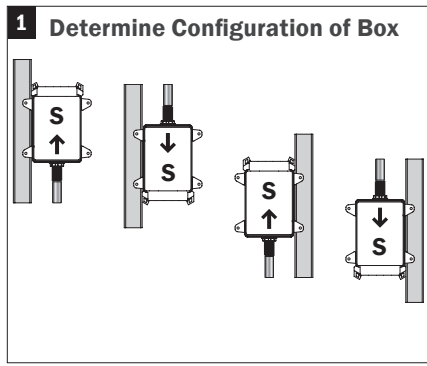

ORDER
FRAMES
SEPARATELY

ORDER
FRAMES
SEPARATELY

1/2" Nominal Shank Connections Available

1/2" Nominal Shank Connections Available

#IS-696-1 ICE MAKER OXBOX 4/14

#IS-696-1 ICE MAKER OXBOX 4/14

Supply Drainage Support

www.siouxchief.com

TAKE THE FIELD.

Supply Drainage Support

www.siouxchief.com

TAKE THE FIELD.

>> OxBox® Washing Machine Outlet Box
Also Available

- Boxes mount securely to stud
- Durable ABS stands up to job site abuse
- Available with Mini-Rester water hammer arrester
- High-quality, quarter-turn ball valve
- Replaces all other commodity outlet boxes

>> OxBox® Washing Machine Outlet Box
Also Available

- Boxes mount securely to stud
- Durable ABS stands up to job site abuse
- Available with Mini-Rester water hammer arrester
- High-quality, quarter-turn ball valve
- Replaces all other commodity outlet boxes