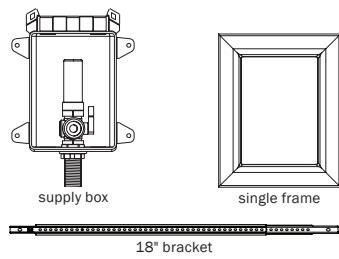

www.siouxchief.com

TAKE THE FIELD.

OxBox™ Ice Maker Outlet Box
Installation Instructions

OxBox™ Ice Maker Outlet Box
Installation Instructions

Rough-in Pack

Standard Pack

Rough-in Pack

Standard Pack

ORDER
FRAMES
SEPARATELY

ORDER
FRAMES
SEPARATELY

1/2" Nominal Shank Connections Available

1/2" Nominal Shank Connections Available

#IS-696-1 ICE MAKER OXBOX 4/14

#IS-696-1 ICE MAKER OXBOX 4/14

Supply Drainage Support