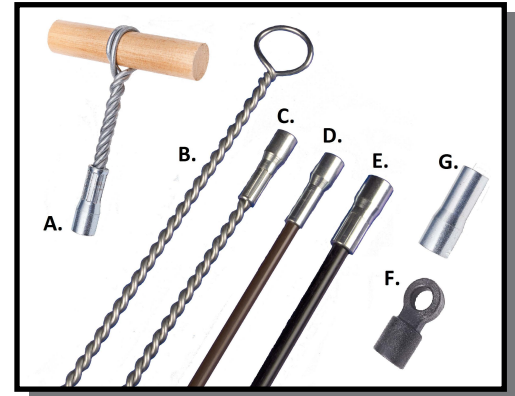

Nylon Aggressive Level 1
Brass Aggressive Level 2
H/C Steel Aggressive Level 3
Stainless Steel Aggressive Level 4
Silicon Carbide Aggressive Level 5

TUBE / FLUE / BOILER BRUSHES AND SCRAPERS WITH FITTINGS

Aggressive Level Rating:
1 — 2 — 3 — 4 — 5
Least ————— Most

For cleaning flues, boiler tubes, heat exchangers, furnaces and tubes of all types.

Elliptical Scrapers

Items 45214 thru 45224 use accessories:
Fiberglass Extension Rods item #'s 30663, 30664, or 30666.
Twisted Steel Extensions item #'s 31438, 31448 or 31458.

Brush Diameter	Cleans Flue Size	Female Pipe Thread	Fill Wire Diameter	Weight Lbs.	Item #
1-1/2"	1-3/4"	1/4"	8-5/8"	.50	45214
1-3/4"	2	1/4"	8-5/8"	.50	45216
2"	2-1/4"	1/4"	8-5/8"	.50	45218
2-1/4"	2-1/2"	1/4"	8-5/8"	.60	45222
2-1/2"	2-3/4"	1/4"	8-5/8"	.62	45224
2-3/4"	3"	1/2"	11-5/8"	1.40	45226
3"	3-1/4"	1/2"	11-5/8"	1.42	45228
3-1/4"	3-1/2"	1/2"	11-5/8"	1.76	45232
3-1/2"	3-3/4"	1/2"	11-5/8"	1.70	45234
3-3/4"	4"	1/2"	11-5/8"	1.80	45236

Accessories

- A. 30599 & 30600.....T-Handle, Female
- B. 30328, 30438, 30548 & 30658..... Twisted in Wire, Female/Wire Ring
- C. 31438, 31448 & 31458..... Twisted in Wire, Male/Female
- D. 30663, 30624 & 30666..... Fiberglass Rod, Male/Female
- E. 36048, 36060 & 36072 ..... Fiberglass Rod, Male/Female
- F. 36350 & 30351.....Pull Ring, Loop/Female
- G. 36352.....Adaptor, Female/Female

Sold as eaches.

Description	Overall Length	Tip Size	Used With	Item #
Extension Fiberglass rod .350 diameter	3'	1/4" Pipe Thread male / female	30599 42933 thru 42982, 43012 thru 43036, 43206 thru 43238, 43306 thru 43338, 43536 thru 43579, 43636 thru 43664, 43736 thru 43764, 43836 thru 43879, 45214 thru 45224	30663
Extension Fiberglass rod .350 diameter	4'	1/4" Pipe Thread male / female	42933 thru 42982, 43012 thru 43036, 43206 thru 43238, 43306 thru 43338, 43536 thru 43579, 43636 thru 43664, 43736 thru 43764, 43836 thru 43879, 45214 thru 45224	30624

(cont.)

Single Spiral / Single Stem (SS/SS)
Brush bristles are twisted between two stem wires with one stem wire on each side

Single Spiral / Double Stem (SS/DS)
Brush bristles are twisted between four stem wires with one stem wire on each side

Double Spiral / Double Stem (DS/DS)
Brush bristles are twisted between four stem wires with two layers of bristle. Each layer is perpendicular to the other with a single stem wire in each quadrant.