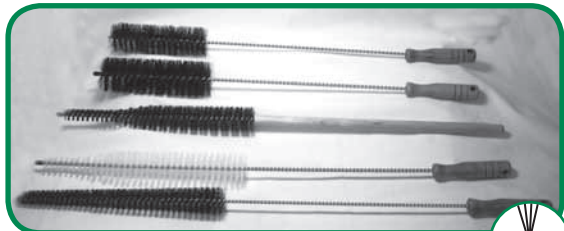

Refrigerator Coil Cleaning

Single Spiral/Single Stem

Used to clean refrigerator coils, fan blades and areas under and behind appliances. Natural bristle available upon request.

Part #	Material	Stem Dia.	Description	Fill Dia.	Pack	Pack Weight
00402	Bristle	.200	2" x 6" Br. x 24" OAL	N/A	36	8.2
00403	Black Poly	.225	2-1/4" x 7" Br. x 24" OAL	.008	36	9.2
00405	Synthetic	.200	3/4" & 1-1/2" x 12" 15" Wood Hdl. 28" OAL	N/A	36	8.2
00406	Polypropylene	.225	3/4" & 1-1/2" x 12" BR 4-1/2" Wood Hdl. 28" OAL	.010	36	9.8
00408	Synthetic	.200	2" x 6" Br. x 24" OAL 4-1/2" Wood Hdl. 27" OAL	N/A	36	9.2