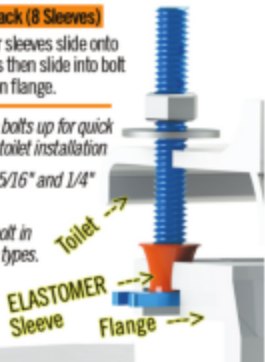

# BIG FOOT

Elastomer Toilet Bolt Sleeves

## Toilet Bolt Holder Model BFES

### 4 Toilet Pack (8 Sleeves)

Elastomer sleeves slide onto toilet bolts then slide into bolt channel on flange.

- Holds the bolts up for quick and easy toilet installation
- Fits both 5/16" and 1/4" bolts.
- Wedges bolt in all flange types.