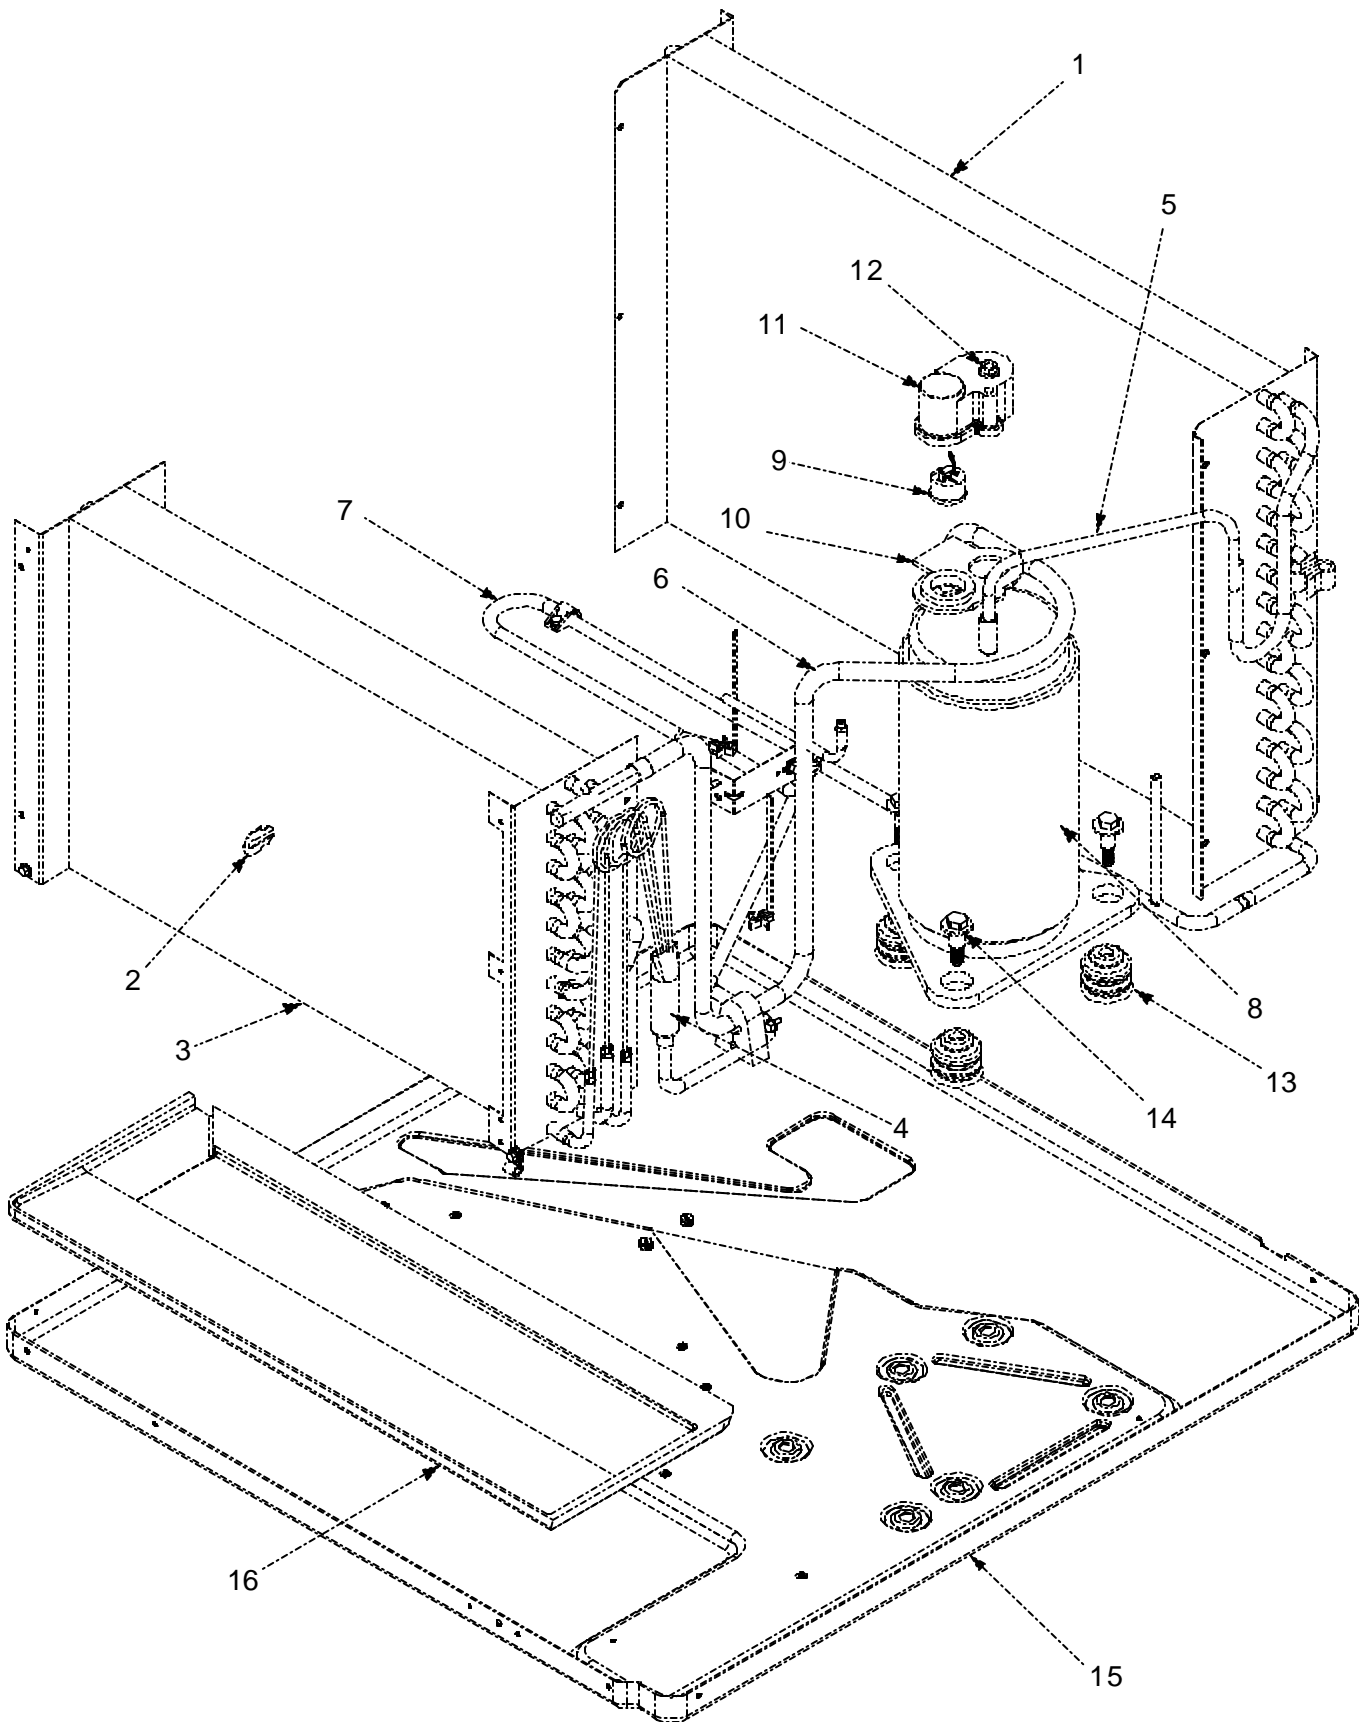

Compressor Assy

Compressor Assy

Ref. Part No:	Ref. Part No:	Description:	Description:

Image 1:

1	3096516	COND COIL TUBING ASSY
2	BT1531802	BULB CLIP (QTY 2)
3	3096025	EVAP COIL TUBING ASSY EVAP COIL TUBING ASSY INCLUDES CAP TUBE ASSY.
4	3093863	CAP TUBE ASSY
5	30936210	DISCHARGE LINE
6	3093864	SUCTION LINE ASSY (M1)
6	3093867	SUCTION LINE ASSY (M2)
7	3093836	LIQUID LINE ASSY FOR MODELS WITH NO CAP TUBE ASSY LISTED CAP TUBE IS LOCATED IN LIQUID LINE ASSY.
8	BT9266106	COMPRESSOR (M1)
8	BT9266107	COMPRESSOR (M2)
9	BT1243704	OVERLOAD (M1)
9	BT1243705	OVERLOAD (M2)
10	BT1392604	GASKET COMP CAP
11	BT3055505	CAP COMPRESSOR
12	BT1393000	NUT
13	BT1339500	GROMMET - COMP (QTY 3)
14	BT1393704	BOLT - COMP (QTY 3)
15	3050209S	BASE PAN ASSY REPLACE COMPRESSOR BOLTS ON MODELS USING BT1393701 BOLTS.
16	BT3005002	DRAIN PAN

Expanded Model and Color Nomenclature

M1 - AC14010C1D	P1225024R
M2 - AE14010C2D	P1225011R