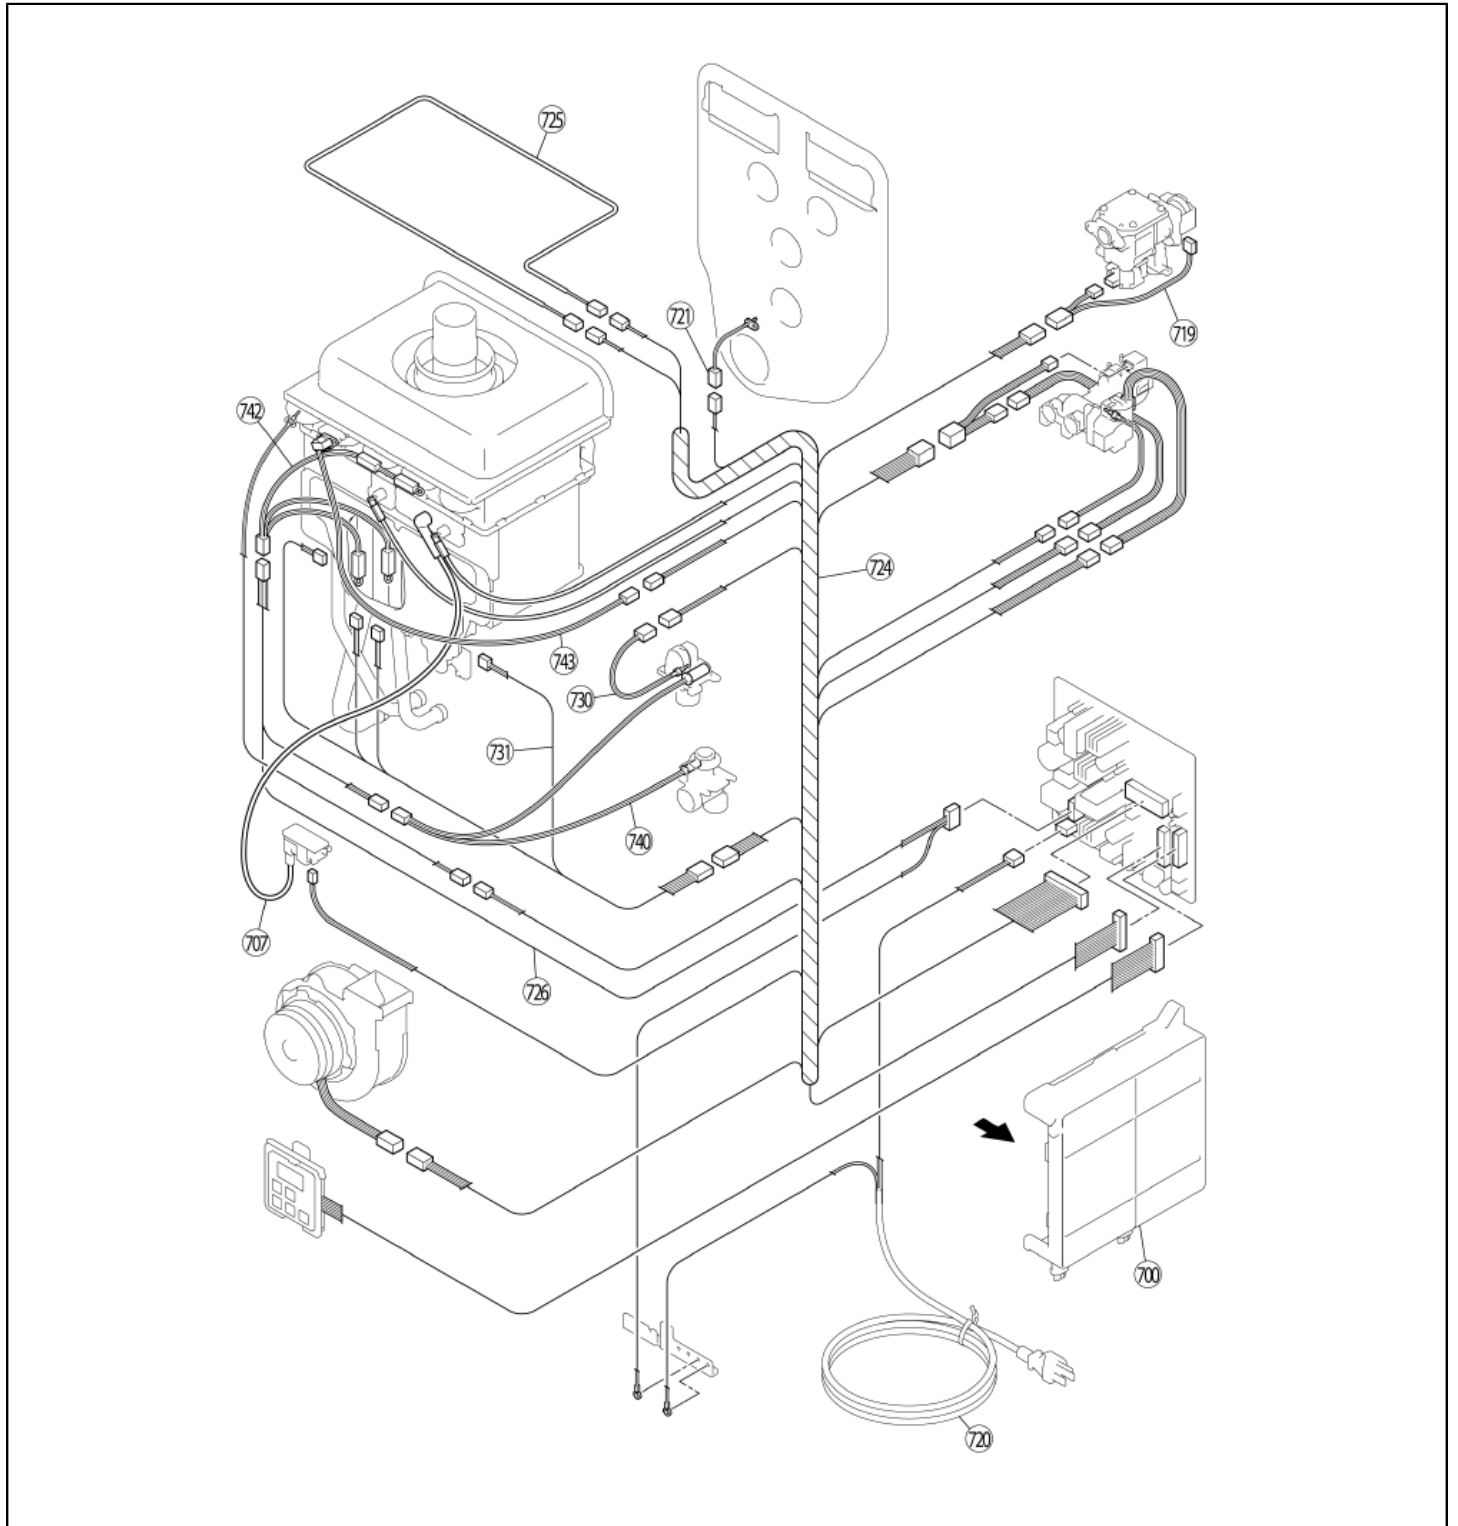

Item Number: RE199iN
Description: RE199iN (REU-VE2737FFD-N)
Date Generated: 05/13/2025

The data displayed here is informational only and subject to change.