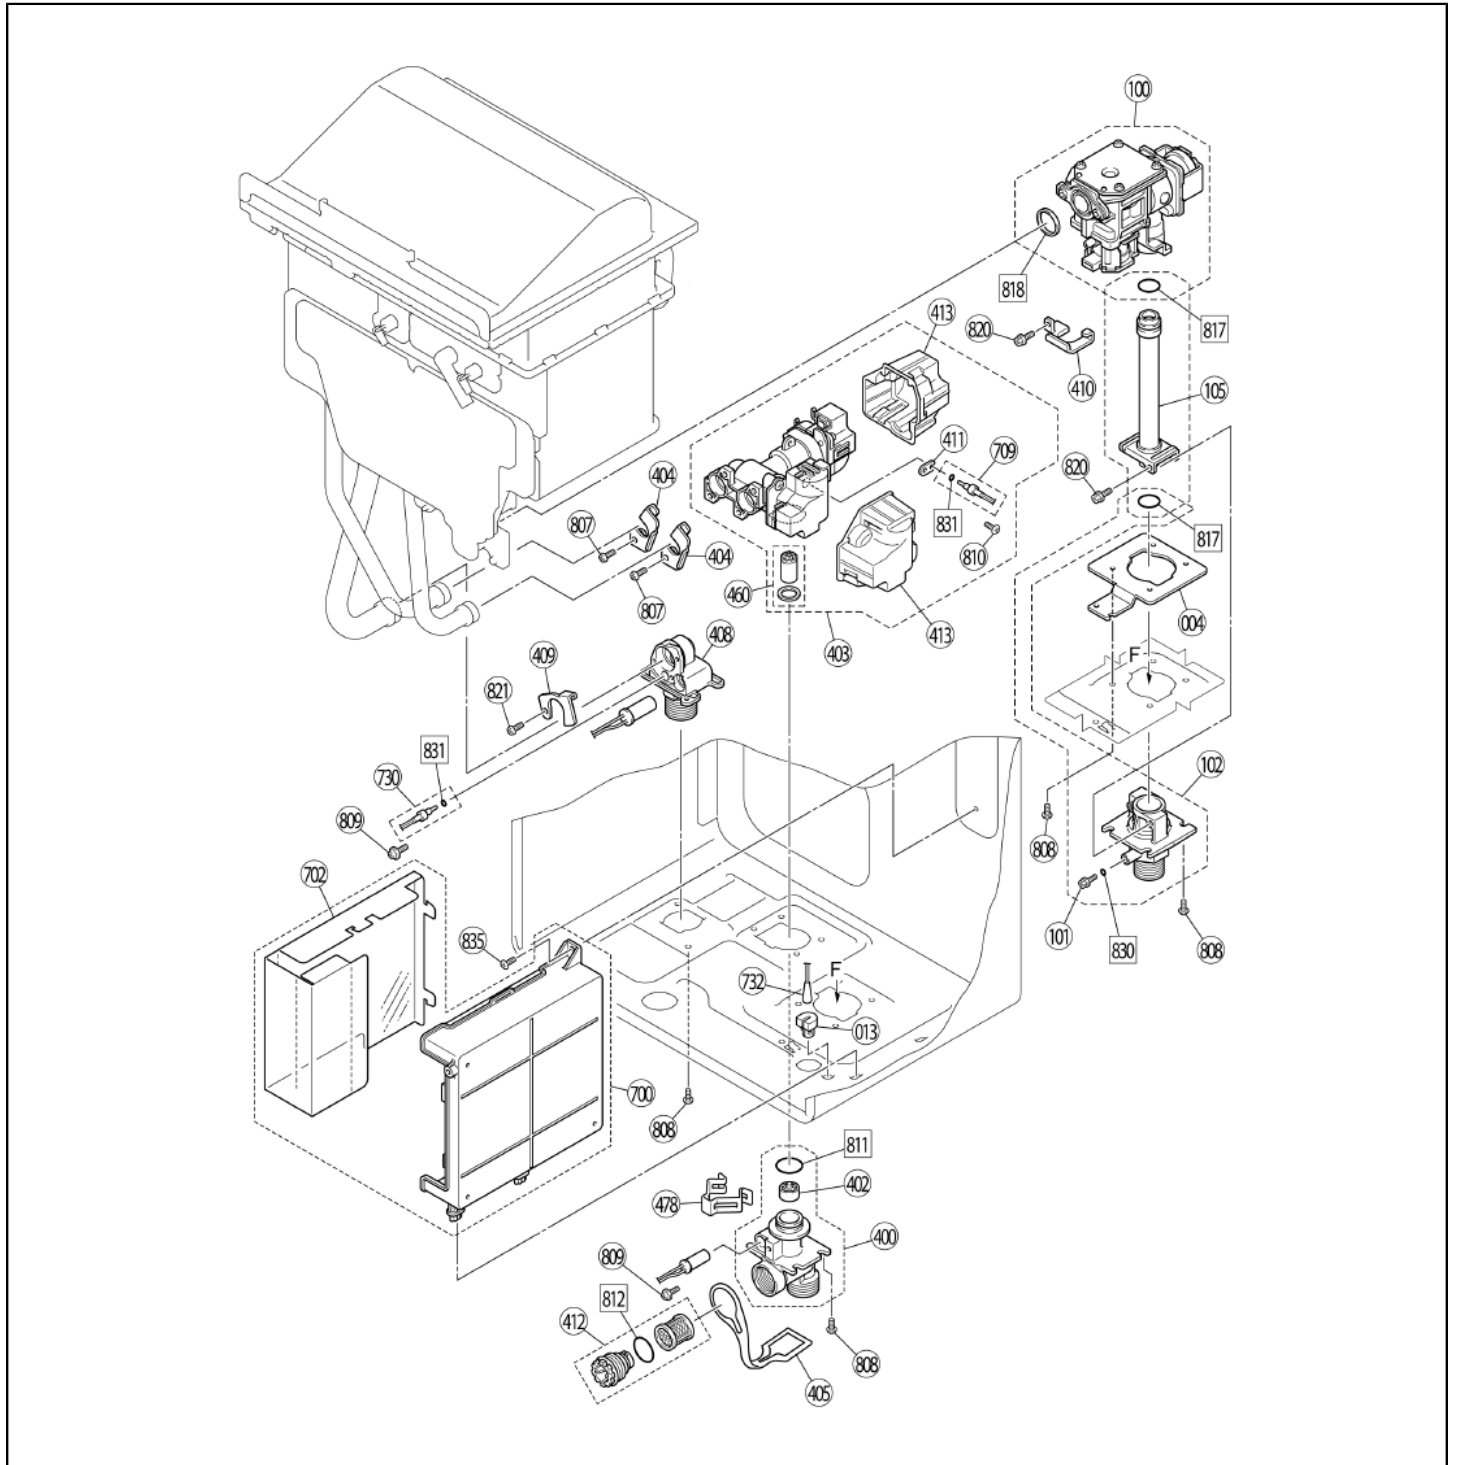

Item Number: RE199eP
Description: RE199eP (REU-VE2737WD-P)
Date Generated: 05/13/2025

The data displayed here is informational only and subject to change.