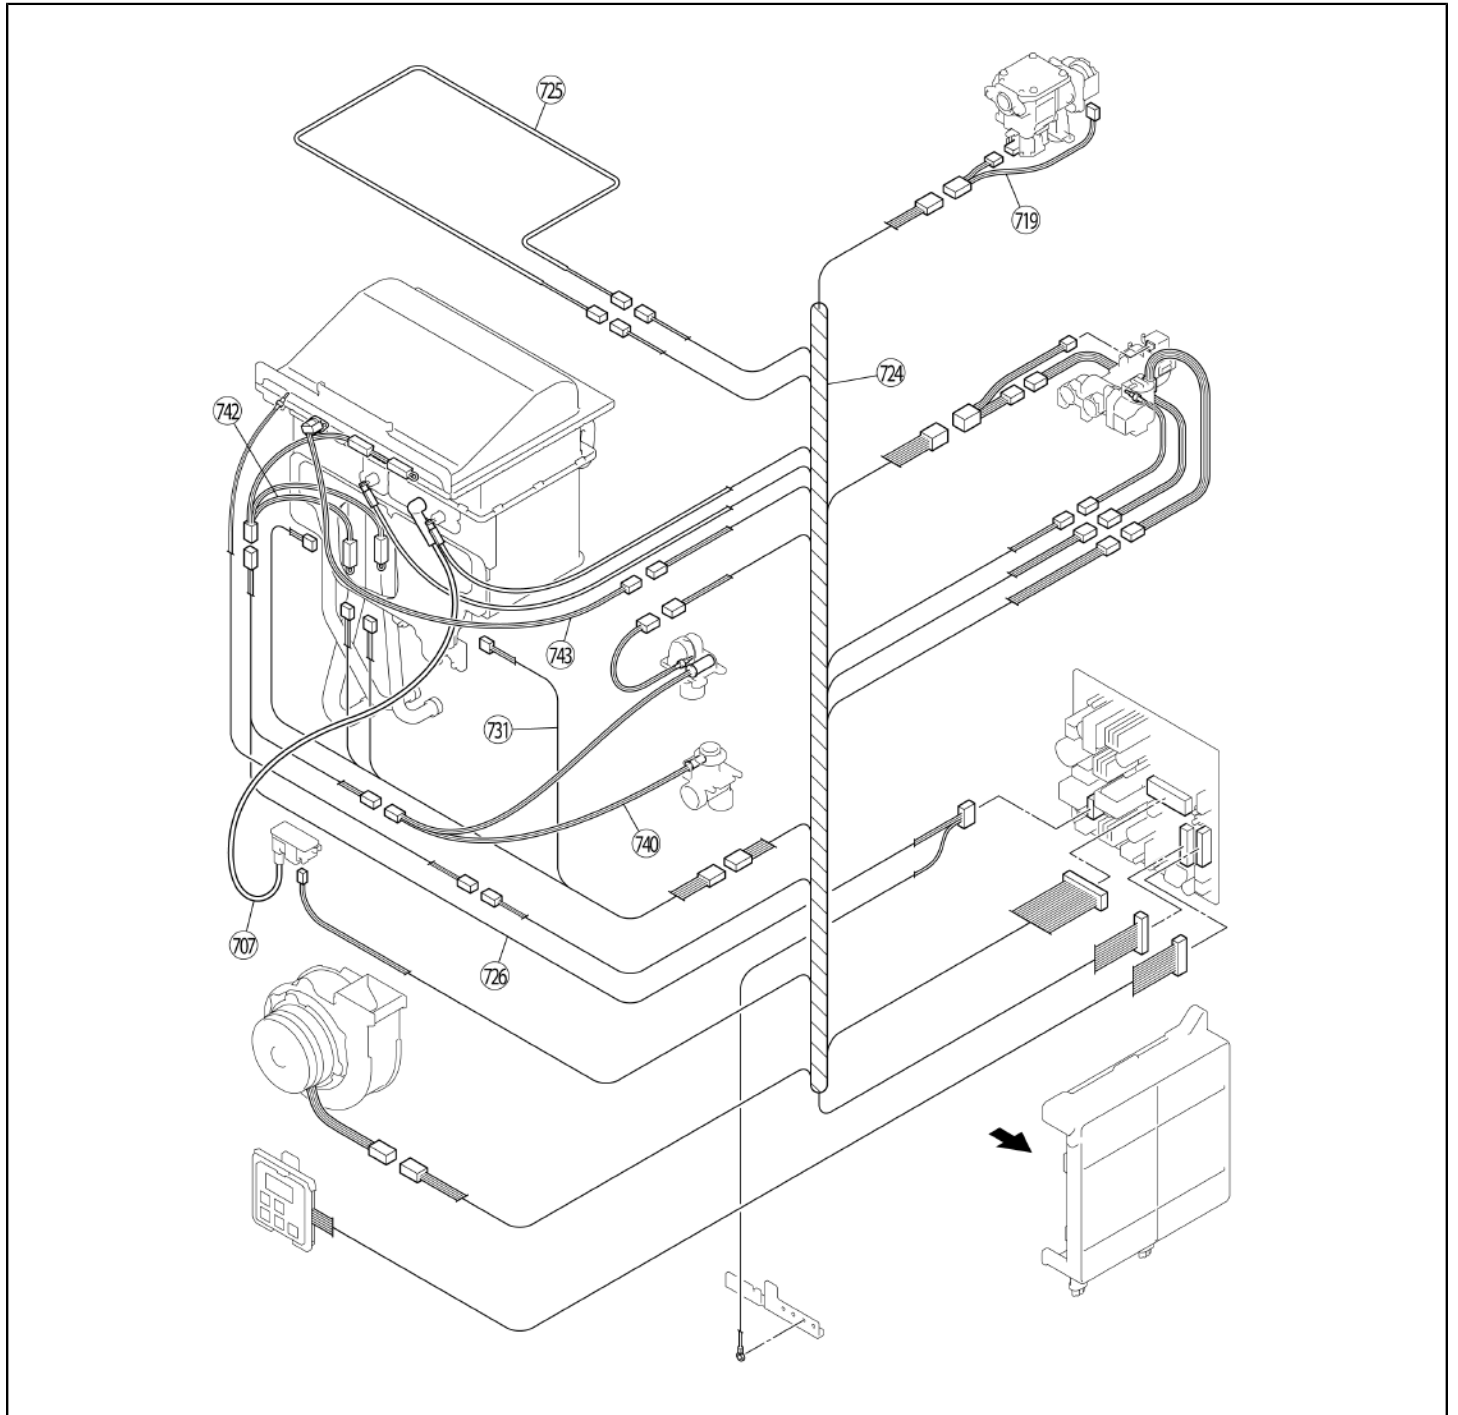

Item Number: RE199eP
Description: RE199eP (REU-VE2737WD-P)
Date Generated: 05/13/2025

Item Number	Description
102000068	Flue Outlet
104000313	HEX Assembly RE

The data displayed here is informational only and subject to change.