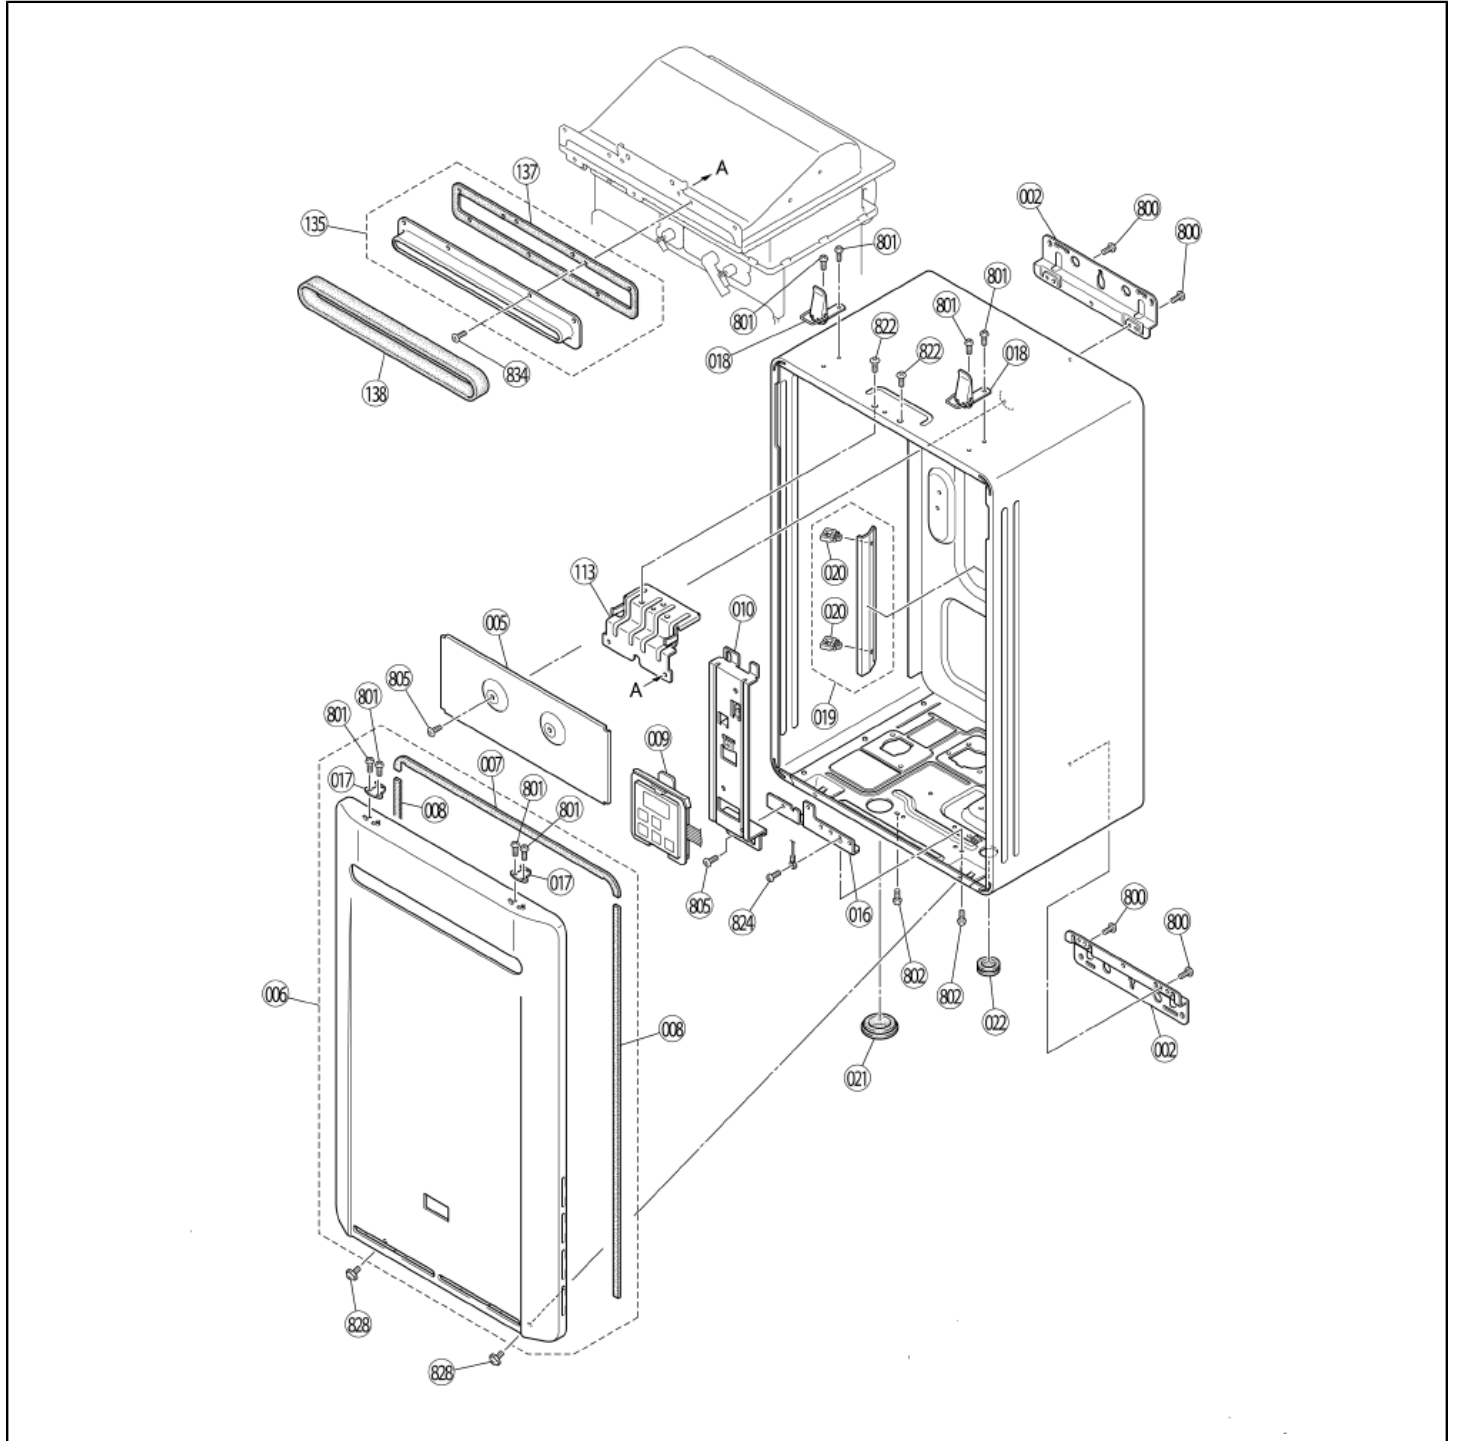

Item Number: RE199eP
Description: RE199eP (REU-VE2737WD-P)
Date Generated: 05/13/2025

The data displayed here is informational only and subject to change.