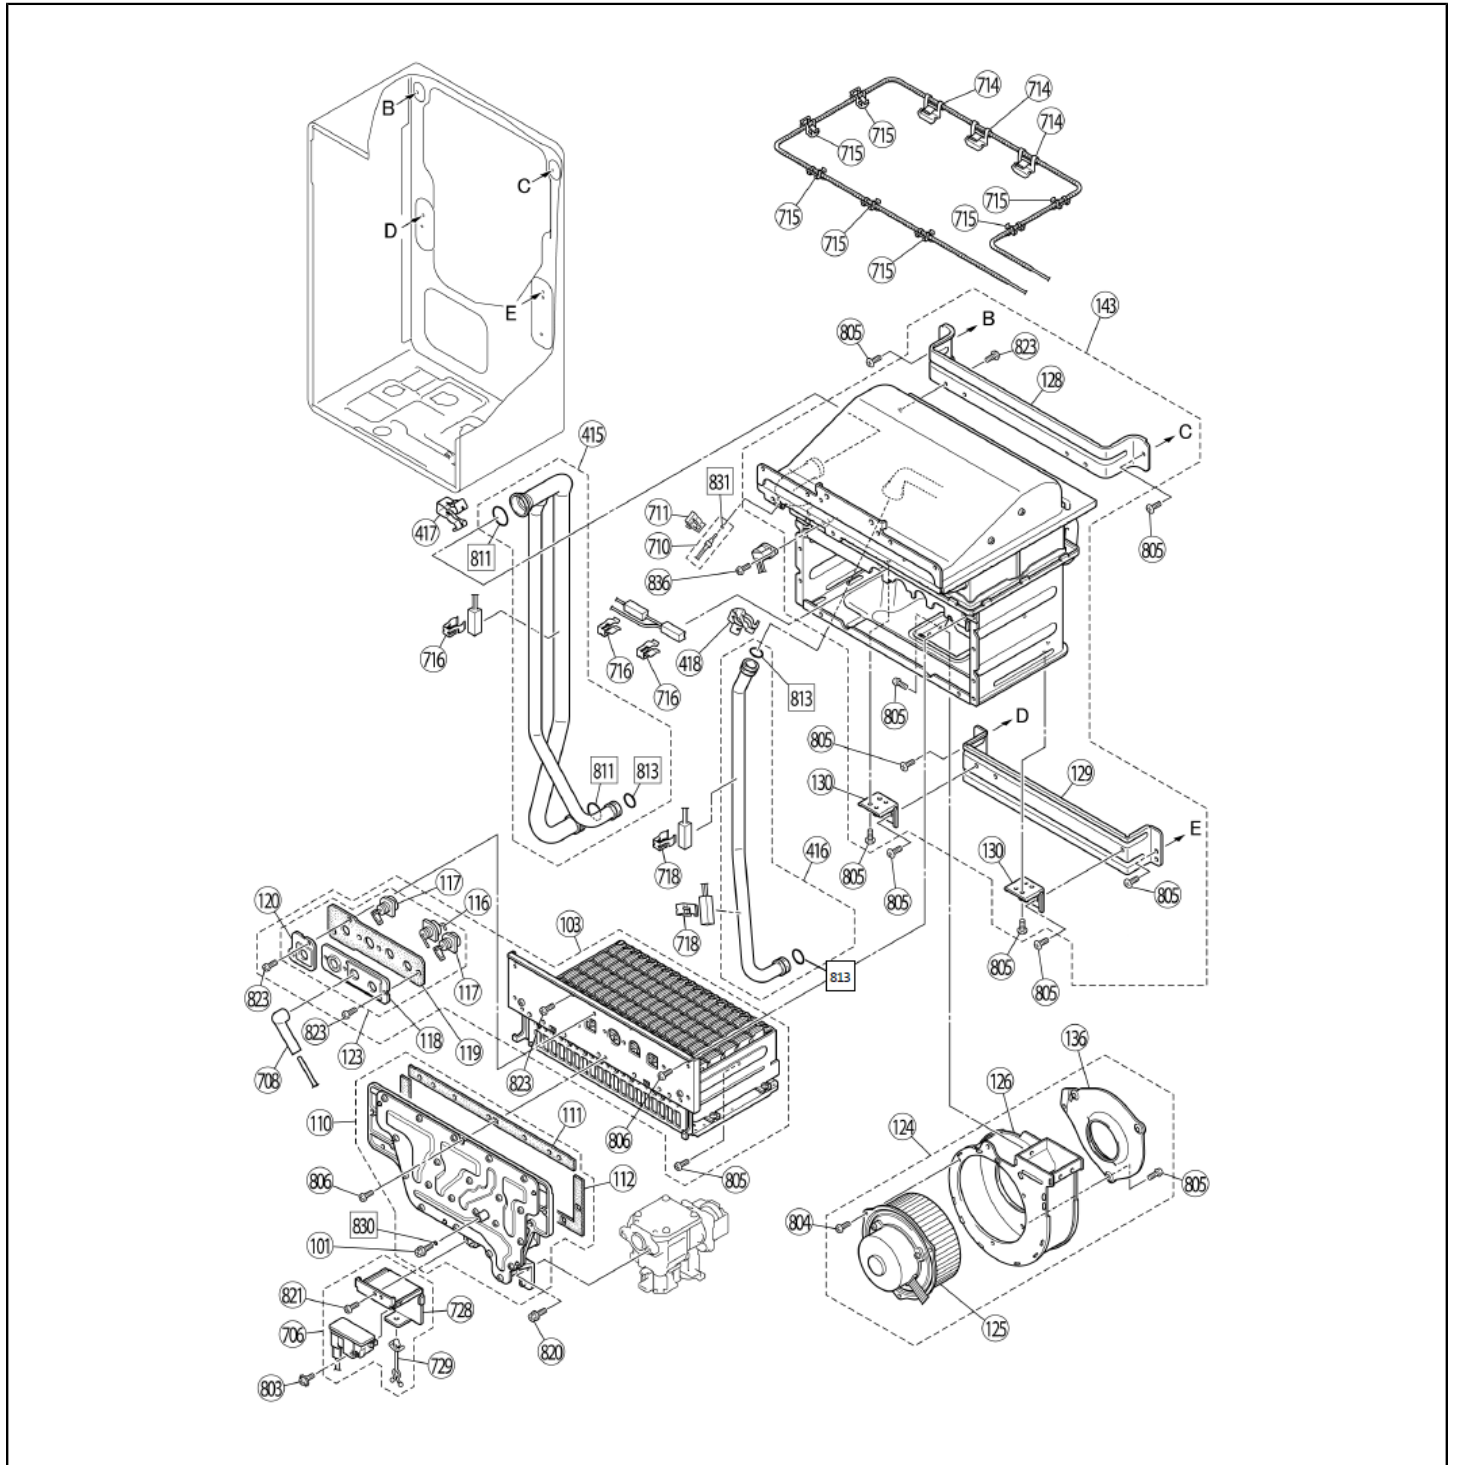

Item Number: RE199eP
Description: RE199eP (REU-VE2737WD-P)
Date Generated: 05/13/2025

The data displayed here is informational only and subject to change.