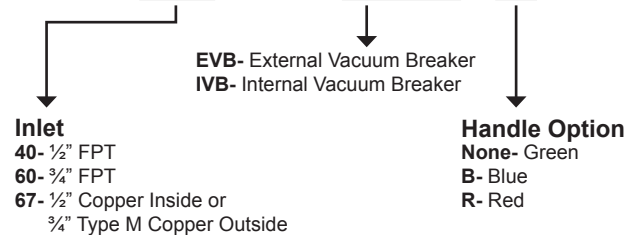

Build With Purpose

34-LF Series Heavy Pattern Brass Sillcocks

Lead Free 34 Series

FEATURES

- Made from lead free brass and certified to NSF 372
- ASSE 1011 certified for sillcocks with internal vacuum breaker only
- Solid brass operating stem
- Large unobstructed waterways for greater flow rates
- Cast metal handle assembly with brass mounting screw
- Green standard handle with red or blue options
- EPDM seals for longer wear life
- Available with added built-in protection from internal vacuum breaker and backflow preventer
- FPT, MPT, and SWT inlet connections
- 3/4" garden hose connection outlet
- Solid brass fast-travel stem with ACME threads
- Each valve individually tested
- Angle of outlet prevents kinks in hose

ORDERING

34.40LF-____-B

4515 E. 139th Street Grandview, MO 64030 | (800) 362-9055 | PRIER.com

*Per ASSE 1011 Code, it is not recommended to leave on for more than 12 continuous hours.

34-LF-D

Build With Purpose