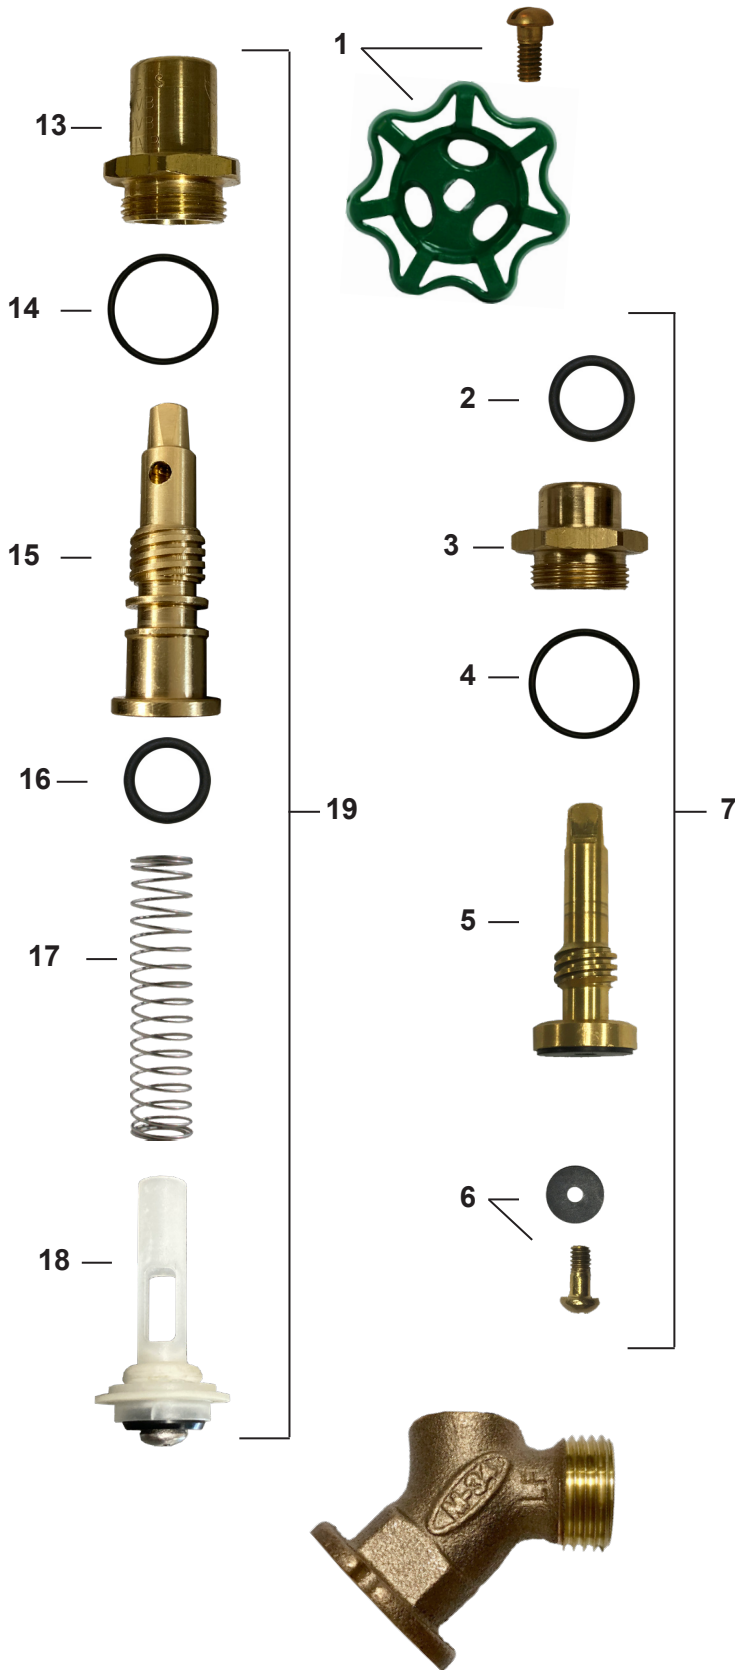

Build With Purpose

34-LF Series Heavy Pattern Brass Sillcocks

Lead Free 34 Series

FEATURES

- Made from lead free brass and certified to NSF 372
- ASSE 1011 certified for sillcocks with internal vacuum breaker only
- Solid brass operating stem
- Large unobstructed waterways for greater flow rates
- Cast metal handle assembly with brass mounting screw
- Green standard handle with red or blue options
- EPDM seals for longer wear life
- Available with added built-in protection from internal vacuum breaker and backflow preventer
- FPT, MPT, and SWT inlet connections
- 3/4" garden hose connection outlet
- Solid brass fast-travel stem with ACME threads
- Each valve individually tested
- Angle of outlet prevents kinks in hose

ORDERING

34.40LF-____-B

4515 E. 139th Street Grandview, MO 64030 | (800) 362-9055 | PRIER.com

*Per ASSE 1011 Code, it is not recommended to leave on for more than 12 continuous hours.

34-LF-D

Build With Purpose

34-LF SERIES REPLACEMENT PARTS

ID	Part No.	Description
1	630-0045	Handle and Screw Kit
2	336-0036	O-Ring
3	310-3117	Valve Stem Cap
4	936-3003	O-Ring
5	310-3019	Stem Body
6	630-0049	Bibb Washer and Screw Kit
7	231-3301	Stem Assembly Complete
8		VB Washer
9		Spring
10		Stop and Waste
11		Washer
12		Hose Piece with VB Holes
13	310-3118	IVB Stem Cap
14	937-3003	O-Ring
15	310-3120	IVB Stem Body
16	310-0037	IVB Stem O-Ring
17	324-3100	IVB Spring
18	232-0002	Poppet Assembly
19	231-3302	IVB Stem Assemble Complete
	630-0050	Service Kit for Brass Sillcocks, Contains: 1, 2, 4, 6
	630-0051	Service Kit for IVB Sillcocks, Contains: 1, 14, 16, 17, 18
	630-0048	Vacuum Breaker, Contains: 8, 9, 10, 11, 12