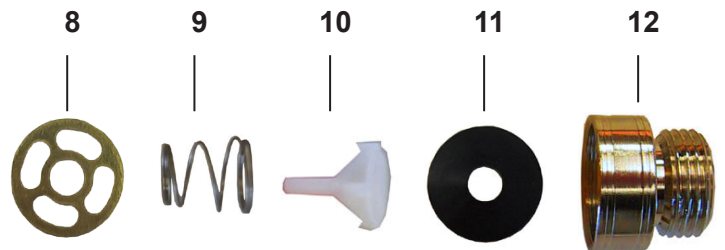

Build With Purpose

34-LF Series Heavy Pattern Brass Sillcocks

Lead Free 34 Series

FEATURES

- Made from lead free brass and certified to NSF 372
- ASSE 1011 certified for sillcocks with internal vacuum breaker only
- Solid brass operating stem
- Large unobstructed waterways for greater flow rates
- Cast metal handle assembly with brass mounting screw
- Green standard handle with red or blue options
- EPDM seals for longer wear life
- Available with added built-in protection from internal vacuum breaker and backflow preventer
- FPT, MPT, and SWT inlet connections
- 3/4" garden hose connection outlet
- Solid brass fast-travel stem with ACME threads
- Each valve individually tested
- Angle of outlet prevents kinks in hose

34-LF SERIES REPLACEMENT PARTS

ID	Part No.	Description
1	630-0045	Handle and Screw Kit
2	336-0036	O-Ring
3	310-3117	Valve Stem Cap
4	936-3003	O-Ring
5	310-3019	Stem Body
6	630-0049	Bibb Washer and Screw Kit
7	231-3301	Stem Assembly Complete
8		VB Washer
9		Spring
10		Stop and Waste
11		Washer
12		Hose Piece with VB Holes
13	310-3118	IVB Stem Cap
14	937-3003	O-Ring
15	310-3120	IVB Stem Body
16	310-0037	IVB Stem O-Ring
17	324-3100	IVB Spring
18	232-0002	Poppet Assembly
19	231-3302	IVB Stem Assemble Complete
	630-0050	Service Kit for Brass Sillcocks, Contains: 1, 2, 4, 6
	630-0051	Service Kit for IVB Sillcocks, Contains: 1, 14, 16, 17, 18
	630-0048	Vacuum Breaker, Contains: 8, 9, 10, 11, 12