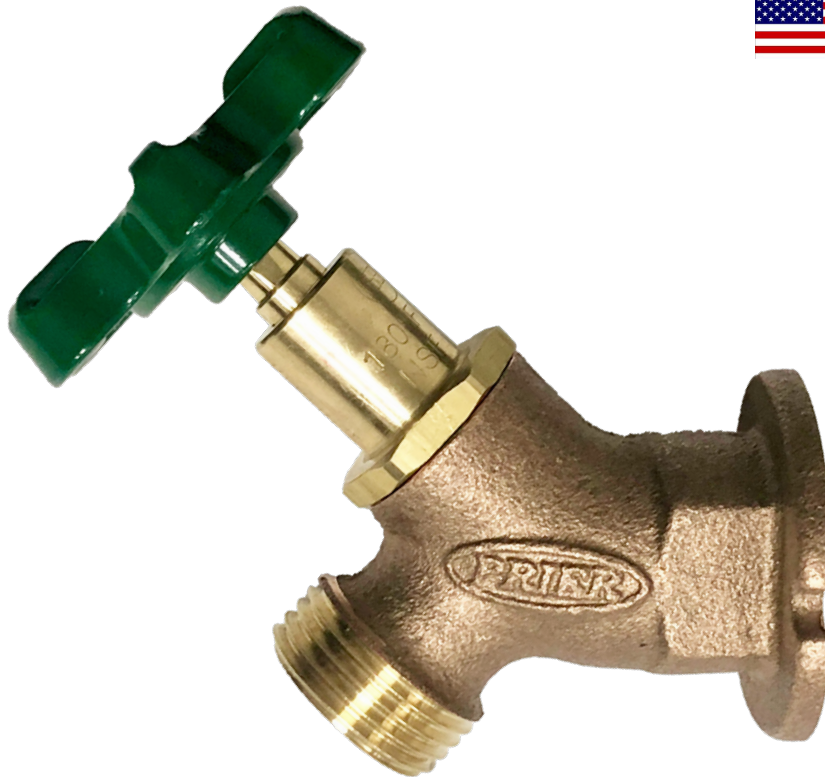

Build With Purpose

34-LF Series Heavy Pattern Brass Sillcocks

Lead Free 34 Series

FEATURES

- Made from lead free brass and certified to NSF 372
- ASSE 1011 certified for sillcocks with internal vacuum breaker only
- Solid brass operating stem
- Large unobstructed waterways for greater flow rates
- Cast metal handle assembly with brass mounting screw
- Green standard handle with red or blue options
- EPDM seals for longer wear life
- Available with added built-in protection from internal vacuum breaker and backflow preventer
- FPT, MPT, and SWT inlet connections
- 3/4" garden hose connection outlet
- Solid brass fast-travel stem with ACME threads
- Each valve individually tested
- Angle of outlet prevents kinks in hose

ORDERING

34.40LF-____-B

4515 E. 139th Street Grandview, MO 64030 | (800) 362-9055 | PRIER.com

*Per ASSE 1011 Code, it is not recommended to leave on for more than 12 continuous hours.

34-LF-D

Build With Purpose

34-LF SERIES REPLACEMENT PARTS

ID	Part No.	Description
1	630-0045	Handle and Screw Kit
2	336-0036	O-Ring
3	310-3117	Valve Stem Cap
4	936-3003	O-Ring
5	310-3019	Stem Body
6	630-0049	Bibb Washer and Screw Kit
7	231-3301	Stem Assembly Complete
8		VB Washer
9		Spring
10		Stop and Waste
11		Washer
12		Hose Piece with VB Holes
13	310-3118	IVB Stem Cap
14	937-3003	O-Ring
15	310-3120	IVB Stem Body
16	310-0037	IVB Stem O-Ring
17	324-3100	IVB Spring
18	232-0002	Poppet Assembly
19	231-3302	IVB Stem Assemble Complete
	630-0050	Service Kit for Brass Sillcocks, Contains: 1, 2, 4, 6
	630-0051	Service Kit for IVB Sillcocks, Contains: 1, 14, 16, 17, 18
	630-0048	Vacuum Breaker, Contains: 8, 9, 10, 11, 12