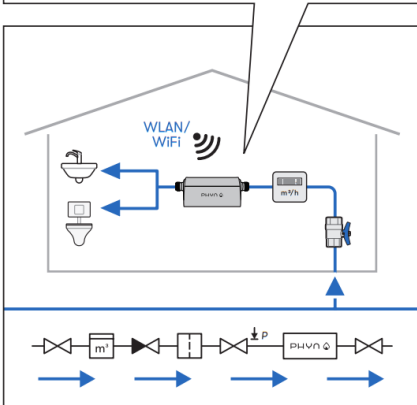

# PHYN PHYPF007-V2 Smart Home Water Monitor Installation Guide

February 2, 2022 February 4, 2022

[Home](#) » [PHYN](#) » PHYN PHYPF007-V2 Smart Home Water Monitor Installation Guide

Installer guide

**Warning!**

Failure to follow installation instructions may lead to an improperly functioning or leaking device and void the manufacturer's warranty. See full warranty terms on the local Phyn webpage.

1855 Del Amo Blvd  
Torrance, CA, USA 90501  
Engineered in Torrance, CA  
Assembled in Mexico