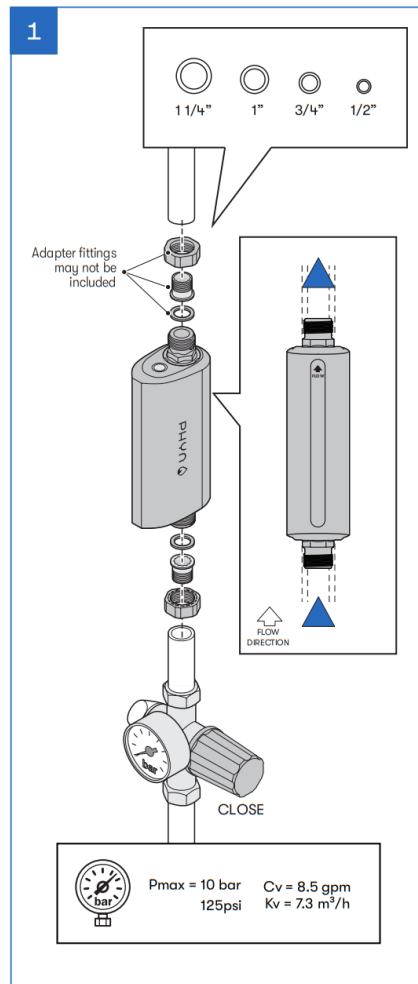

Warning!

Failure to follow installation instructions may lead to an improperly functioning or leaking device and void the manufacturer's warranty. See full warranty terms on the local Phyn webpage.