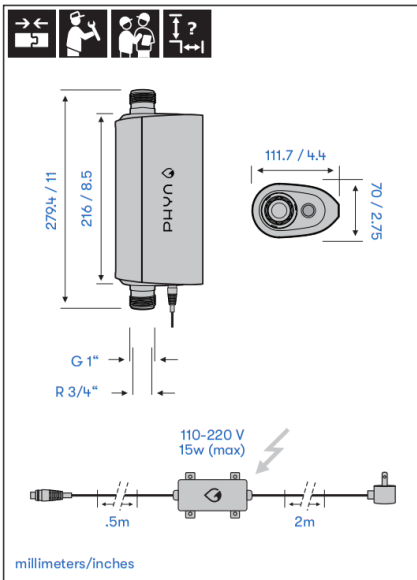

Warning!

Failure to follow installation instructions may lead to an improperly functioning or leaking device and void the manufacturer's warranty. See full warranty terms on the local Phyn webpage.