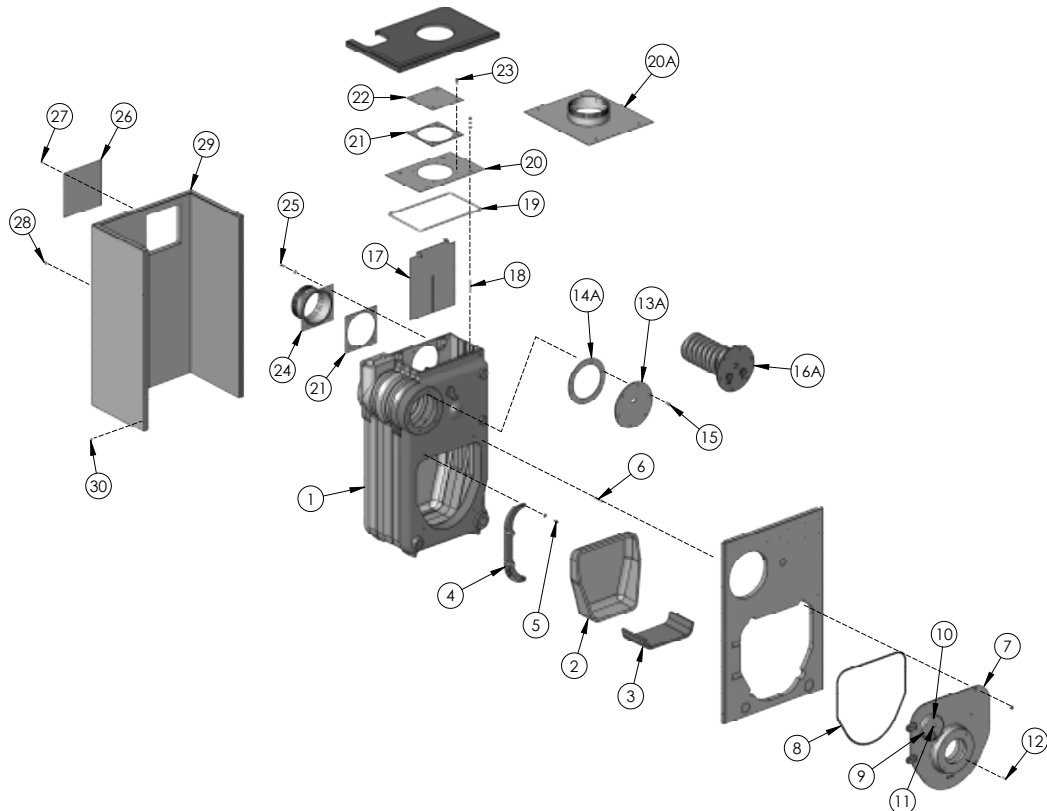

Steam Boiler