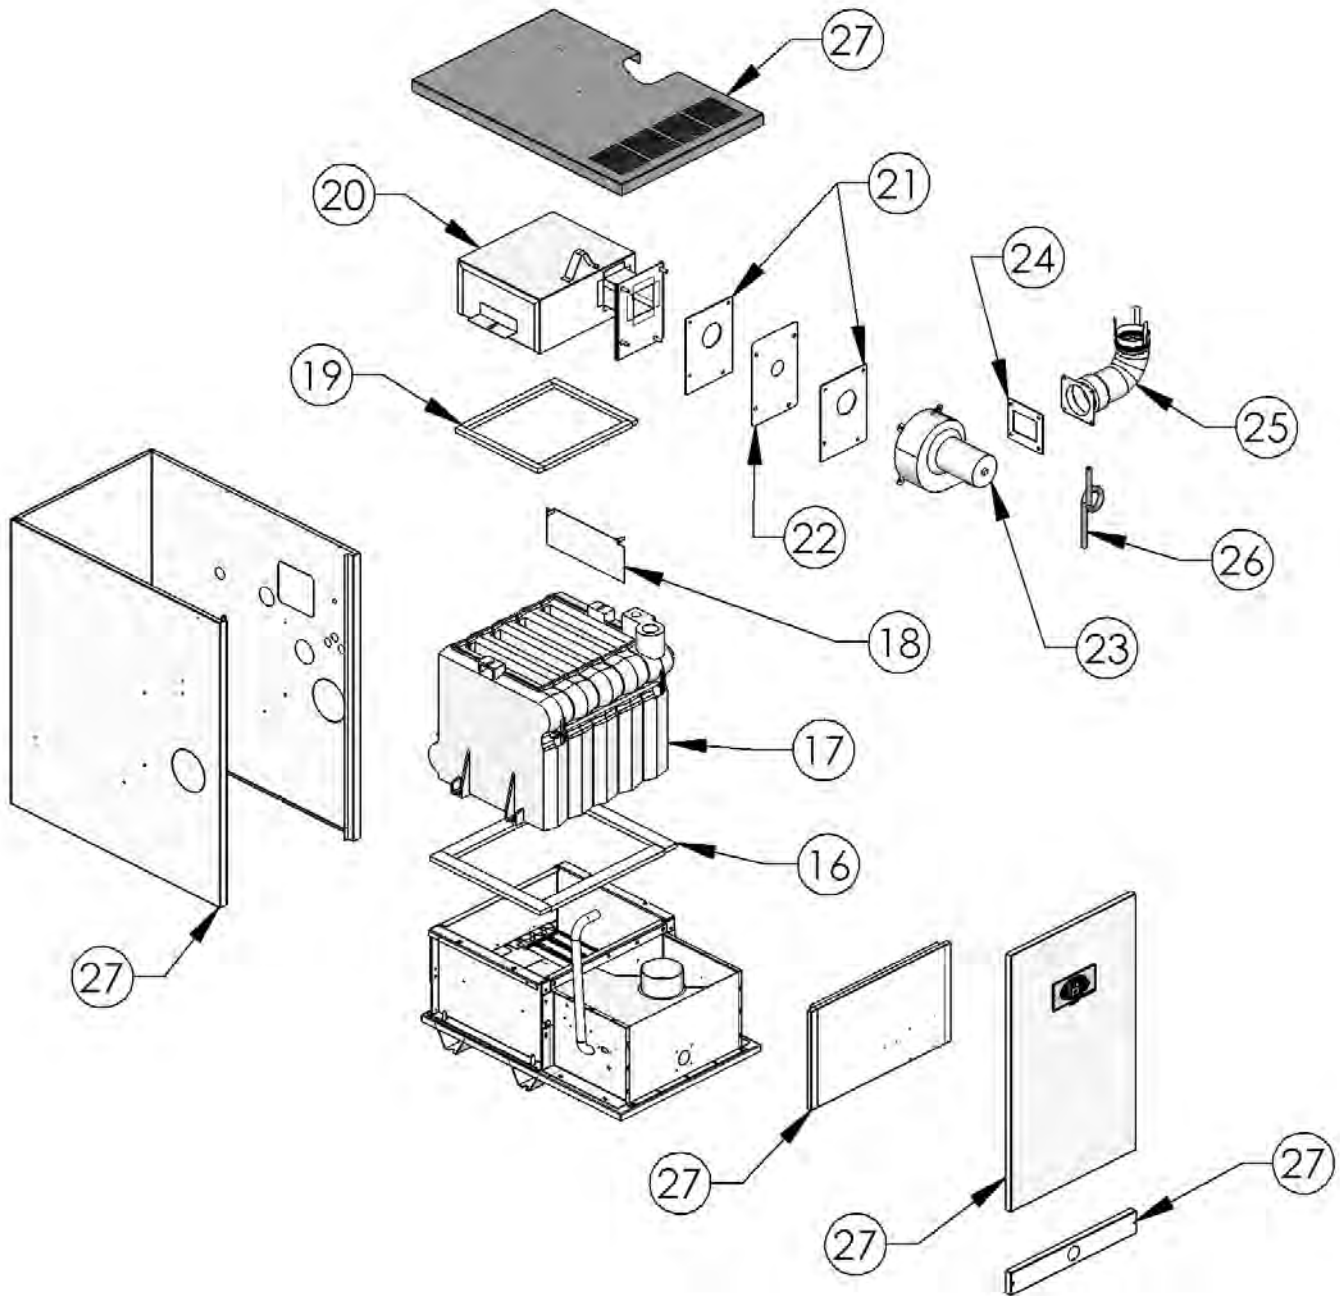

PeerlessBoilers.com

Peerless® Series PSC II™

All repair parts orders - no minimum charges.

Please order with code number.

All prices quoted are in U.S. dollars.

All prices subject to change without notice.

All prices F.O.B. Bally, PA

PeerlessBoilers.com

Peerless® Series PSCII™

All repair parts orders - no minimum charges.

Please order with code number.

All prices quoted are in U.S. dollars.

All prices subject to change without notice.

All prices F.O.B. Bally, PA

	Description	Quantity Required	Stock Code
16	Base Blanket Seal, (4' to 7') *Sold by the foot	7.ft	50867
17	Block – PSCII-03	1	90419
	Block – PSCII-04	1	90420
	Block – PSCII-05	1	90421
	Block – PSCII-06	1	90422
18	Flue Baffle – PSCII-03	2	51598
	Flue Baffle – PSCII-04	3	51598
	Flue Baffle – PSCII-05	4	51598
	Flue Baffle – PSCII-06	5	51598
19	Flue Collector Blanket Seal (, Flue Collector Blanket Seal 1/2 X 3/4) 4' to 7'	7	50866
20	Flue Collector – PSCII-03	1	50171
	Flue Collector – PSCII-04	1	50172
	Flue Collector – PSCII-05	1	50173
	Flue Collector – PSCII-06	1	50174
21	Gasket, Orifice Plate	2	50135
22	Orifice Plate, Normal Altitude Natural Gas Models Only – PSCII-03	1	PSC5017
	Orifice Plate, Normal Altitude Natural Gas Models Only – PSCII-04	1	PSC5017-1
	Orifice Plate, Normal Altitude Natural Gas Models Only – PSCII-05	1	PSC5017-2
	Orifice Plate, Normal Altitude Natural Gas Models Only – PSCII-06	1	PSC5017-3
	Orifice Plate, Normal Altitude LP Gas Models Only – PSCII-03	1	PSC5018
	Orifice Plate, Normal Altitude LP Gas Models Only – PSCII-04	1	PSC5018-1
	Orifice Plate, Normal Altitude LP Gas Models Only – PSCII-05	1	PSC5018-2
Orifice Plate, Normal Altitude LP Gas Models Only – PSCII-06	1	PSC5018-3	
23	Fan, PSCII	1	50773
24	Gasket Fan outlet, PSCII	1	PSC5019
25	3" Condensate Ell w/ Drain, PSCII, HEAT-FAB 9PSC-51185	1	51185
25a	Vent Clamp	1	51900
26	5/8 OD X 3/8 ID Silicone Tubing, 2 Ft.	2	3797
27	Jacket – PSCII-03	1	90729
	Jacket – PSCII-04	1	90730
	Jacket – PSCII-05	1	90731
	Jacket – PSCII-06	1	90732
N/S	Ignition Control -HW, S8610M-3009, NAT	1	50672
-	Gas Valve, SV9501 M2700, Natural Gas Models Only (Smart Valve)	1	51682
-	Gas Valve, SV9501 M2064, LP Gas Models Only (Smart Valve)	1	51691
-	Honeywell VR8204A-2001 Spark Gas Valve – Natural Gas – PSCII-03-05	1	50583
-	Honeywell VR8204A2183 1/2 Spark Gas Valve - LP Gas - PSCII-03-05	1	50584
-	Honeywell VR8304M-002 Spark Gas Valve – Natural Gas – PSCII-06	1	50589
N/S	Pilot Assembly, Q3480B1644/B, NG Spark Ignition	1	50996
N/S	Pilot Assembly, Q3481B1529/B LP Spark Ignition	1	50997
N/S	Pilot Assembly, Q3480B1041, NG SV Ignition	1	51295
N/S	Pilot Assembly, Q3480B1058, LP SV Ignition	1	50205
N/S	Ignition Cable 30" SPRK, HW 394800-30, OBS	1	50640
N/S	PSCII Nat to LP Conversion Kit, SV or SPRK	1	90734
N/S	PSCII LP to Nat Conversion Kit, SV or SPRK	1	90733
-	Limit Control, L4080B1 253 (less well) (Earlier Models Only)	1	50210
N/S	LIMIT HYDROLEVEL 3200 RESET W/ LWCO	1	50334
N/S	Bracket / Sensor Assy, Hydrostat Surface Mt. 12"	1	54522
N/S	WELL 3/4" NPT Well Std Length	1	50723
N/S	Zettler ZC90113-177 Transformer & 24V Relay (Earlier Models Only)	1	50786
N/S	PRESSURE SWITCH Cleveland NS2-1104-10 .46 SET PT PSCII-03	1	50026
N/S	PRESSURE SWITCH Cleveland NS2-1104-09 .50 SET PT PSCII-04/05	1	50025
N/S	PRESSURE SWITCH Cleveland NS2-1104-08 .42 SET PT PSCII-06	1	50024
N/S	120V, Zettler Relay ZC90341,(Earlier Models Only)	1	50790
N/S	24V White Rodgers Relay 90-340 (Current Models Only)	1	50726
N/S	Safety Relief Valve 30 PSI Conbraco 10-408-05	1	50501
N/S	Safety Relief Valve 50 PSI Watts #350	☼	51028
N/S	Temperature Pressure Gauge	1	51324