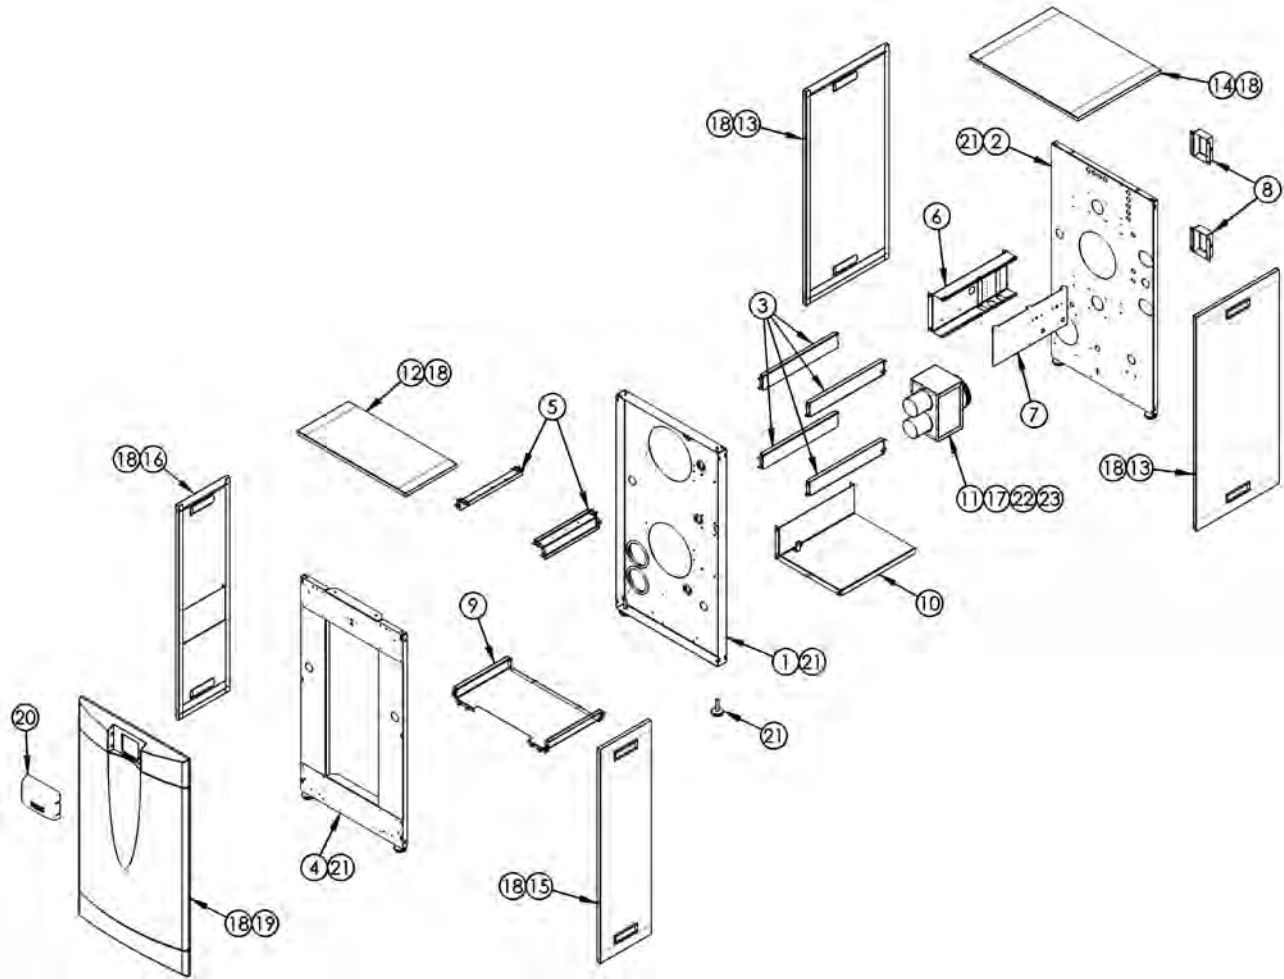

PeerlessBoilers.com

Peerless® PUREFIRE® PFC

PFC-850, PFC-1000 & PFC-1500

All repair parts orders - no minimum charges.
Please order with code number.
All prices quoted are in U.S. dollars.
All prices subject to change without notice.
All prices F.O.B. Bally, PA

PeerlessBoilers.com

Peerless® PUREFIRE® PFC

PFC-850, PFC-1000 & PFC-1500

All repair parts orders - no minimum charges.

Please order with code number.

All prices quoted are in U.S. dollars.

All prices subject to change without notice.

All prices F.O.B. Bally, PA

	Description	Quantity Required	Stock Code
1	Heat Exchanger Support Panel – Front	1	PF2016
		1	PF2037
2	Heat Exchanger Support Panel – Rear – PF-850, PF-1000	1	PF2017
	Heat Exchanger Support Panel – Rear – PF-1500	1	PF2038
3	Heat Exchanger Support Rails – PF-850	4	PF2018
	Heat Exchanger Support Rails – PF-1000	4	PF2018-1
	Heat Exchanger Support Rails – PF-1500	4	PF2018-2
4	Blower Cabinet Frame Assembly – PF-850, PF-1000	1	PF2027
	Blower Cabinet Frame Assembly – PF-1500	1	PF2027-1
5	Blower Cabinet Support Rails – PF-850, PF-1000	2	PF2026
	Blower Cabinet Support Rails – PF-1500	2	PF2027
6	Electrical Terminal Enclosure – PF-850	1	PF2029
	Electrical Terminal Enclosure – PF-1000	1	PF2029-1
	Electrical Terminal Enclosure – PF-1500	1	PF2029-2
7	Terminal Enclosure Cover – PF-850	1	PF2030
	Terminal Enclosure Cover – PF-1000	1	PF2030-1
	Terminal Enclosure Cover – PF-1500	1	PF2030-2
8	Thermal Fuse Cover	2	PF2031
9	Blower Cabinet Floor Pan – PF-850, PF-1000	1	PF2033
	Blower Cabinet Floor Pan – PF-1500	1	PF2039
10	Condensate System Tray – PF-850	1	PF5027
	Condensate System Tray – PF-1000	1	PF5027-1
	Condensate System Tray – PF-1500	1	PF5027-2
11	Air Inlet Plenum Assembly - PF-850/1000	1	PF5044
	Air Inlet Plenum Base - PF-1500	1	PF5051
11A	Air Inlet Plenum Cover - PF-1500	1	PF5052
12	Blower Cabinet Top Panel - PF-850/1000	1	PF6069
	Blower Cabinet Top Panel - PF-1500	1	PF6069-1
13	Side Heat Exchanger Access Panel - PF-850	4	PF6064
	Side Heat Exchanger Access Panel - PF-1000	4	PF6064-1
	Side Heat Exchanger Access Panel - PF-1500	4	PF6064-2
14	Top Heat Exchanger Access Panel - PF-850	1	PF6066
	Top Heat Exchanger Access Panel - PF-1000	1	PF6066-1
	Top Heat Exchanger Access Panel - PF-1500	1	PF6066-2
15	Blower Cabinet Right Side Panel - PF-850/1000	1	PF6067
	Blower Cabinet Right Side Panel - PF-1500	1	PF6067-2
16	Blower Cabinet Left Side Panel - PF-850/1000	1	PF6067-1
	Blower Cabinet Left Side Panel - PF-1500	1	PF6067-3
17	Air Inlet Screen - PF-850/1000	1	54447
18	Ball Studs	38	5433
19	Front Cover Panel	2	54292
20	Control Lens	1	54127
21	Leveling Legs	1	5659
22	1/4" Rubber Grommet	1	6158