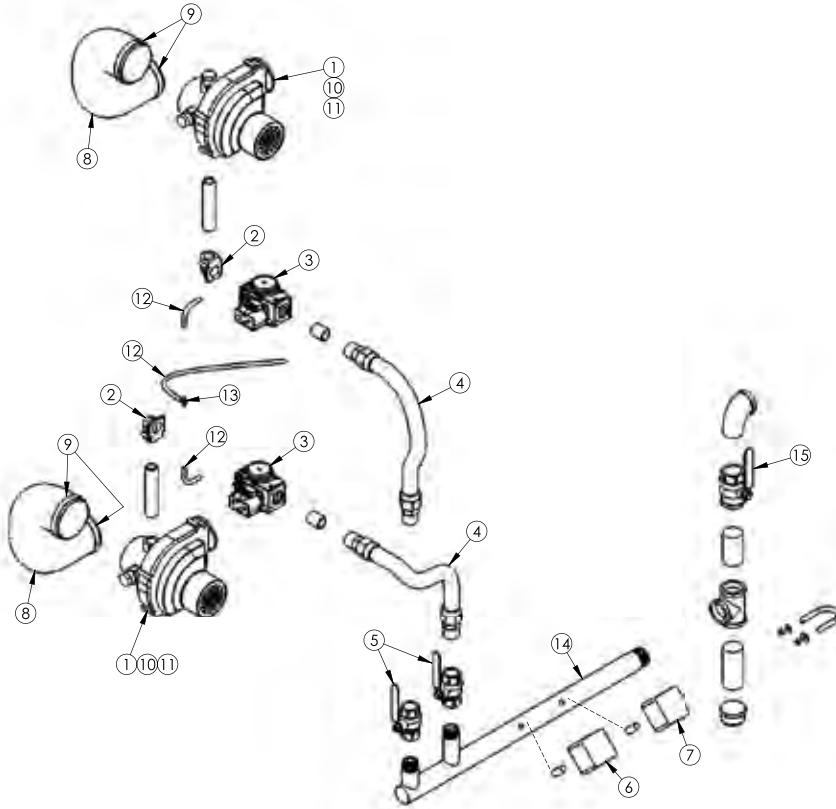

PeerlessBoilers.com

Peerless® PUREFIRE® PFC

PFC-850, PFC-1000 & PFC-1500

All repair parts orders - no minimum charges.

Please order with code number.

All prices quoted are in U.S. dollars.

All prices subject to change without notice.

All prices F.O.B. Bally, PA

PFC-850/1000 – Blower/Gas Train