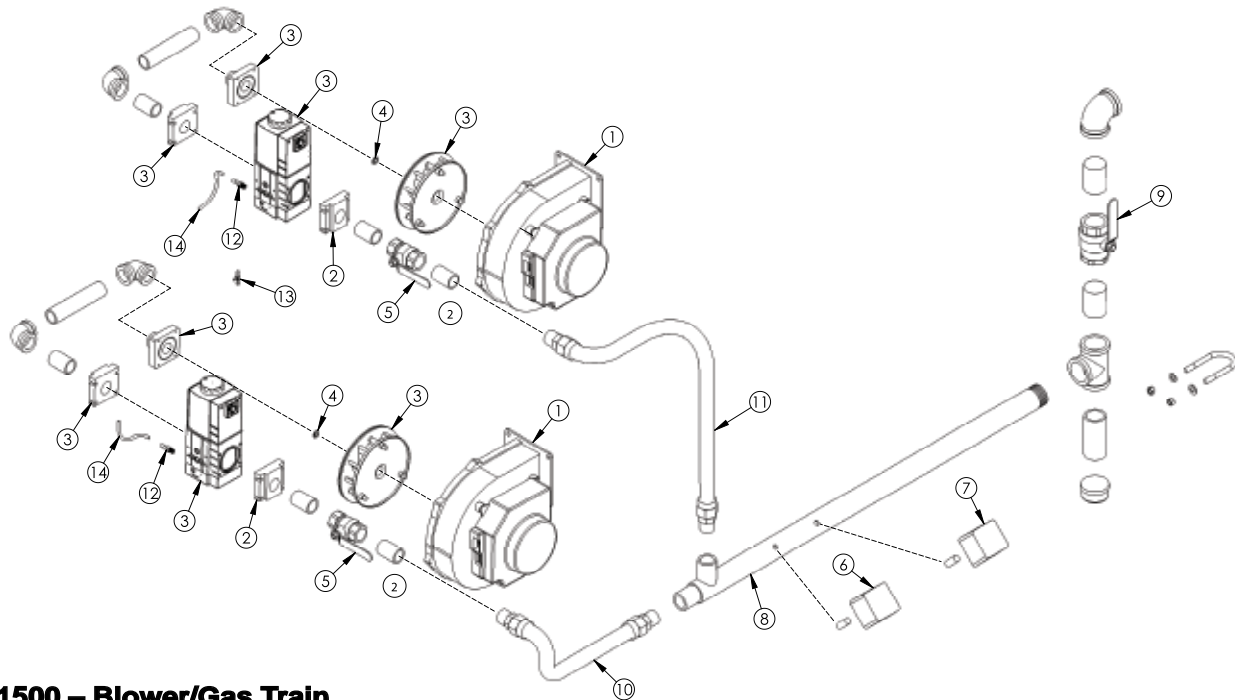

PFC-1500 – Blower/Gas Train