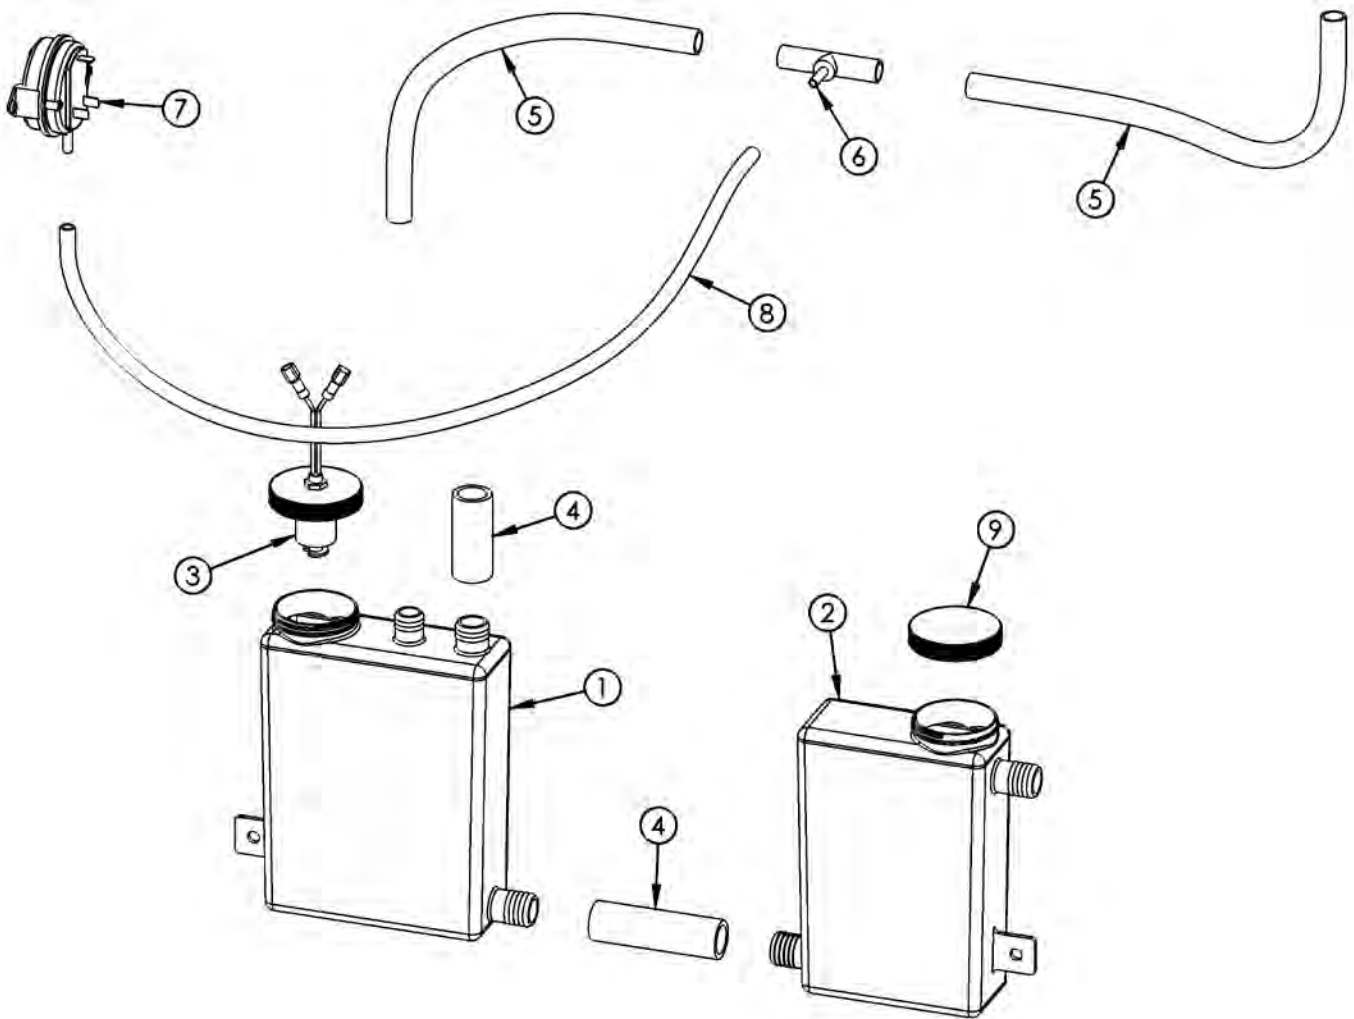

PeerlessBoilers.com

Peerless® PUREFIRE® PFC

PFC-850, PFC-1000 & PFC-1500

All repair parts orders - no minimum charges.
Please order with code number.
All prices quoted are in U.S. dollars.
All prices subject to change without notice.
All prices F.O.B. Bally, PA

Peerless® PUREFIRE® PFC

PFC-850, PFC-1000 & PFC-1500

All repair parts orders - no minimum charges.
Please order with code number.
All prices quoted are in U.S. dollars.
All prices subject to change without notice.
All prices F.O.B. Bally, PA

Condensate System

	Description	Quantity Required	Stock Code
1	Condensate Receiver Container	1	54120
2	Condensate Neutralizer Container	1	54121
3	Condensate Blocked Drain Switch	1	54137
4	1" OD x 3/4" ID PVC Condensate Hose	3 in	5417
5	5/8" OD x 1/2" ID PVC Condensate Hose	4 ft	5416
6	5/8" x 5/8" x 1/4" Hose Barb Tee	1	5665
7	Blocked Vent Pressure Switch	1	54208
8	1/4" ID PVC Tubing	2 ft	5563

Miscellaneous Part - Loose

	Description	Quantity Required	Stock Code
1	Relief Valve - PFC-850	1	51300
	Relief Valve - PFC-1000/1500	1	51301
2	Temperature/Pressure Gauge	1	51324
3	6" Stainless Steel Boot Tee with Test Port	1	5680
	7" Stainless Steel Boot Tee with Test Port	1	5747
4	6" Stainless Steel Drain Fitting	1	5681
	7" Stainless Steel Drain Fitting	1	5748
5	6" Stainless Steel x 6" PVC Adapter	1	5682
	7" Stainless Steel x 8" PVC Adapter	1	5749
6	6" Diameter Exhaust/Air Intake Screen	1	54446
7	Stacking Spacer	6	1457
8	Outdoor Sensor	1	54112
9	DHW Sensor, Optional 12kOhm Tasseron TSK1 0BH	1	54157
10	Condensate Neutralizing Media (1 lb bag)	2	54159