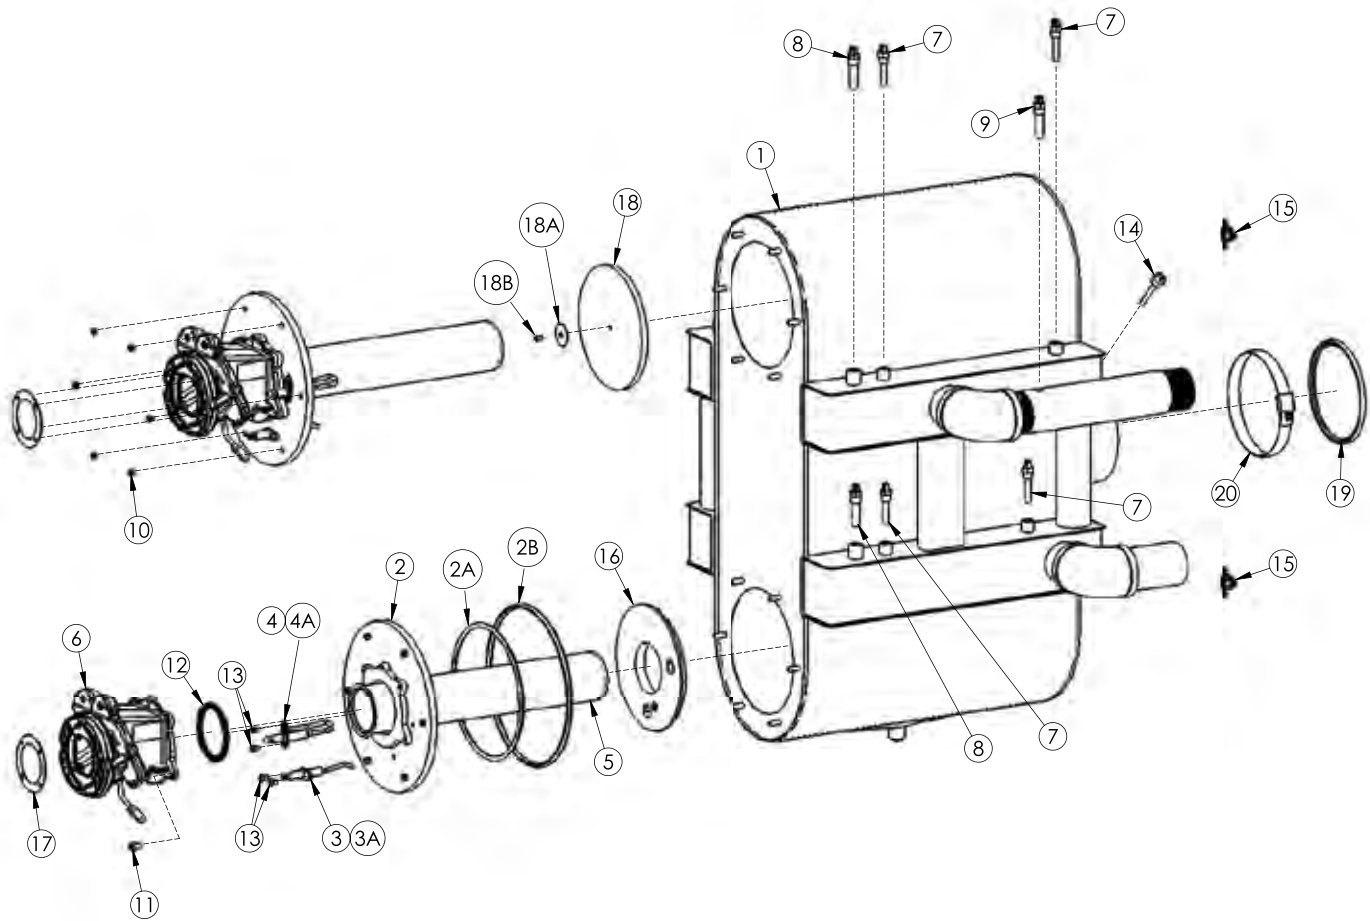

PeerlessBoilers.com

Peerless® PUREFIRE® PFC

PFC-850, PFC-1000 & PFC-1500

All repair parts orders - no minimum charges.

Please order with code number.

All prices quoted are in U.S. dollars.

All prices subject to change without notice.

All prices F.O.B. Bally, PA

PeerlessBoilers.com

Peerless® PUREFIRE® PFC

PFC-850, PFC-1000 & PFC-1500

All repair parts orders - no minimum charges.

Please order with code number.

All prices quoted are in U.S. dollars.

All prices subject to change without notice.

All prices F.O.B. Bally, PA

	Description	Quantity Required	Stock Code
1	Heat Exchanger – PF-850, for Price Reference Only	1	5651
	Heat Exchanger – PF-1 000, for Price Reference Only	1	5652
	Heat Exchanger – PF-1 500, for Price Reference Only	1	5703
2	Burner Mounting Plate , includes items 2A & 2B	2	54430
2A	Burner Mounting Plate 1/4" Hi Temp Rope, included with item 2	2	–
2B	Burner Mounting Plate Rubber Gasket, included with item 2	2	54655
3	Kit Replacement Gianonni Flame Sensor	2	54699
4	Kit Replacement Gianonni Igniter	2	54698
5	Burner Element (Blue Jet) - PFC-850	2	54656
	Burner Element (Blue Jet) - PFC-100	2	54679
	Burner Element (Blue Jet) - PFC-1500	2	54657
6	Flapper Valve Assembly - PFC-850/1000	2	54434
	Flapper Valve Assembly - PFC-1500	2	54625
7	Supply / Return Sensor - 1/8" NPT 12 kΩ	4	54438
8	High Limit Switch – 1/4" NPT	2	54419
9	Header Supply Sensor – 1/4" NPT	1	54418
10	Hex. Flange Nut M6 Fine Thread, (Local Hdwr Supply)	12	51614
11	Screw M5-0.80 x 16 mm Zinc Plated, Flapper Valve Screw, (Local Hdwr Supply)	10	–
12	Burner Gasket	2	54467
13	Screw M4 x 8 mm Zinc Plated, Ignitor/Flame Sensor Screw, (Local Hdwr Supply)	4	6507
14	Flue Temperature Sensor - 1/4" BSP 12 kΩ	1	54111
15	Thermal Fuse - 318 C, 605 F	2	54466
16	Burner Mounting Plate Insulation - PF-850/1000	2	54653
	Burner Mounting Plate Insulation - PF-1500	2	54654
17	Blower Gasket - PFC-850/1000	2	54504
	Blower Gasket - PFC-1500	2	54505
18	Target Insulation	2	54185
18A	Target Insulation Washer M4 SS Fender, (Local Hdwr Supply)	2	–
18B	Target Insulation Screw M4 x 16 SS, (Local Hdwr Supply)	2	–
19	Exhaust Vent Gasket - 6" PF-850/1000	2	54658
	Exhaust Vent Gasket - 7" PF-1500	2	54659
20	Exhaust Vent Clamp - 6" PF-850/1000	2	54660
	Exhaust Vent Clamp - 7" PF-1500	2	54661
N/S	2" X 1", w/ 1/4" Tap, Relief Valve and Gauge, Brass Tee (PF-850 & 1000)	1	5773
N/S	2 1/2" X 1 1/4", w/ 1/4" Tap, Relief Valve and Gauge, Brass Tee (PF-1500)	1	5854
N/S	Thermal Temperature Limit (PFC 850/1000/1500)	1	50045