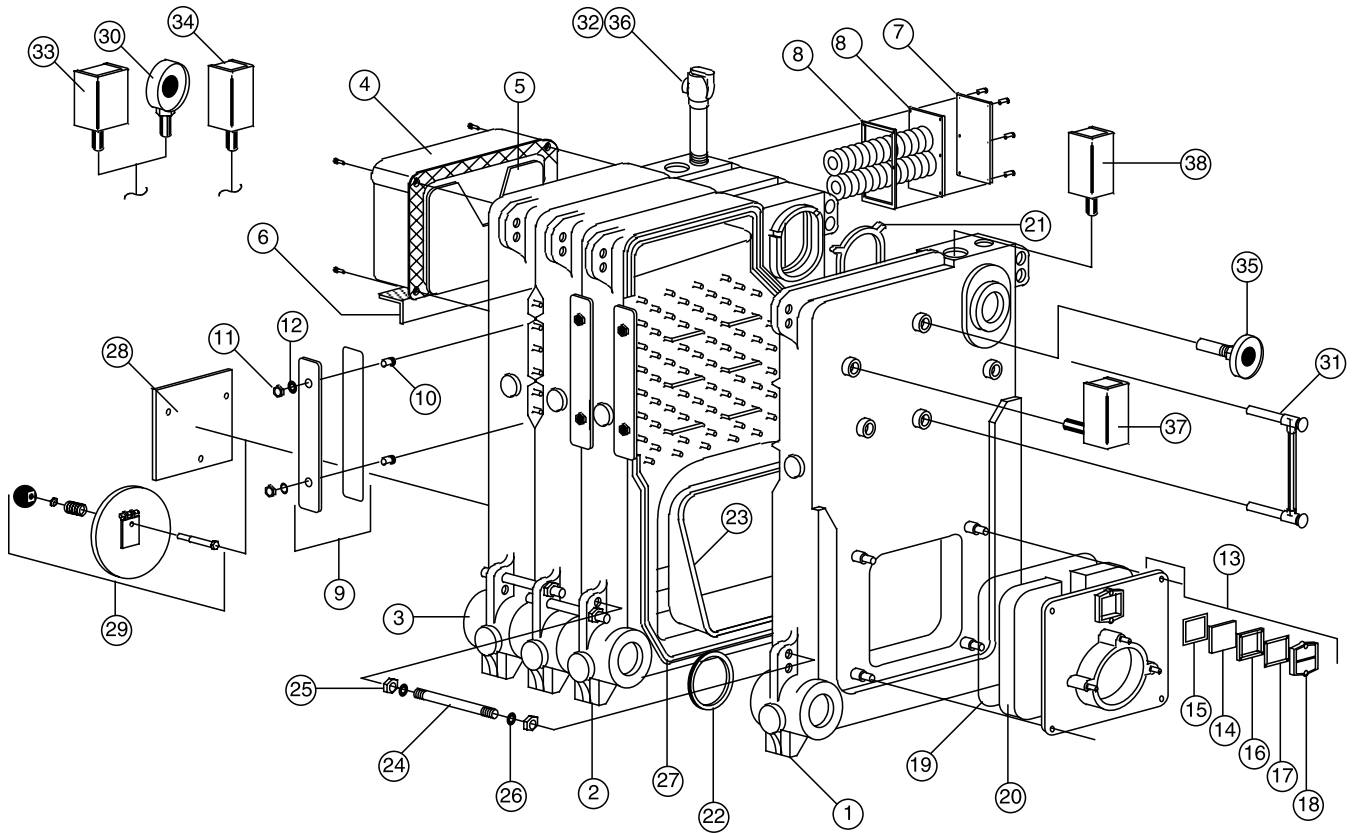

PeerlessBoilers.com

Peerless® Series CC™

All repair parts orders - no minimum charges.

Please order with code number.

All prices quoted are in U.S. dollars.

All prices subject to change without notice.

All prices F.O.B. Bally, PA

PeerlessBoilers.com

Peerless® Series CC™

All repair parts orders - no minimum charges.

Please order with code number.

All prices quoted are in U.S. dollars.

All prices subject to change without notice.

All prices F.O.B. Bally, PA

	Description	Quantity Required	Stock Code
1	Front Section	1	69101
	Front Section, Inspection Tapp, (3) 1-1/2 per section	☼	69102
2	Intermediate Section	1	69103
	Intermediate Section, Inspection Tapp, (3) 1-1/2 per section	☼	69104
	Intermediate Heater Section	☼	69105
	Intermediate Heater Section, Inspection Tapp, (3) 1-1/2 per section	☼	69106
3	Back Section	1	69109
	Back Section, Inspection Tapp, (3) 1-1/2 per section	1	69110
4	7" Flue Box Assembly,Hood, Slide Damper, Angle Bracket, and Hardware	1	69303
	8" Flue Box Assembly,Hood, Slide Damper, Angle Bracket, and Hardware	1	69305
	9" Flue Box Assembly,Hood, Slide Damper, Angle Bracket, and Hardware	1	69307
	10" Flue Box Assembly,Hood, Slide Damper, Angle Bracket, and Hardware	1	69308
4a	Flue Outlet Adapter 10" to 12" CC-11/12	1	69311
5	Slide Damper Only	1	92050
6	Angle Bracket Only	1	92051
7	Tankless Cover Plate Assembly (includes hardware and gasket)	1	92052
8	Tankless Coil (includes hardware and gasket)	1	69361
8a	Tankless Cover Plate Gasket	1	92053
9	Clean Out Cover Plate assembly includes: Clean Out Plate, Insulation and rope	1	92054
10, 11, 12	Clean Out Cover Plate Hardware Kit (2 Sections)	1	92055
13	Burner Mounting Plate Assembly Includes: Burner Plate, with Observation Glass assembly	1	
	Burner Mounting Plate Assembly 6-1/2" Opening (Beck G/O, Carlin)	1	69351
	Burner Mounting Plate Assembly 7-3/4" Opening (Beck G/O,PF J&C)	1	69352
	Burner Mounting Plate Assembly 9-1/8" Opening (PF G/O,,C)	1	69353
13a	Burner Mounting Plate Hardware	1	7653
14	Observation Glass	1	7648
15	Observation Glass Gasket	1	7650
16	Observation Glass Gasket	1	7649
17	Observation Glass Holder	1	7651
18	Observation Cover Plate	1	7677
19	Rope Seal 1/4" x 4.75ft. ** Price Per Foot **	5 ft	92056
20	Burner Door Insulation CC-03 though 06 (Beckett Burner)	1	69330
	Burner Door Insulation CC-03 though 12	1	69331
20a	Burner Door Insulation Hardware	1	92057
21	Upper Port Gasket (Viton) 1 per Section	1	92058
22	Lower Port gasket (Viton) 1 per Section	1	92059
23	Target Wall CC-03 through 06 only	1	69340
24	Draw Rod 5/8" x 9" (4 Rods per Section)	1	92060
25	Hex Nut 5/8" (2 per Rod)	1	51567
26	Washer 5/8" (1 per Rod)	1	7289
27	Rope 3/8" 10' 4" per section	10.5'	92061
28	Rear Observation Cover Plate CC-03 through 06	1	92062
29	Rear Observation Cover Plate CC-07 through 12	1	92063
Steam Trim			
30	3-1/2" Steam Gage w/internal siphon	1	92064
31	Gage Glass Set 92065	1	92065
32	1" Safety Relief Valve 15 PSI (CC-03 through 05)	1	92066
	1-1/4" Safety Relief Valve 15 PSI (CC-06 through 10)	1	92067
	1-1/2" Safety Relief Valve 15 PSI (CC-11/12)	1	92068
33	PA 404A Operating Control 50549	1	50549
34	L4079B Limit Control 50681	1	50681
Water Trim			
35	3-1/2" Pressure/Temperature Gage	1	92069
36	3/4" 40 PSI Relief Valve CC-03 through 08	1	92070
	1" 40 PSI Relief Valve CC-09 through 11	1	92071
	1-1/4" 40 PSI Relief Valve CC-12	1	92072
37	L4006A Operating Control	1	51702
38	L4006E Hi Limit Control w/ Manual Reset	1	50570