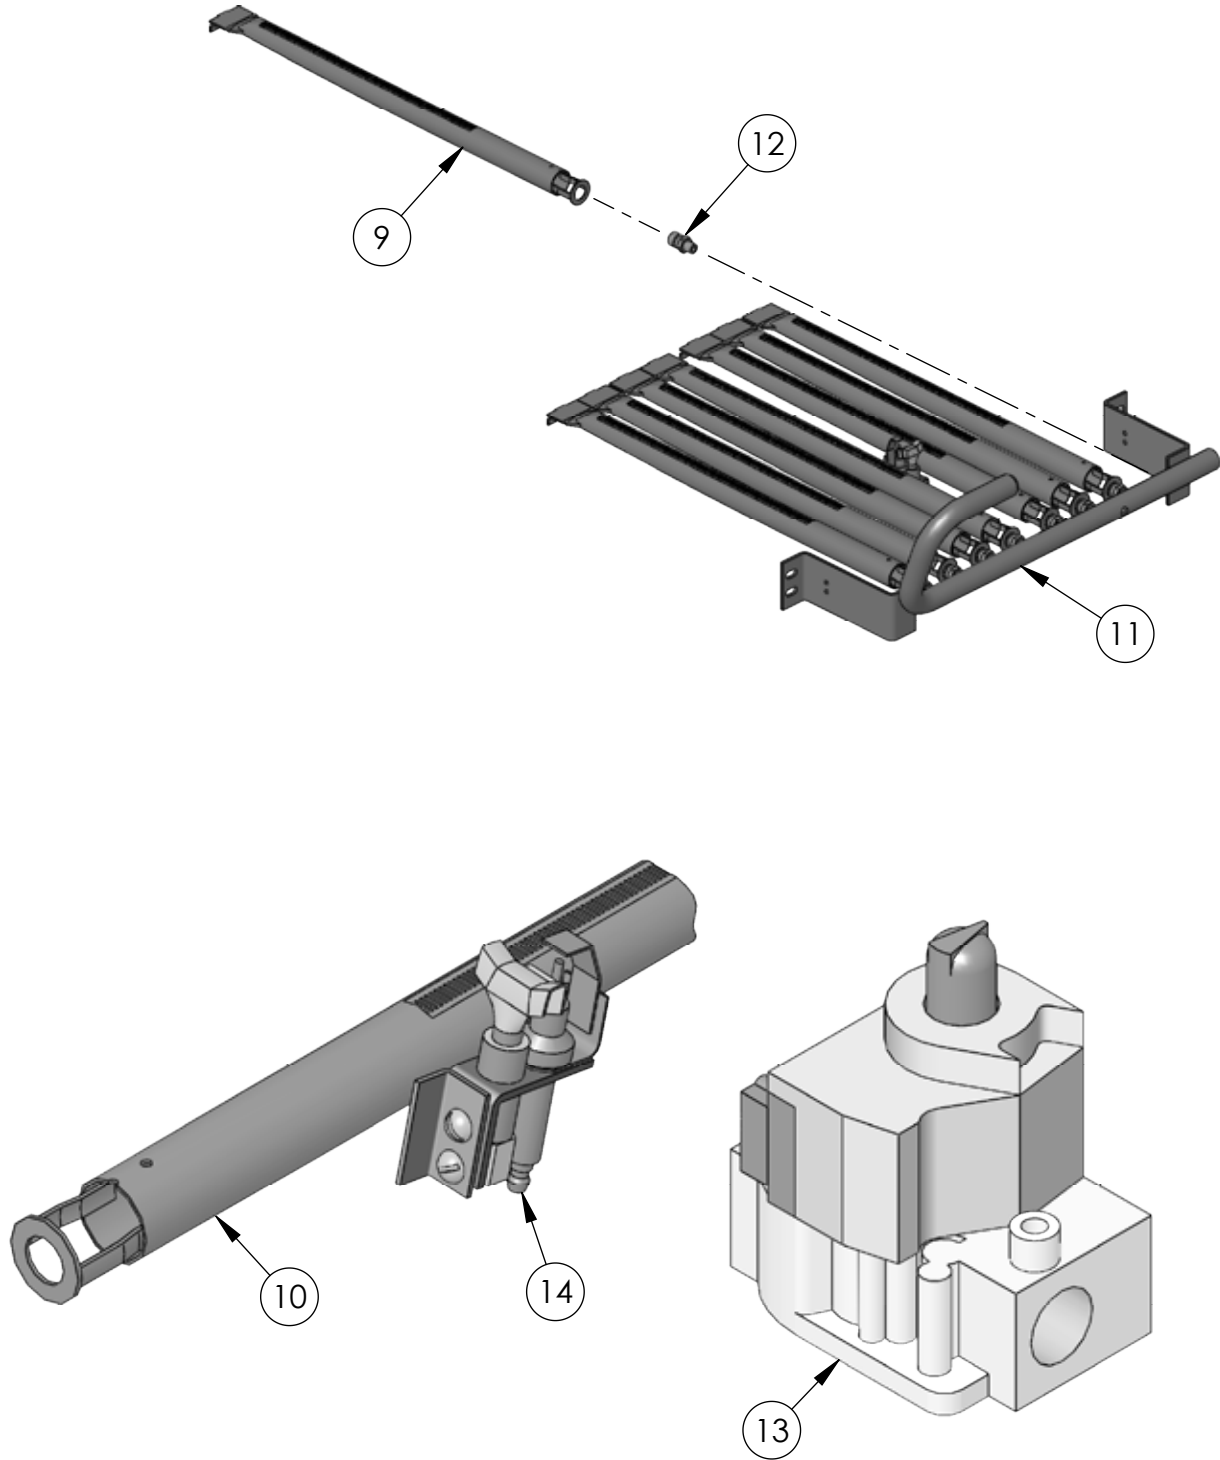

Peerless® Series MI-e®

All repair parts orders - no minimum charges.

Please order with code number.

All prices quoted are in U.S. dollars.

All prices subject to change without notice.

All prices F.O.B. Bally, PA

PeerlessBoilers.com

Peerless® Series MI-e®

All repair parts orders - no minimum charges.

Please order with code number.

All prices quoted are in U.S. dollars.

All prices subject to change without notice.

All prices F.O.B. Bally, PA

	Description	Quantity Required	Stock Code		
9	Steel Burners – MI-e-03	3	51537		
	Steel Burners – MI-e-04	5	51537		
	Steel Burners – MI-e-05	7	51537		
	Steel Burners – MI-e-06	9	51537		
	Steel Burners – MI-e-07	11	51537		
	Steel Burners – MI-e-08	13	51537		
	Steel Burners – MI-e-09	15	51537		
10	Steel Burner w/ Spark Pilot Bracket	1	51539		
N/S	KIT Air Shutters w/Screws (when used), qty. 16	1	90487		
11	Gas Manifold – MI-e-03	1	50978		
	Gas Manifold – MI-e-04	1	50979		
	Gas Manifold – MI-e-05	1	50980		
	Gas Manifold – MI-e-06	1	50981		
	Gas Manifold – MI-e-07	1	50954		
	Gas Manifold – MI-e-08	1	50955		
	Gas Manifold – MI-e-09	1	50956		
12	Orifice Spud, #48 Natural Gas – MI-e-03	4	50894		
	Orifice Spud, #48 Natural Gas – MI-e-04	6			
	Orifice Spud, #48 Natural Gas – MI-e-05	8			
	Orifice Spud, #48 Natural Gas – MI-e-06	10			
	Orifice Spud, #48 Natural Gas – MI-e-07	12			
	Orifice Spud, #48 Natural Gas – MI-e-08	14			
	Orifice Spud, #48 Natural Gas – MI-e-09	16			
	Orifice Spud, #56 Lp Gas – MI-e-03	4	50899		
	Orifice Spud, #56 Lp Gas – MI-e-04	6			
	Orifice Spud, #56 Lp Gas – MI-e-05	8			
	Orifice Spud, #56 Lp Gas – MI-e-06	10			
	Orifice Spud, #56 Lp Gas – MI-e-07	12			
	Orifice Spud, #56 Lp Gas – MI-e-08	14			
	Orifice Spud, #56 Lp Gas – MI-e-09	16			
	13	Gas Valve Spark – Natural Gas MI-03 thru MI-05, Honeywell VR8204A-2001		1	50583
		Gas Valve Spark – Natural Gas MI-03 thru MI-05, White Rodgers 36g33-530 1/2"		1	50797
Gas Valve Spark – Natural Gas MI-06 thru MI-09, Honeywell VR8304M-4002		1	50847		
Gas Valve Spark – LP Gas MI-03 thru MI-05, Honeywell VR8204A-2103		1	50584		
Gas Valve Spark - LP Gas MI-03 thru MI-05, White Rodgers 36G33-531 1/2"		1	50799		
Gas Valve Spark – LP Gas MI-06 thru MI-09, Honeywell VR8304P-4314		1	50724		
14	Pilot Assembly for Natural Gas, Q3481B1644	1	50996		
	Pilot Assembly for LP Gas, 3481B-1529	1	50997