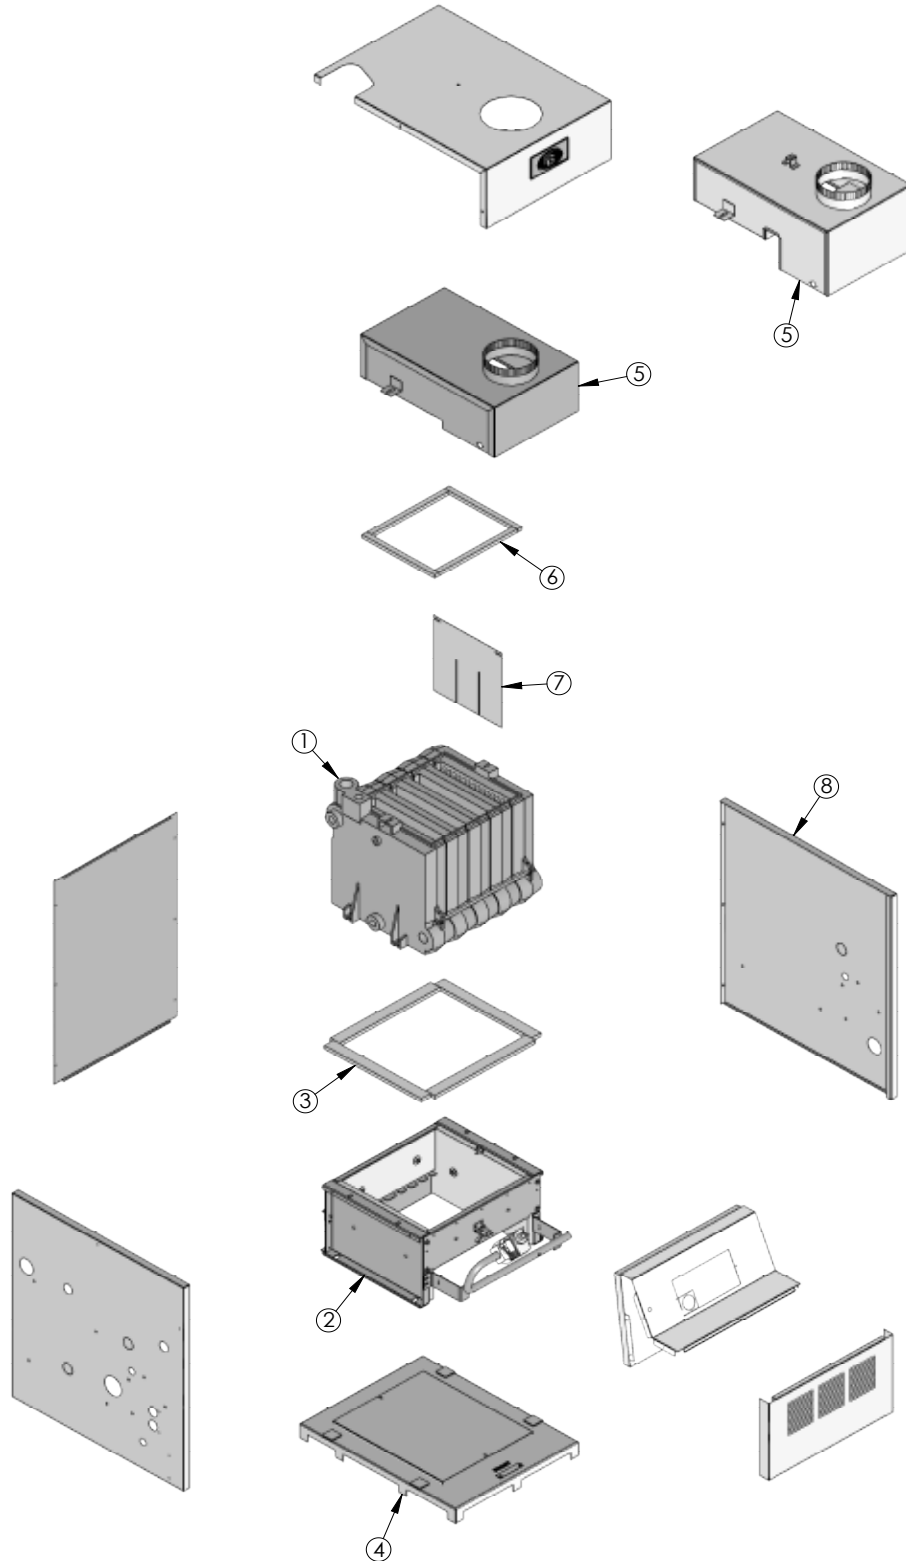

PeerlessBoilers.com

Peerless® Series MI-e®

All repair parts orders - no minimum charges.

Please order with code number.

All prices quoted are in U.S. dollars.

All prices subject to change without notice.

All prices F.O.B. Bally, PA

PeerlessBoilers.com

Peerless® Series MI-e®

All repair parts orders - no minimum charges.

Please order with code number.

All prices quoted are in U.S. dollars.

All prices subject to change without notice.

All prices F.O.B. Bally, PA

	Description	Quantity Required	Stock Code
1	Block Assembly – MI-e-03	1	90419
	Block Assembly – MI-e-04	1	90420
	Block Assembly – MI-e-05	1	90421
	Block Assembly – MI-e-06	1	90422
	Block Assembly – MI-e-07	1	90423
	Block Assembly – MI-e-08	1	90424
	Block Assembly – MI-e-09	1	90425
2	Base Assembly – MI-e-03	1	7800
	Base Assembly – MI-e-04	1	7801
	Base Assembly – MI-e-05	1	7802
	Base Assembly – MI-e-06	1	6600
	Base Assembly – MI-e-07	1	6601
	Base Assembly – MI-e-08	1	6602
	Base Assembly – MI-e-09	1	6603
3	Base Blanket Seal, (4' to 7')	7ft.	50867
4	Combustible Floor Pan Assembly – MI-e-03	☼	90700
	Combustible Floor Pan Assembly – MI-e-04	☼	90701
	Combustible Floor Pan Assembly – MI-e-05	☼	90702
	Combustible Floor Pan Assembly – MI-e-06	☼	90703
	Combustible Floor Pan Assembly – MI-e-07	☼	90704
	Combustible Floor Pan Assembly – MI-e-08	☼	90705
	Combustible Floor Pan Assembly – MI-e-09	☼	90706
5	Flue Collector/Draft Hood – MI-e-03	1	90510
	Flue Collector/Draft Hood – MI-e-04	1	90511
	Flue Collector/Draft Hood – MI-e-05	1	90512
	Flue Collector/Draft Hood – MI-e-06	1	90513
	Flue Collector/Draft Hood – MI-e-07	1	90514
	Flue Collector/Draft Hood – MI-e-08	1	90515
6	Flue Collector Blanket Seal (Flue Collector Blanket Seal 1/2 X 3/4) 4' to 7'	7.ft	50866
7	Flue Baffle - 8" – MI-e-03	2	51608
	Flue Baffle - 8" – MI-e-04	3	51608
	Flue Baffle - 8" – MI-e-05	4	51608
	Flue Baffle - 8" – MI-e-06	5	51608
	Flue Baffle - 8" – MI-e-07	6	51608
	Flue Baffle - 8" – MI-e-08	7	51608
8	Jacket Assembly (Complete Jacket*) –MI-e-03	1	90630
	Jacket Assembly (Complete Jacket*) –MI-e-04	1	90631
	Jacket Assembly (Complete Jacket*) –MI-e-05	1	90632
	Jacket Assembly (Complete Jacket*) –MI-e-06	1	90633
	Jacket Assembly (Complete Jacket*) –MI-e-07	1	90634
	Jacket Assembly (Complete Jacket*) –MI-e-08	1	90635
16A 16B 16C 16D 16E-16G	*Complete Jacket Consists of:		
	Left Side Panel		
	Right Side Panel		
	Rear Panel		
	Top Upper Front Panel, Inner Front Baffle Panel, Removable Front Panel