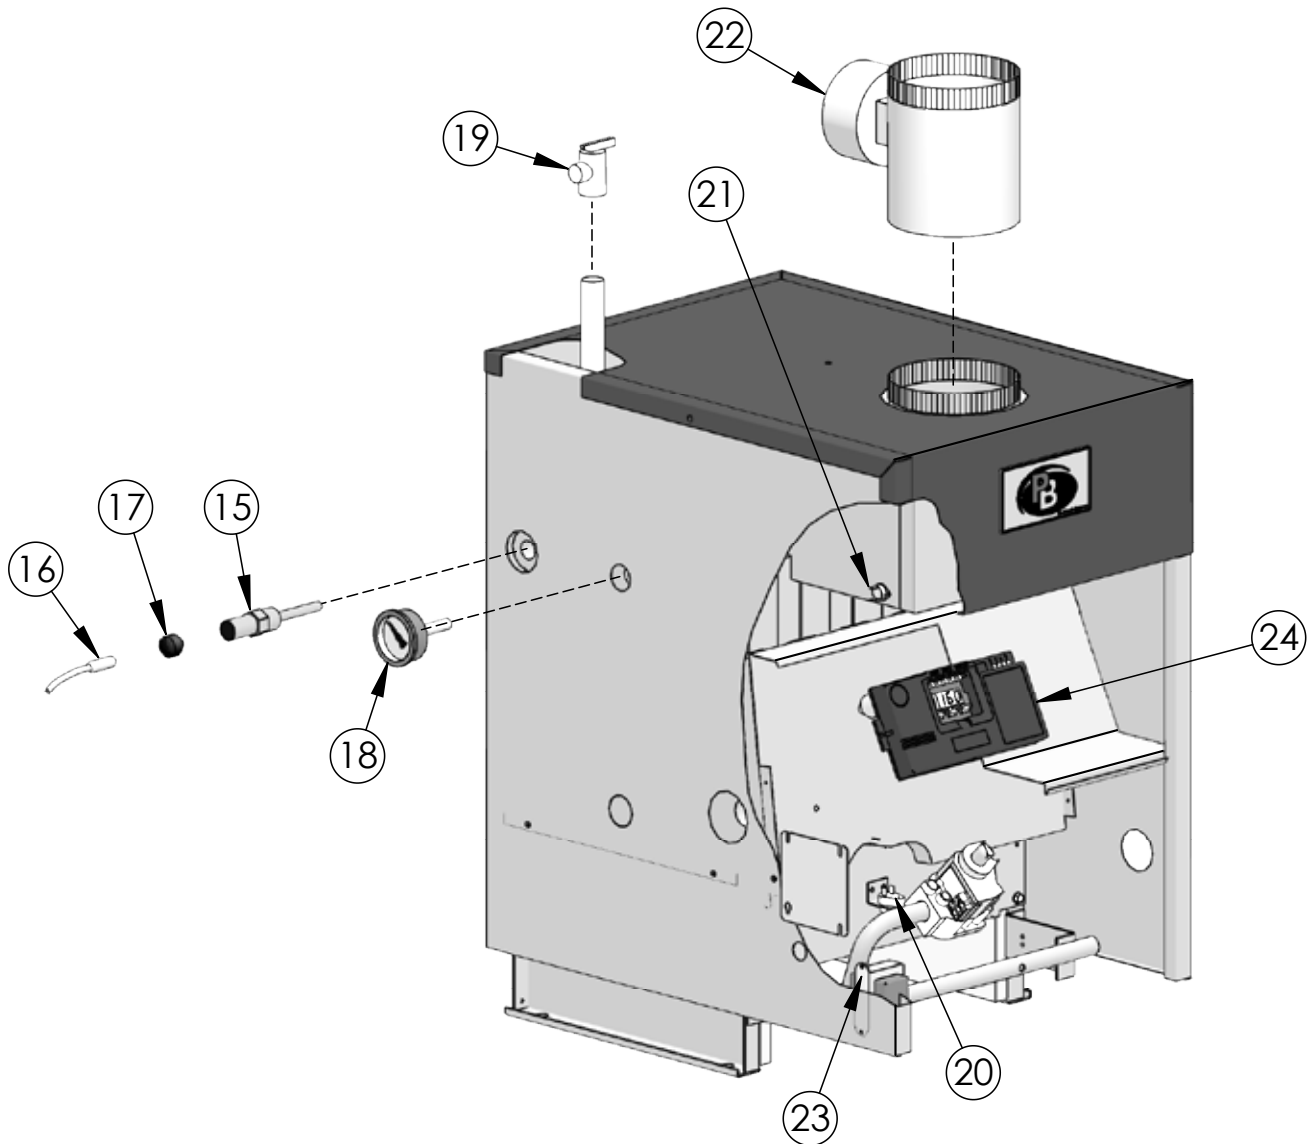

Peerless® Series MI-e®

All repair parts orders - no minimum charges.

Please order with code number.

All prices quoted are in U.S. dollars.

All prices subject to change without notice.

All prices F.O.B. Bally, PA

PeerlessBoilers.com

Peerless® Series MI-e®

All repair parts orders - no minimum charges.

Please order with code number.

All prices quoted are in U.S. dollars.

All prices subject to change without notice.

All prices F.O.B. Bally, PA

	Description	Quantity Required	Stock Code
15	WELL 3/4" NPT Well Std Length All Sizes	1	50723
16	SENSOR HYDROLEVEL 48" All Sizes	1	50361
17	GROMMET HYDROSTAT 4200 All Sizes	1	50362
18	Temperature-Pressure Gauge All Sizes	1	51324
19	Safety Relief Valve, 30 PSI, Conbraco 10-408-05	1	50501
	Safety Relief Valve, 50 PSI, Watts #350	☼	51028
20	Flame Roll-Out Safety Shut-Off Switch MI-e All Sizes	1	51587
21	Blocked Vent Shut-Off (Spill) Switch – MI-e All Sizes	1	90593
22	5" Vent Damper – MI-e-03/04	1	90612
	6' Vent Damper – MI-e-05/06	1	90613
	7" Vent Damper – MI-e-07	1	90614
	8' Vent Damper – MI-e-08/09	1	90615
	Harness Vent Damper MI/MIHII/MI85	1	X7132
23	Transformer, 40VA	1	50359
24	LIMIT HYDROLEVEL 4200 LWCO	1	50360
MI-E Harness			
N/S	Wire Harness, Vent Damper, 4 pin to 6 pin	1	X7132
N/S	Wire Harness, Low Voltage, 9 pin	1	X7138
N/S	Wire Harness, Line Voltage, 5 pin	1	X7137
N/S	Conversion Kit, MI-e 06-09 SPRK, LP to Nat	1	X7141
MI-E Fuel Conversion Kits			
N/S	Conversion Kit, MI-e-03-05 Natural Gas to LP	–	50902
N/S	Conversion Kit, MI-e-03-05 LP to Natural Gas	–	50903
N/S	Conversion Kit, MI-e 06-09 SPRK, Natural Gas to LP	–	50904
N/S	Conversion Kit, MI-e 06-09 SPRK, LP to Natural Gas	–	50905