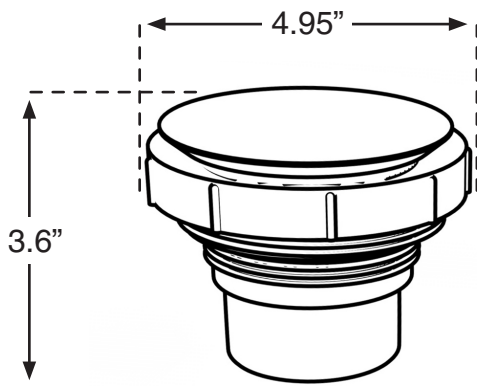

**PASCO PVC SEWER POP-UP**

**Overflow Protection Device**

**CLEANOUT & RELIEF VALVE**

#62304 Threaded for 3" or 4" female pipe fittings

#62306 Threaded for 6" female pipe fittings

- Automatic pop-up releases sewage overflow outside the house.
- Prevents thousands of dollars in property damages.
- Eliminates health hazards associated with sewage overflow.
- Vandal and tamper resistant center.
- Threaded unit can be used with PVC or ABS.
- For cast iron pipe, use female adapter.