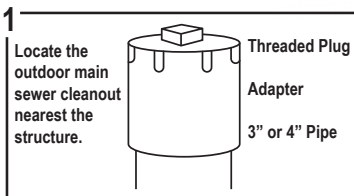

**PASCO PVC SEWER POP-UP**

**Overflow Protection Device**

**CLEANOUT & RELIEF VALVE**

#62304 Threaded for 3" or 4" female pipe fittings

#62306 Threaded for 6" female pipe fittings

- Automatic pop-up releases sewage overflow outside the house.
- Prevents thousands of dollars in property damages.
- Eliminates health hazards associated with sewage overflow.
- Vandal and tamper resistant center.
- Threaded unit can be used with PVC or ABS.
- For cast iron pipe, use female adapter.