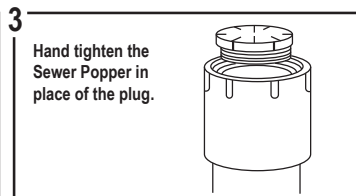

**PASCO PVC SEWER POP-UP**

**Overflow Protection Device**

**CLEANOUT & RELIEF VALVE**

#62304 Threaded for 3" or 4" female pipe fittings

#62306 Threaded for 6" female pipe fittings

- Automatic pop-up releases sewage overflow outside the house.
- Prevents thousands of dollars in property damages.
- Eliminates health hazards associated with sewage overflow.
- Vandal and tamper resistant center.
- Threaded unit can be used with PVC or ABS.
- For cast iron pipe, use female adapter.