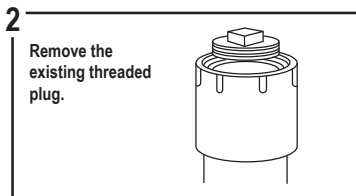

**PASCO PVC SEWER POP-UP**

**Overflow Protection Device**

**CLEANOUT & RELIEF VALVE**

#62304 Threaded for 3" or 4" female pipe fittings

#62306 Threaded for 6" female pipe fittings

- Automatic pop-up releases sewage overflow outside the house.
- Prevents thousands of dollars in property damages.
- Eliminates health hazards associated with sewage overflow.
- Vandal and tamper resistant center.
- Threaded unit can be used with PVC or ABS.
- For cast iron pipe, use female adapter.