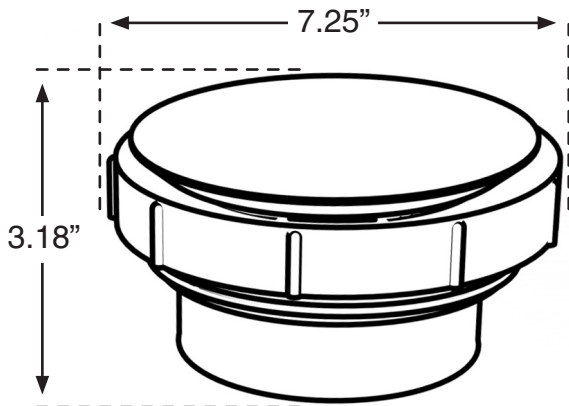

**PASCO PVC SEWER POP-UP**

**Overflow Protection Device**

**CLEANOUT & RELIEF VALVE**

#62304 Threaded for 3" or 4" female pipe fittings

#62306 Threaded for 6" female pipe fittings

- Automatic pop-up releases sewage overflow outside the house.
- Prevents thousands of dollars in property damages.
- Eliminates health hazards associated with sewage overflow.
- Vandal and tamper resistant center.
- Threaded unit can be used with PVC or ABS.
- For cast iron pipe, use female adapter.