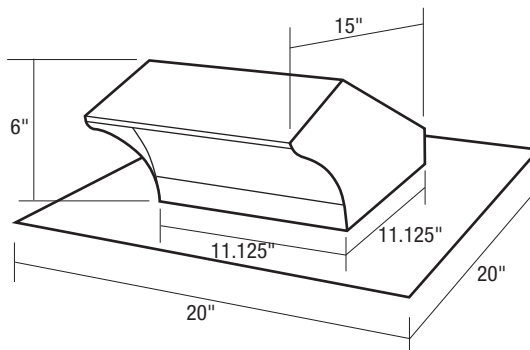

SPECIFICATIONS
ROOF CAPS
 ACCESSORIES

ROOF CAPS

Model PRC6R

Fits up to 6" round duct
 Backdraft damper with bird screen
 22 gauge galvanized steel construction

Model PRC8R

Fits up to 8" round duct
 Backdraft damper with bird screen
 22 gauge galvanized steel construction

Model PRC10R

Fits up to 10" round duct
 Backdraft damper with bird screen
 22 gauge galvanized steel construction

PROJECT					ARCHITECT				
LOCATION					ENGINEER				
CONTRACTOR					SUBMITTED BY			DATE	
FAN NUMBER	MODEL NUMBER	CFM	IN W.C.	RPM	WATTS	AMPS	SONES	QTY	OPTIONAL EQUIPMENT & REMARKS