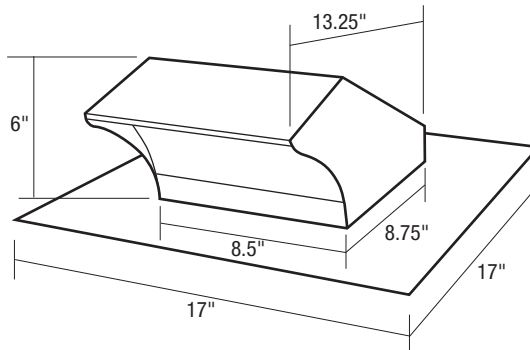

SPECIFICATIONS
ROOF CAPS
 ACCESSORIES

ROOF CAPS

Model PRC6R

Fits up to 6" round duct
 Backdraft damper with bird screen
 22 gauge galvanized steel construction

Model PRC8R

Fits up to 8" round duct
 Backdraft damper with bird screen
 22 gauge galvanized steel construction

Model PRC10R

Fits up to 10" round duct
 Backdraft damper with bird screen
 22 gauge galvanized steel construction

PROJECT					ARCHITECT				
LOCATION					ENGINEER				
CONTRACTOR					SUBMITTED BY			DATE	
FAN NUMBER	MODEL NUMBER	CFM	IN W.C.	RPM	WATTS	AMPS	SONES	QTY	OPTIONAL EQUIPMENT & REMARKS