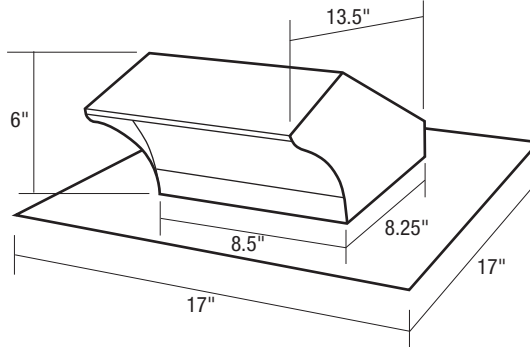

SPECIFICATIONS
ROOF CAPS
 ACCESSORIES

ROOF CAPS

Model PRC6R

Fits up to 6" round duct
 Backdraft damper with bird screen
 22 gauge galvanized steel construction

Model PRC8R

Fits up to 8" round duct
 Backdraft damper with bird screen
 22 gauge galvanized steel construction

Model PRC10R

Fits up to 10" round duct
 Backdraft damper with bird screen
 22 gauge galvanized steel construction

PROJECT					ARCHITECT				
LOCATION					ENGINEER				
CONTRACTOR					SUBMITTED BY			DATE	
FAN NUMBER	MODEL NUMBER	CFM	IN W.C.	RPM	WATTS	AMPS	SONES	QTY	OPTIONAL EQUIPMENT & REMARKS