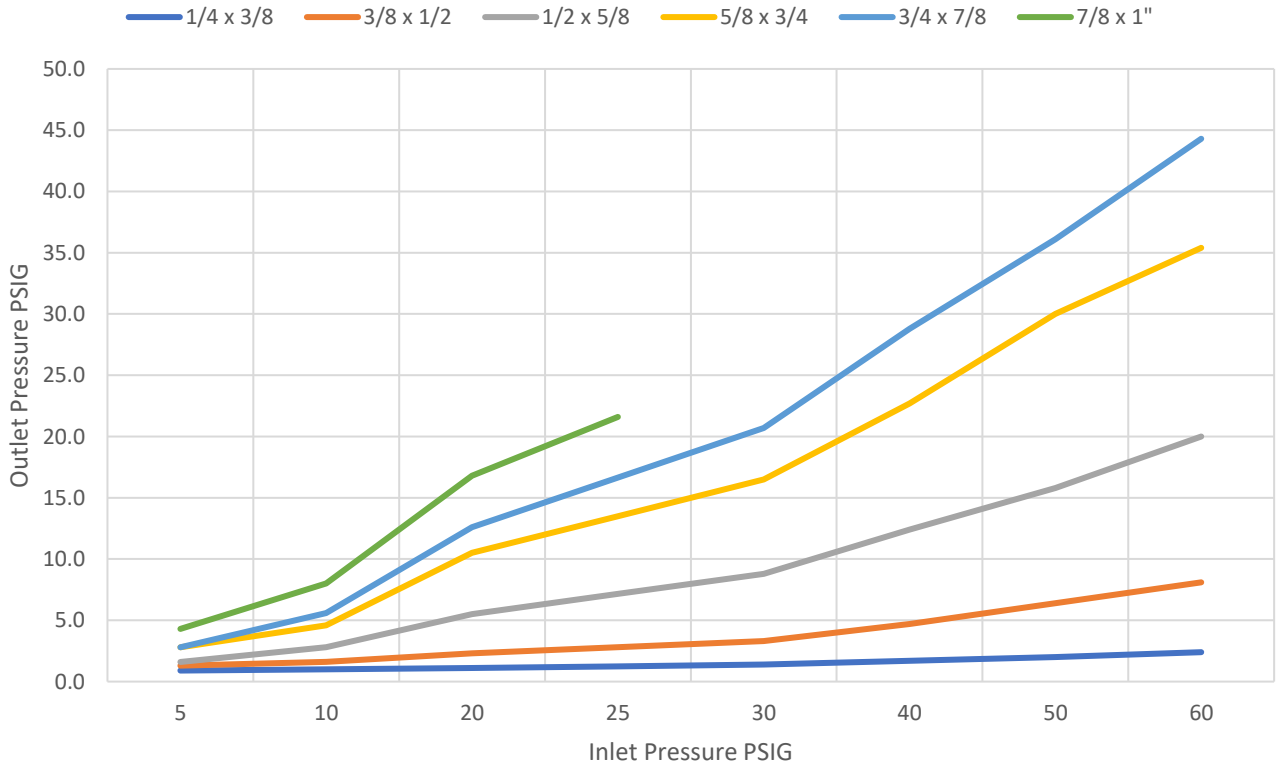

NGR06 7" w.c. Relief Curve - Lever Disconnect

NGR06 14" w.c. Relief Curve - Lever Disconnect

NGR06 1 PSIG Relief Curve - Lever Disconnect

NGR06 2 PSIG Relief Curve - Lever Disconnect

NGR06 5 PSIG Relief Curve - Lever Disconnect