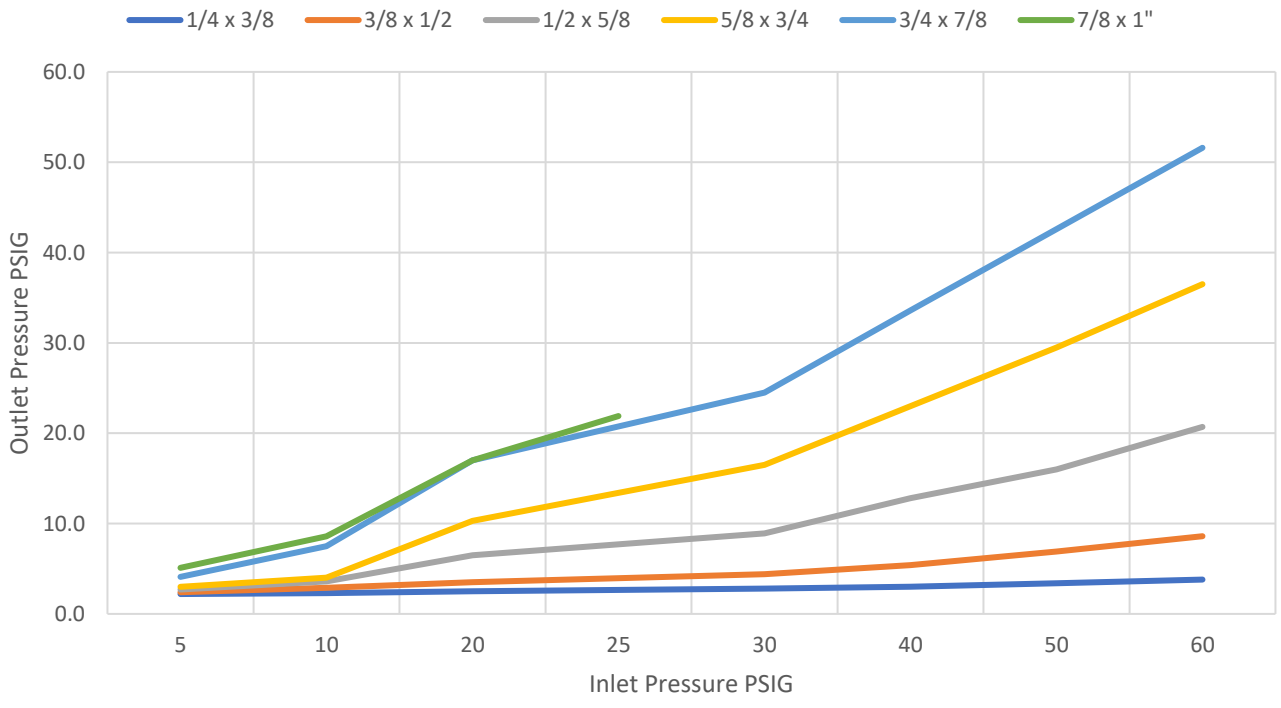

NGR06 7" w.c. Relief Curve - Lever Disconnect

NGR06 14" w.c. Relief Curve - Lever Disconnect

NGR06 1 PSIG Relief Curve - Lever Disconnect

NGR06 2 PSIG Relief Curve - Lever Disconnect

NGR06 5 PSIG Relief Curve - Lever Disconnect