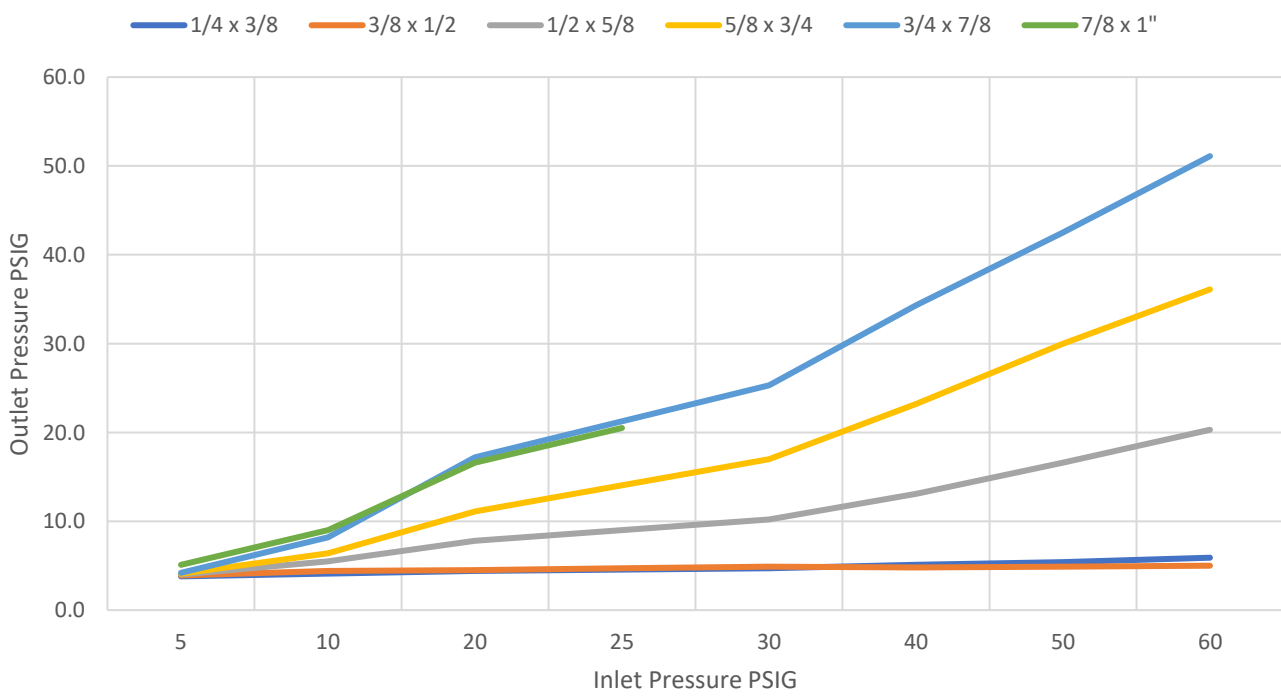

NGR06 7" w.c. Relief Curve - Lever Disconnect

NGR06 14" w.c. Relief Curve - Lever Disconnect

NGR06 1 PSIG Relief Curve - Lever Disconnect

NGR06 2 PSIG Relief Curve - Lever Disconnect

NGR06 5 PSIG Relief Curve - Lever Disconnect