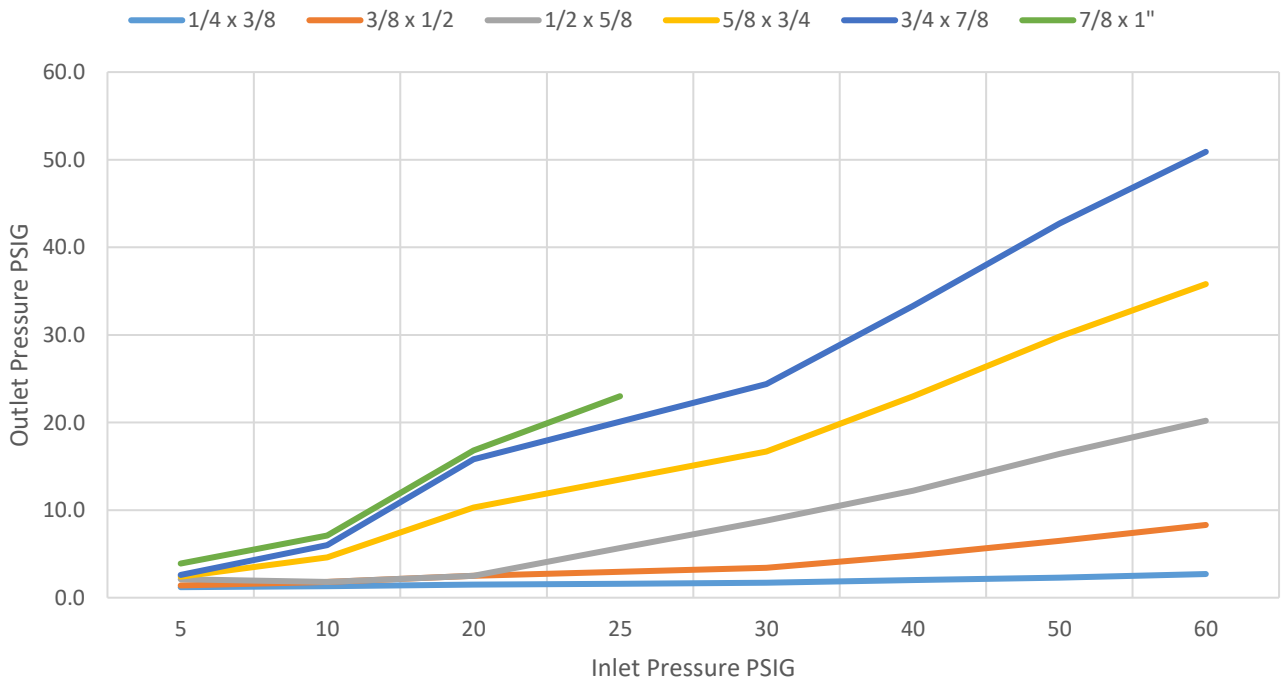

NGR06 7" w.c. Relief Curve - Lever Disconnect

NGR06 14" w.c. Relief Curve - Lever Disconnect

NGR06 1 PSIG Relief Curve - Lever Disconnect

NGR06 2 PSIG Relief Curve - Lever Disconnect

NGR06 5 PSIG Relief Curve - Lever Disconnect