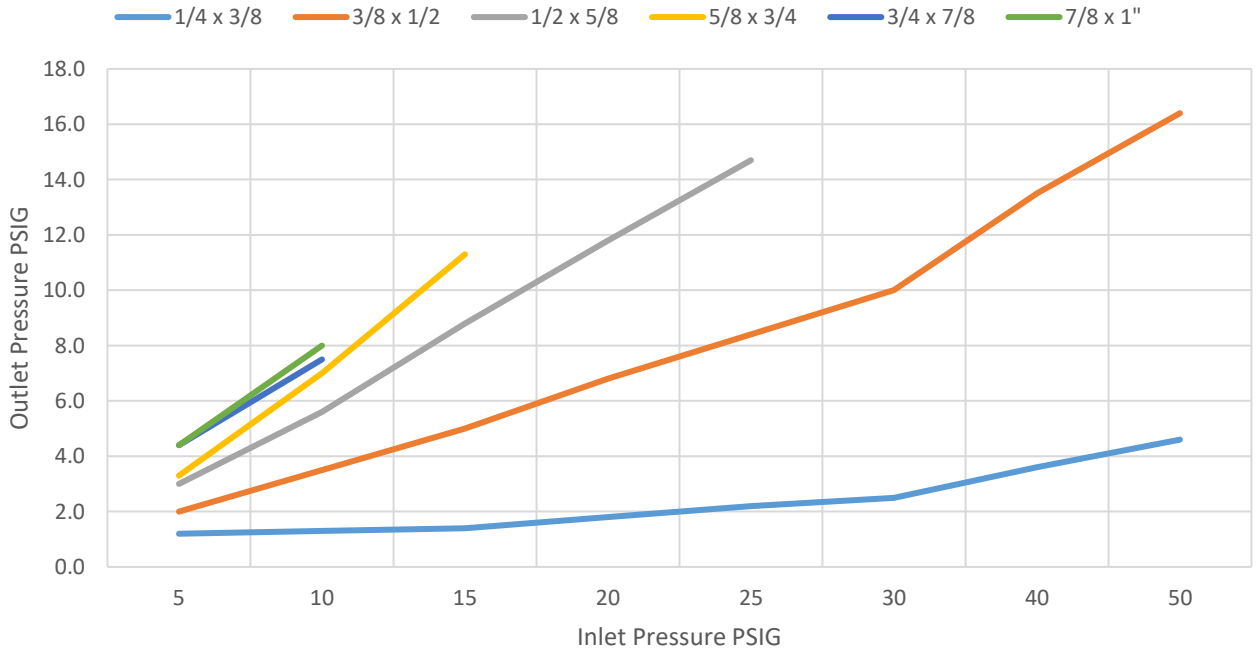

NGR04 7" w.c. Relief Curve - Lever Disconnect

NGR04 14" w.c. Relief Curve - Lever Disconnect

NGR04 1 PSIG Relief Curve - Lever Disconnect

NGR04 2 PSIG Relief Curve - Lever Disconnect

NGR04 5 PSIG Relief Curve - Lever Disconnect