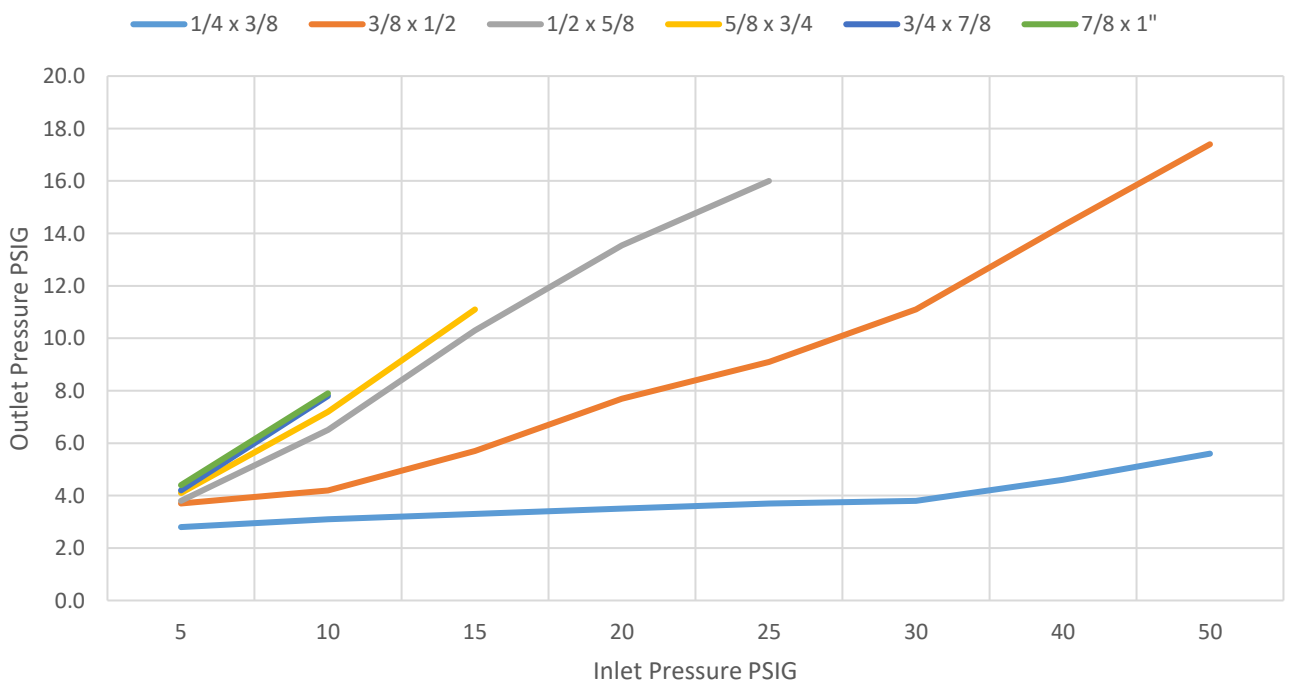

NGR04 7" w.c. Relief Curve - Lever Disconnect

NGR04 14" w.c. Relief Curve - Lever Disconnect

NGR04 1 PSIG Relief Curve - Lever Disconnect

NGR04 2 PSIG Relief Curve - Lever Disconnect

NGR04 5 PSIG Relief Curve - Lever Disconnect