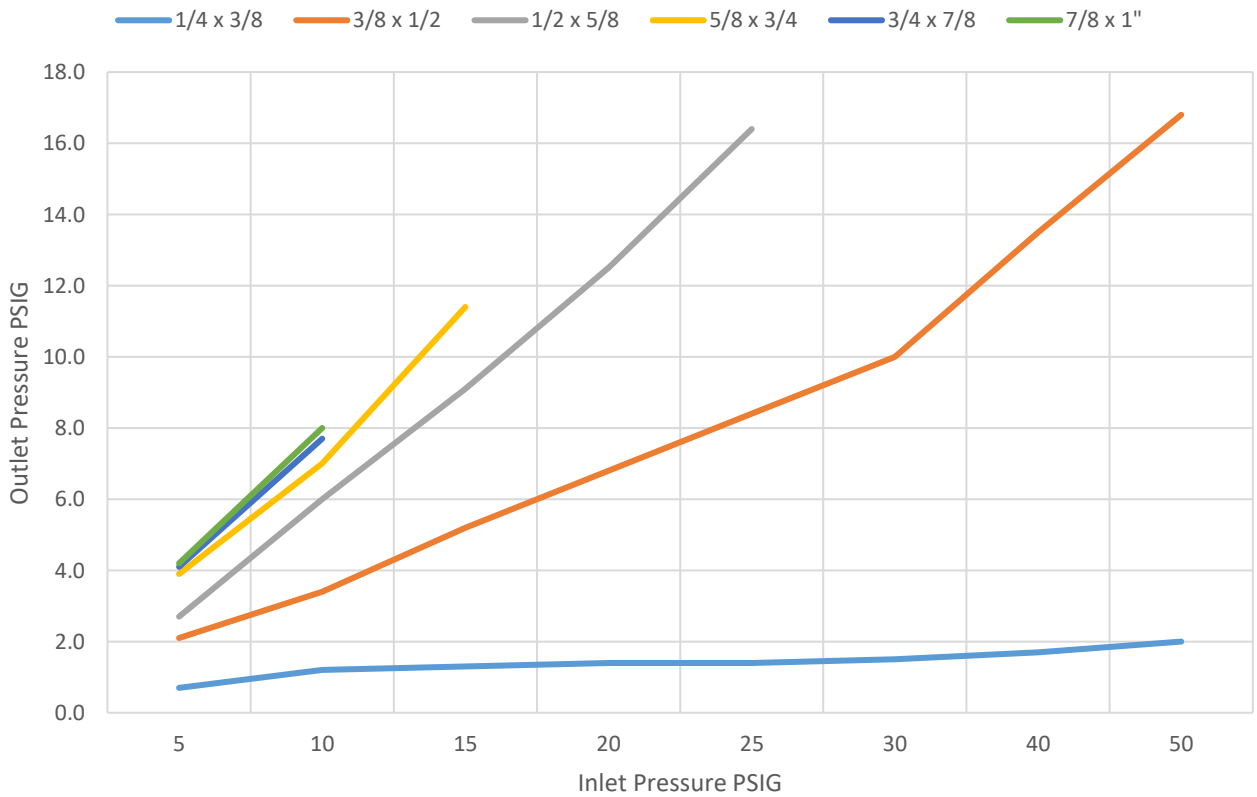

NGR04 7" w.c. Relief Curve - Lever Disconnect

NGR04 14" w.c. Relief Curve - Lever Disconnect

NGR04 1 PSIG Relief Curve - Lever Disconnect

NGR04 2 PSIG Relief Curve - Lever Disconnect

NGR04 5 PSIG Relief Curve - Lever Disconnect