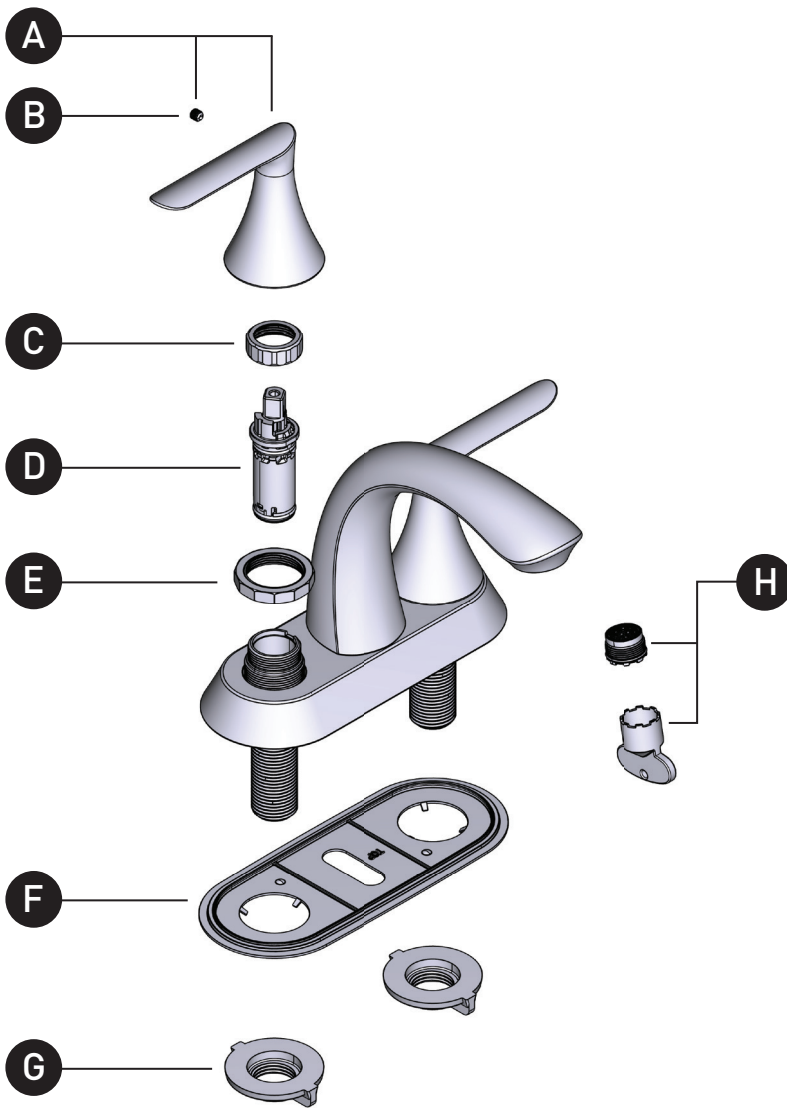

FINDLAY™ Two Handle Centerset Lavatory Faucet 84515 Series

ORDER BY PART NUMBER

| ID | Kit Number | Finish |
|----|------------|--|
| *A | 214031 | See below |
| | 214032 | See below |
| B | 159198 | N/A |
| C | 97535 | N/A |
| D | 1224 | N/A |
| E | 130560 | N/A |
| F | 212617 | Use for Chrome, Spot Resist Brushed Nickel, and Bronzed Gold |
| | 212617BL | Matte Black |
| G | 145665 | N/A |
| H | 180158 | N/A |
| *I | 186478 | See below |
| J | 146936 | N/A |
| K | 100818 | N/A |

*Finish Determined by Suffix

| Finish | Description |
|-----------|----------------------------|
| No Suffix | Chrome |
| BL | Matte Black |
| BZG | Bronzed Gold |
| SRN | Spot Resist Brushed Nickel |

| WASTE ASSEMBLIES For Waste Service Order Full Assembly | USE ON DECKS < 1/4" (6mm) | USE ON DECKS > 1-3/16" (30mm) |
|---|------------------------------|----------------------------------|
| | | |