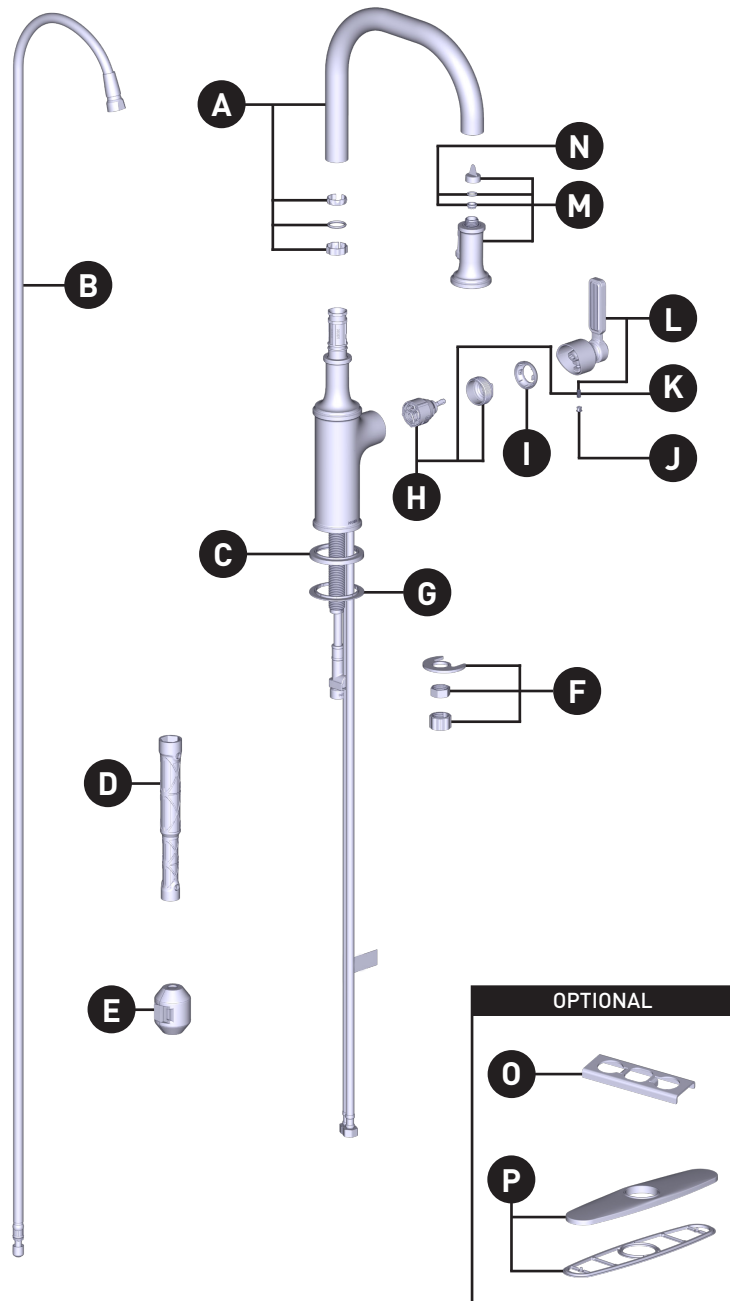

SMYTH™

Single-Handle High Arc Pulldown Kitchen Faucet
7770 Series

ORDER BY PART NUMBER

ID	Kit Number	Finish
*A	218084	See Below
B	150259	N/A
*C	218087	See Below
D	118305	N/A
E	218915	N/A
F	192155	N/A
G	195362	Spot Resist Stainless/ Nickel/Bronzed Gold
	195362BL	Matte Black
H	160657	N/A
*I	160660	See Below
*J	152859	See Below
K	155023	N/A
*L	218085	See Below
*M	218086	See Below
N	141025	N/A
O	176787	N/A
*P	141002	See Below

***Finish Determined by Suffix**

Finish	Description
SRS	Spot Resist Stainless
BL	Matte Black
NL	Polished Nickel
BZG	Bronzed Gold