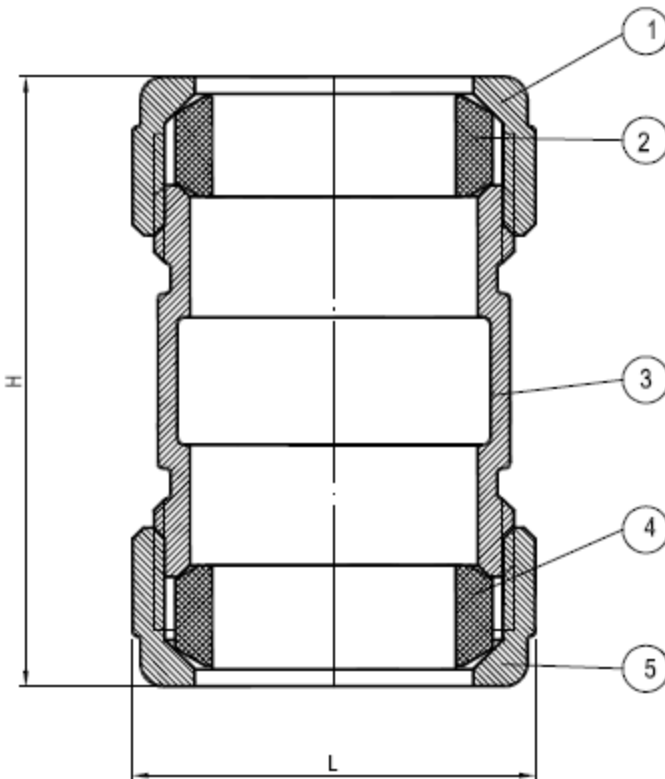

450TLF Compression Coupling • Spec Sheet

*Product will have LF imprinted on the body for Lead Free

FEATURES & BENEFITS

- Lead Free Brass*
- Compression Coupling
- 3 Inch Length - Short Pattern
- Sizes 3/8" - 2" - IPS

DIMENSIONS

Part #	Size	H	L
450T02LF	3/8"	2.56	1.34
450T03LF	1/2"	2.82	1.56
450T04LF	3/4"	3.25	1.95
450T05LF	1"	2.84	2.19
450T06LF	1-1/4"	3.09	2.56
450T07LF	1-1/2"	3.59	2.80
450T08LF	2"	3.76	3.27

MATERIAL SPECIFICATIONS

No.	Part	Material
1	Packing Nut	Brass B584 C85710
2	Packing	EPDM - SE-719F
3	Body	Brass C89550
4	Packing	EPDM - SE-719F
5	Packing	Brass B584 C85710

* This product complies with 0.25% weighted average lead content on wetted surfaces in accordance with CA AB1953.