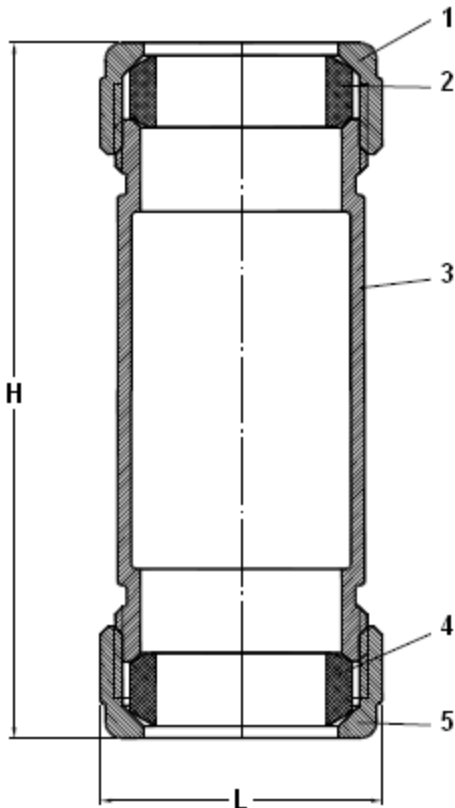

DIMENSIONS

Part #	Size	H	L
450L02LF	3/8"	4.75	1.34
450L03LF	1/2"	4.91	1.56
450L04LF	3/4"	5.20	1.95
450L05LF	1"	4.85	2.19
450L06LF	1-1/4"	4.91	2.56
450L07LF	1-1/2"	5.10	2.80
450L08LF	2"	5.16	3.27

MATERIAL SPECIFICATIONS

No.	Part	Material
1	Packing Nut	Brass B584 C85710
2	Packing	EPDM - SE-719F
3	Body	Brass C89550
4	Packing	EPDM - SE-719F
5	Packing	Brass B584 C85710

* This product complies with 0.25% weighted average lead content on wetted surfaces in accordance with CA AB1953.

450LCLF Compression Coupling • Spec Sheet

*Product will have LF imprinted on the body for Lead Free

FEATURES & BENEFITS

- Lead Free Brass*
- C X C
- 5" Length - Long Pattern
- Size 2" - Copper Pipe

DIMENSIONS

Part #	Size	H	L
450L08CLF	2"	4.69	2.96

MATERIAL SPECIFICATIONS

No.	Part	Material
1	Packing Nut	Brass C89550
2	Packing	EPDM - SE-719F
3	Body	Brass C89550
4	Packing	EPDM - SE-719F
5	Packing	Brass C89550

* This product complies with 0.25% weighted average lead content on wetted surfaces in accordance with CA AB1953.