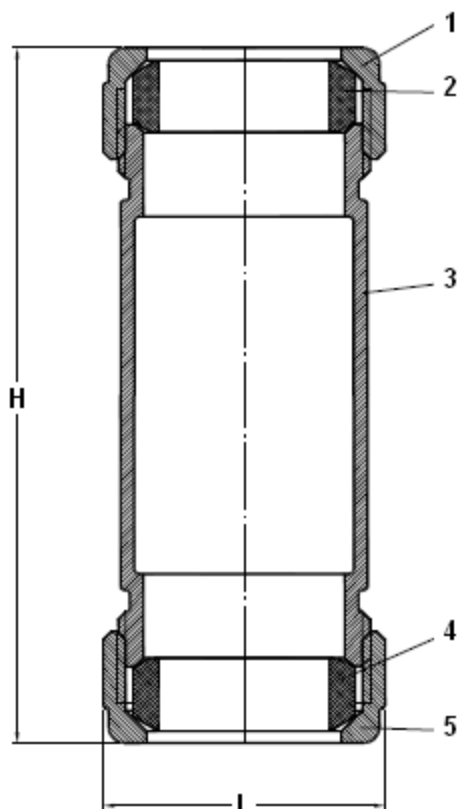

450LLF Compression Coupling • Spec Sheet

*Product will have LF imprinted on the body for Lead Free

FEATURES & BENEFITS

- Lead Free Brass*
- Compression Couplings
- 5" Length - Long Pattern
- Sizes 3/8" - 2" - IPS

DIMENSIONS

Part #	Size	H	L
450L02LF	3/8"	4.75	1.34
450L03LF	1/2"	4.91	1.56
450L04LF	3/4"	5.20	1.95
450L05LF	1"	4.85	2.19
450L06LF	1-1/4"	4.91	2.56
450L07LF	1-1/2"	5.10	2.80
450L08LF	2"	5.16	3.27

MATERIAL SPECIFICATIONS

450LCLF Compression Coupling • Spec Sheet

*Product will have LF imprinted on the body for Lead Free

FEATURES & BENEFITS

- Lead Free Brass*
- C X C
- 5" Length - Long Pattern
- Size 2" - Copper Pipe

DIMENSIONS

Part #	Size	H	L
450L08CLF	2"	4.69	2.96

MATERIAL SPECIFICATIONS

No.	Part	Material
1	Packing Nut	Brass C89550
2	Packing	EPDM - SE-719F
3	Body	Brass C89550
4	Packing	EPDM - SE-719F
5	Packing	Brass C89550

* This product complies with 0.25% weighted average lead content on wetted surfaces in accordance with CA AB1953.