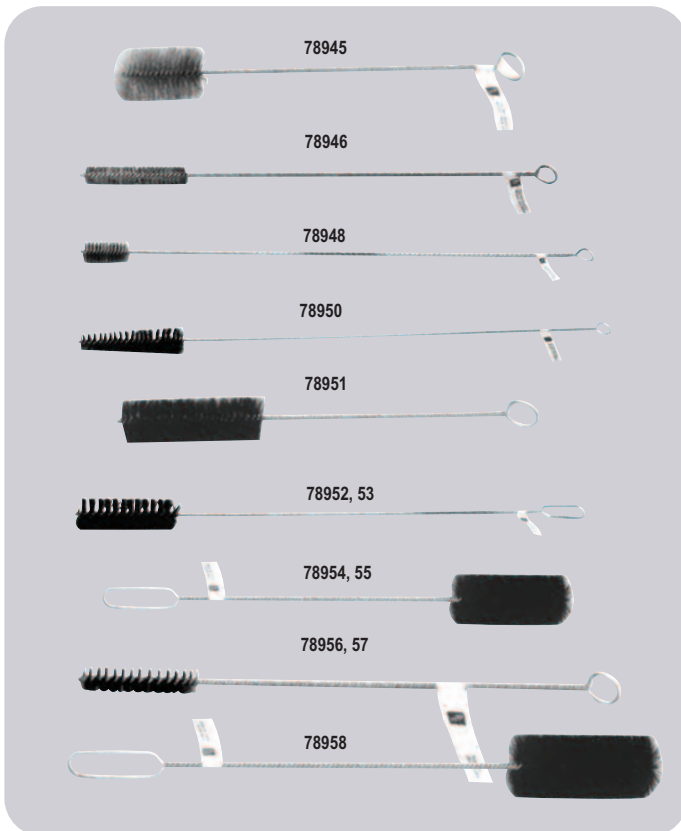

Refrigeration Coil Brush

MARS NO.	DESCRIPTION	MARS PACK
78828	5/8" to 1 5/8" fiber condenser cleaner 32"	12
78829	5/8" to 1 5/8" tapered condenser cleaner 29"	12
78830	3/4" to 1 5/8" tapered refrig. coil brush 28"	12

Fin And Coil Brushes

MARS NO.	DESCRIPTION	MARS PACK
78833	Fin and coil whiskbrush, 6 3/4"	12
78834	Fin and comb scraping tool, adjustable	1
78835	6-in-one fin comb (8, 9, 10, 12, 14, 15 fins per inch)	1

Acid And Flux Brushes

MARS NO.	DESCRIPTION	MARS PACK
78839	#1 acid brush 1/4" - 48 box	1
78840	#2 acid brush 3/8" - 48 box	1
78841	#1 acid brush 1/4" - 10 bag	10
78842	#2 acid brush 3/8" - 6 bag	10

Flue And Boiler Brushes

These brushes have 3" brush lengths and 1/2" or 3/4" loop handles for easy hanging.

MARS NO.	DESCRIPTION	MARS PACK
78956	1/2" Dia., 18" OAL, Stainless Steel Fine-Wire Single Spiral Brushes for Small Boilers, Burners, Nozzles & Fans	12
78957	3/4" Dia., 24" OAL, Stainless Steel Fine-Wire Single Spiral Brushes for Small Boilers, Burners, Nozzles & Fans	12
78958	1-1/2" Dia., 42" OAL, Carbon Steel Fine-Wire Single Spiral Brushes for Small Boilers, Burners, Nozzles & Fans	6