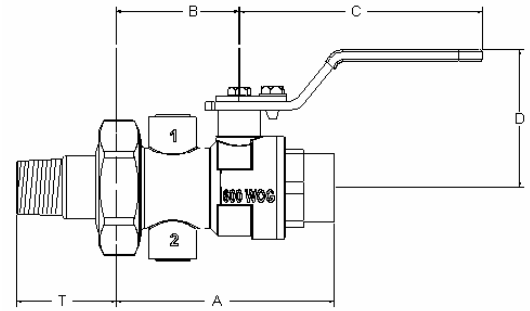

Model BB Union End Ball Valve offers shutoff and throttling. The position indicating Memory Stop provides quick and easy flow setting with a single screw adjustment. The ball valve has a chrome plated ball with Teflon seats, blowout proof stem with double EPDM O-ring seals. The union has an EPDM O-ring seal and tailpiece available in MNPT, FNPT and SWT end connections. Standard features include Adjustable Memory Stop and dual plugged accessory ports.

SPECIFICATIONS

Pressure Ratings: 600 PSI (4140 kPa)
 Temperature Ratings: 250 °F (120 °C)
 Body Material: Forged Brass
 End Connections: Brass - Fixed End: SWT, FNPT; Union End: SWT, FNPT, & MNPT
 Seats: EPDM
 Ball: Chrome Plated Brass, full port, 100% positive shut-off. *Optional 316 Stainless Steel.*
 Stem: Brass. *Optional 316 Stainless Steel.*
 Handle: Full size Zinc Plated lever with Vinyl Grip
 Memory Stop: Zinc Plated Steel with position indicator
 Available Options: "PTV" combination PT & air vent, hose end drain valve, handle & port extensions.

NOMINAL DIMENSIONS & WEIGHTS

Size		A		B	C	D	*T MPT	Wgt	
in	mm	FNPT	SWT					lbs	kg
1/2"	15	in	3.19	3.29	2.03	3.66	1.98	1.21	0.55
		mm	81.03	83.49	51.64	92.96	50.50		
3/4"R	20	in	3.34	3.41	2.03	3.66	1.98	1.25	0.57
		mm	84.84	86.61	51.64	92.96	50.50		
3/4"	20	in	3.33	3.45	2.03	3.66	2.08	1.47	0.67
		mm	84.58	87.63	51.64	92.96	52.83		
1"R	25	in	3.48	3.61	2.03	3.66	2.08	1.55	0.70
		mm	88.39	91.69	51.64	92.96	56.31		
1-1/4"	32	in	4.02	4.19	2.33	5.03	2.44	3.43	1.56
		mm	101.11	106.43	59.18	127.76	61.90		
1-1/2"	40	in	4.44	4.74	2.52	5.65	2.83	4.75	2.15
		mm	112.78	120.40	64.00	143.59	71.81		
2"R	50	in	5.03	5.82	2.90	5.65	2.83	5.68	2.58
		mm	127.76	148.83	73.66	143.59	78.56		

* Please reference the tailpiece data sheet (Form #M-TP) for other sizes and connections.
Dimensions not for construction purposes unless certified by factory.

STANDARD COMPONENTS

Memory stop with position indicator, zinc coated steel.