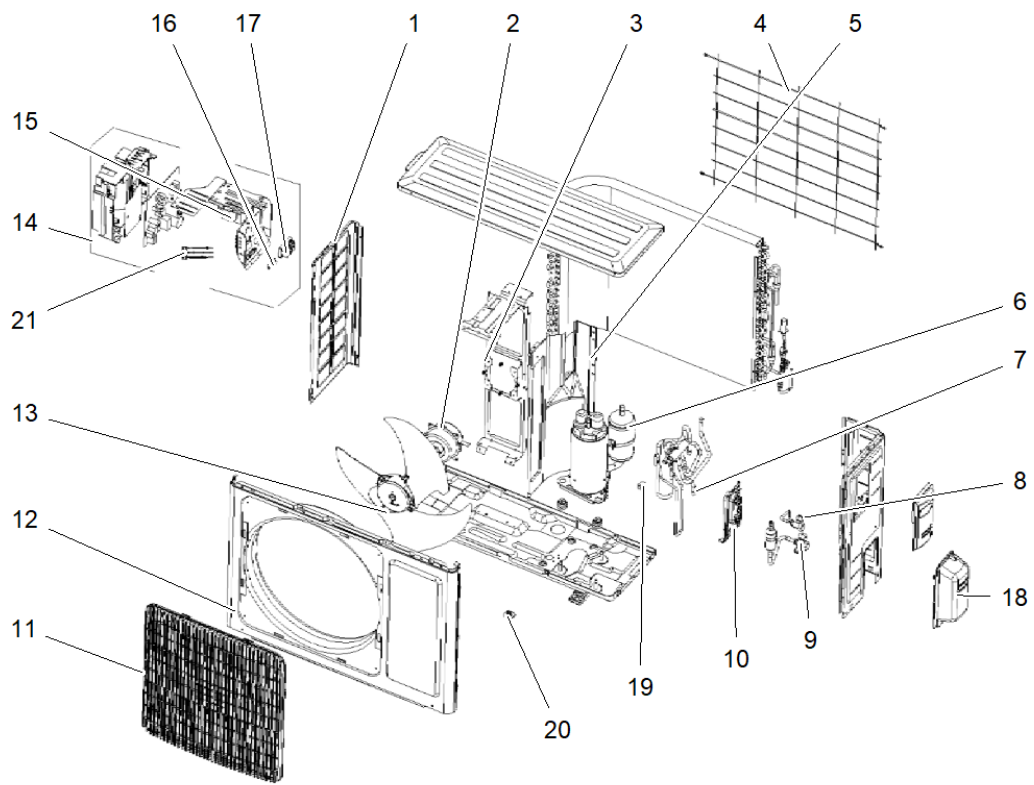

Part No.	Reference No.	Quantity	Description
0000157033~S	*		General Assembly 1
0000157032~S	*		Model Number Description

Part No.	Reference No.	Quantity	Description
0000030656~P	*		General Assembly 1

Part No.	Reference No.	Quantity	Description
PLT05365	1	1	PLATE; LEFT SIDE
MOT20626	2	1	MOTOR; BRUSHLESS DC
BRK04801	3	1	BRACKET; MOTOR SUPPORT SUB ASSY
CDS02708	4	1	CONDENSER; ASSEMBLY
COV05223	5	1	COVER; TOP
COM13824	6	1	COMPRESSOR;
VAL20444	7	1	VALVE; FOUR WAY ASSEMBLY
VAL08943	8	1	VALVE; 1/4 LIQUID
VAL10618	9	1	VALVE; 1/2 INCH
BRK04805	10	1	BRACKET; SERVICE VALVE SUPPORT ASSY
GRL02212	11	1	GRILLE; FRONT GRILL
PNL31897	12	1	PANEL; CABINET
FAN06587	13	1	FAN; AXIAL FLOW
CNT08806	14	1	CONTROL; ELECTRIC BOX ASSEMBLY
TRR02657	15	1	TRANSFORMER; REACTOR
CMP01444	16	2	CLAMP; WIRE
BLK01705	17	1	BLOCK; HIGH VOLTAGE ELECTRICAL TERMINAL CONNECTOR
COV04850	18	1	COVER; VALVE
COL26129	19	1	COIL; MAGNET
TUB15357	20	1	TUBO DE SUÇÇÃO Ø1.5/8" - CGAD 120/150
SEN02631	21	1	SENSOR; TEMPERATURE, CONTAINS ALL THREE THERMISTORS

Part No.	Reference No.	Quantity	Description
0000030869~P	*		Model Number Description(Outdoor Unit)

MODEL NUMBER DESCRIPTION	75015191	REV A
<i>Example Model Number:</i> M4THS1712A11NAA <small>1 - - - 5 - - - - 10 - - - - 15</small>		
Digit 1 – Brand Name M = Ameristar	Digit 13 – Regional Markets Served N = North America Market	
Digit 2 – Refrigerant Type 4 = R10a	Digits 14 – Minor Design Sequence A = First Design Sequence	
Digit 3 – Unit Type T = Outdoor	Digits 15 – Service Digit A = First Sequence	
Digit 4 – Functional Type H = Heat Pump C = Cooling Only		
Digit 5 – Unit Configuration S = Single Pump		
Digits 6, 7 – Efficiency Tier (SEER) 17 = 17 SEER 25 = 25 SEER		
Digits 8, 9 – Nominal Capacity 09 = 0.75 ton 12 = 1.0 ton 18 = 1.5 ton 24 = 2 ton		
Digits 10 – Major Development Change A = First Major Development Change		
Digit 11 – Electric Power Supply Characteristics 1 = 200-230V/1PH/60HZ		
Digit 12 – Refrigerant Ports 1 = 1 Port		