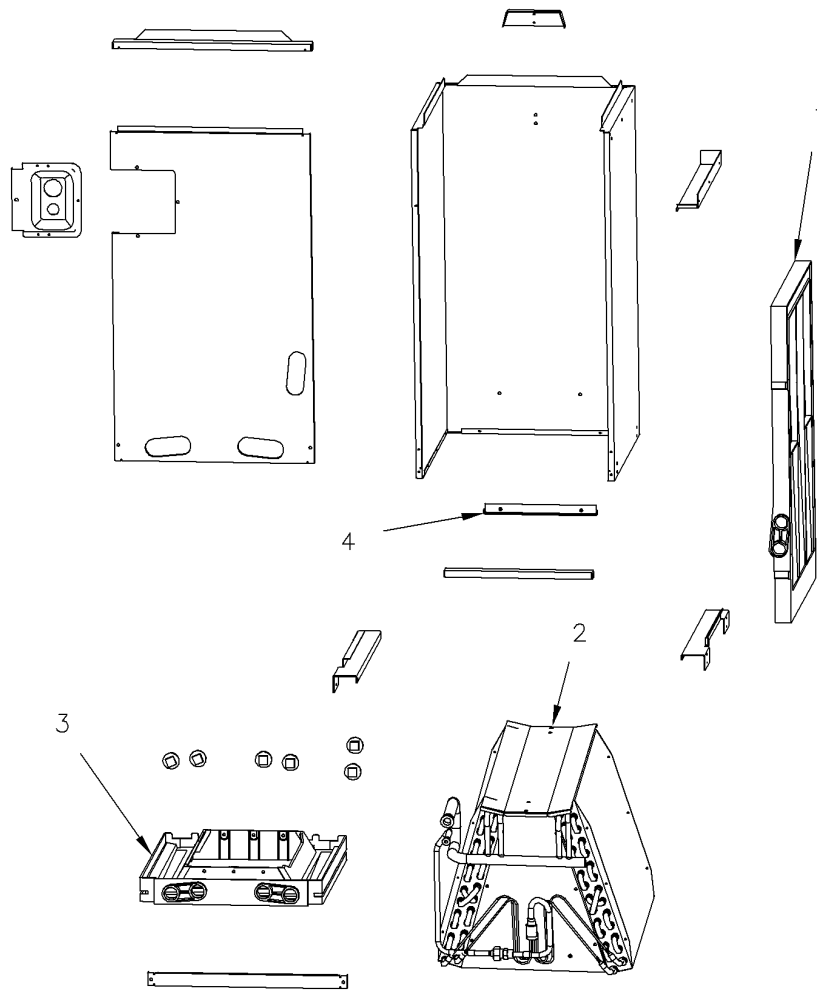

GENERAL ASSEMBLY

75010177

REV
A

Ameristar Gen 2
Coil Section

* NOT ILLUSTRATED
TYPICAL ILLUSTRATION

Parts List Number :M4AHUP2#M4AHUP2

Model Number :M4CXC048BC1CAA

Part No.	Reference No.	Quantity	Description
PAN03279	1	1	PAN; HORIZONTAL DRAINAGE
COL20280	2	1	COIL; EVAPORATOR ASSEMBLY
PAN03281	3	1	PAN; VERTICAL DRAINAGE
BAF01377	4	1	BAFFLE; DRAINAGE