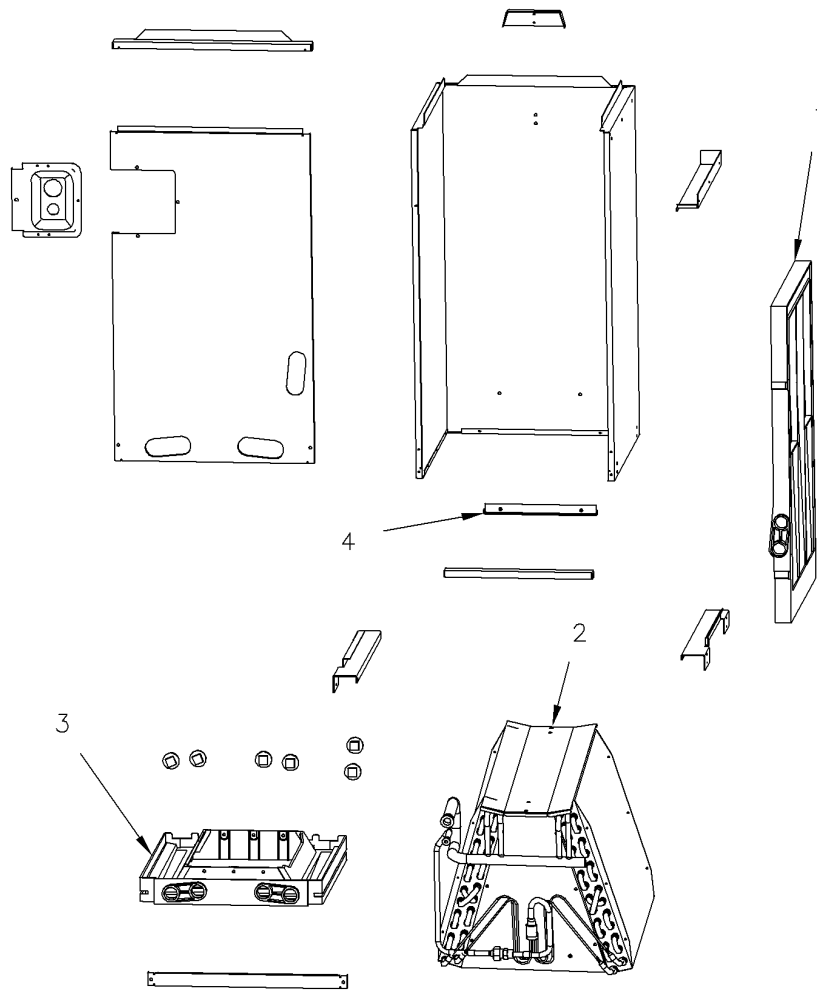

GENERAL ASSEMBLY

75010177

REV
A

Ameristar Gen 2
Coil Section

* NOT ILLUSTRATED
TYPICAL ILLUSTRATION