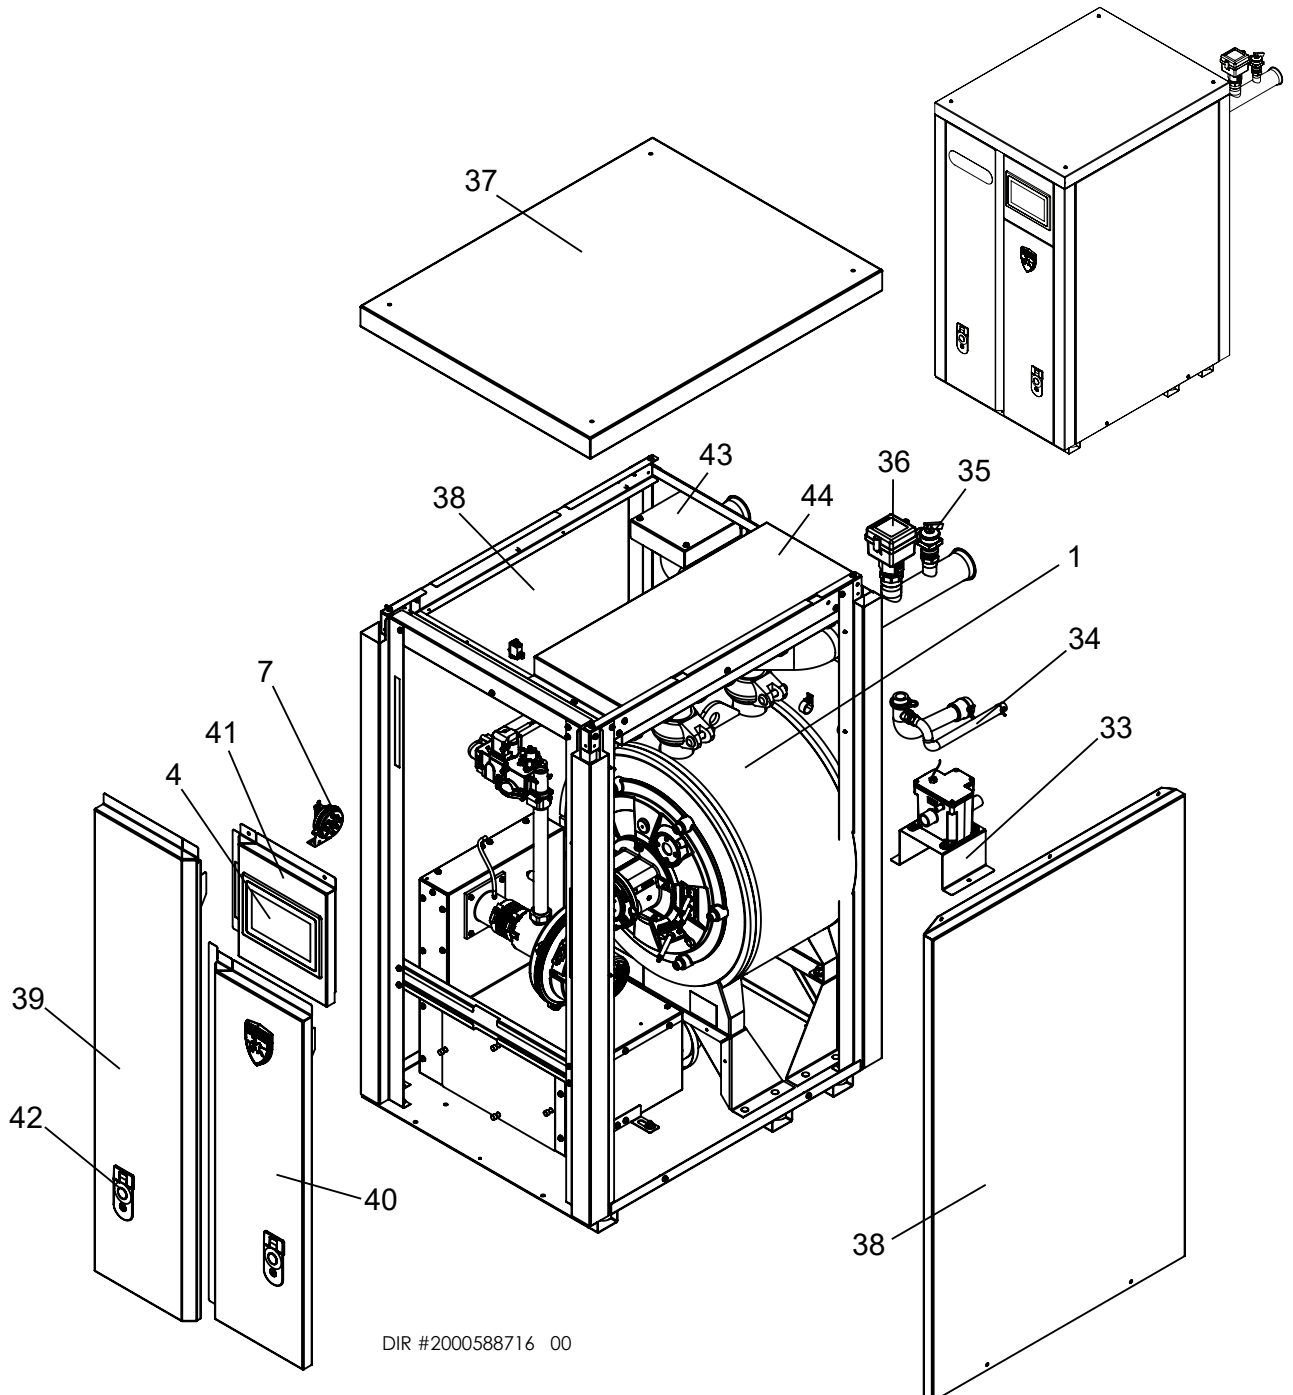

DIR #2000588716 00

**GAS TRAIN
AWH400-500**

DIR #2000588710 00

**GAS TRAIN
AWH0650-1000**

CONTROLS

HEAT EXCHANGER

2000588687 01

ITEM NO.	PART NO.	DESCRIPTION	MODEL
HEAT EXCHANGER ASSEMBLIES			
1	100330169	HEAT EXCHANGER ASSEMBLY	AWH0400
1	100330170	HEAT EXCHANGER ASSEMBLY	AWH0500
1	100330181	HEAT EXCHANGER ASSEMBLY	AWH0650
1	100330182	HEAT EXCHANGER ASSEMBLY	AWH0800
1	100330183	HEAT EXCHANGER ASSEMBLY	AWH1000
CONTROLS			
2	100208473*	LOW VOLTAGE CONNECTION BOARD	ALL
3	100330184*	CONTROL BOARD - MAIN	AWH0400
3	100333998*	CONTROL BOARD - MAIN	AWH0500
3	100333999*	CONTROL BOARD - MAIN	AWH0650
3	100334000*	CONTROL BOARD - MAIN	AWH0800
3	100334031*	CONTROL BOARD - MAIN	AWH1000
3	100357481*	CONTROL BOARD - MAIN - HIGH ALTITUDE	AWH0400
3	100357482*	CONTROL BOARD - MAIN - HIGH ALTITUDE	AWH0500
3	100357483*	CONTROL BOARD - MAIN - HIGH ALTITUDE	AWH0650
3	100357484*	CONTROL BOARD - MAIN - HIGH ALTITUDE	AWH0800
3	100357485*	CONTROL BOARD - MAIN - HIGH ALTITUDE	AWH1000
4	100330185*	DISPLAY ASSEMBLY INTERFACE	ALL
5	100208563*	SENSOR, INLET	ALL
6	100208558*	SENSOR, OUTLET	ALL
-	100330186*	SENSOR, FLUE W/ GROMMET	ALL
7	100208381*	SWITCH, AIR PRESSURE (NO SWITCH FOR 500, 650, OR 1000 MODELS)	AWH0400 & AWH0800
8	100208242	SWITCH, POWER ON/OFF	ALL
9	100208509	PUMP RELAY	ALL
10	100340202	TRANSFORMER, 120 X 24V, 100VA, 50/60 HZ	ALL