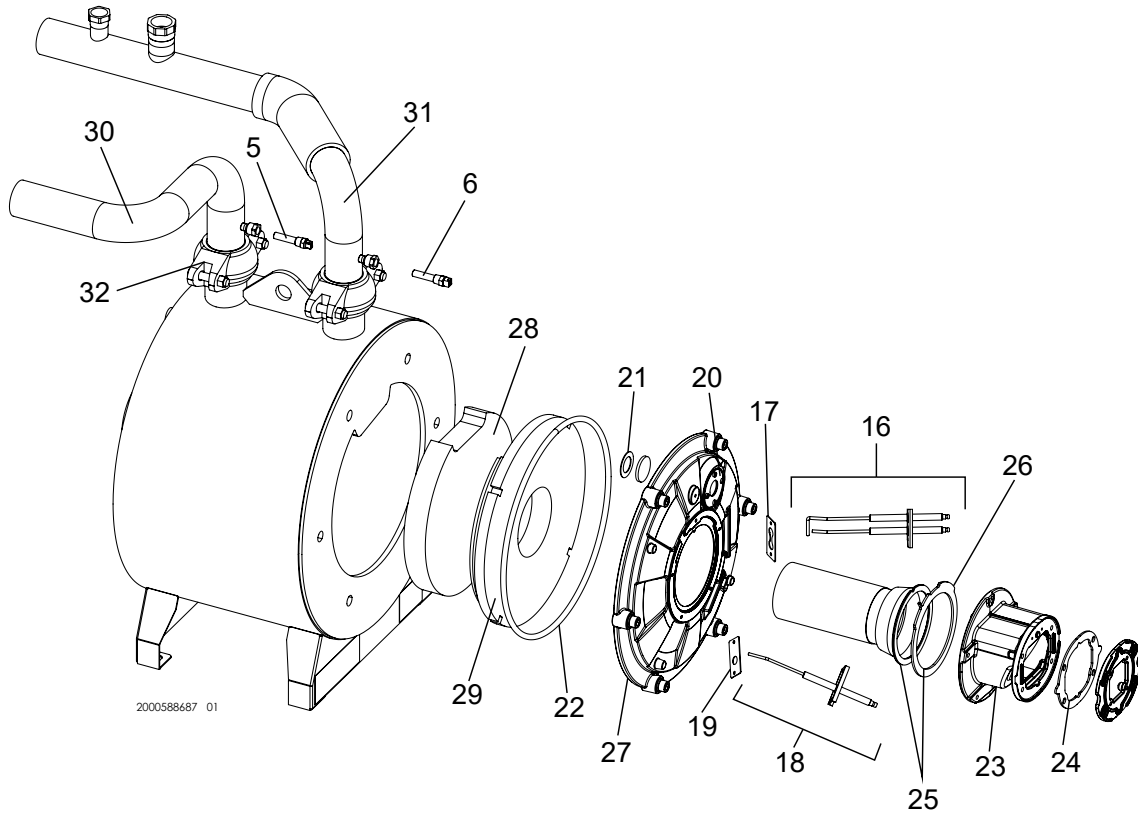

DIR #2000588716 00

**GAS TRAIN
AWH400-500**

DIR #2000588710 00

**GAS TRAIN
AWH0650-1000**

CONTROLS

HEAT EXCHANGER

2000588687 01

ITEM NO.	PART NO.	DESCRIPTION	MODEL
HEAT EXCHANGER ASSEMBLIES			
1	100330169	HEAT EXCHANGER ASSEMBLY	AWH0400
1	100330170	HEAT EXCHANGER ASSEMBLY	AWH0500
1	100330181	HEAT EXCHANGER ASSEMBLY	AWH0650
1	100330182	HEAT EXCHANGER ASSEMBLY	AWH0800
1	100330183	HEAT EXCHANGER ASSEMBLY	AWH1000
CONTROLS			
2	100208473*	LOW VOLTAGE CONNECTION BOARD	ALL
3	100330184*	CONTROL BOARD - MAIN	AWH0400
3	100333998*	CONTROL BOARD - MAIN	AWH0500
3	100333999*	CONTROL BOARD - MAIN	AWH0650
3	100334000*	CONTROL BOARD - MAIN	AWH0800
3	100334031*	CONTROL BOARD - MAIN	AWH1000
3	100357481*	CONTROL BOARD - MAIN - HIGH ALTITUDE	AWH0400
3	100357482*	CONTROL BOARD - MAIN - HIGH ALTITUDE	AWH0500
3	100357483*	CONTROL BOARD - MAIN - HIGH ALTITUDE	AWH0650
3	100357484*	CONTROL BOARD - MAIN - HIGH ALTITUDE	AWH0800
3	100357485*	CONTROL BOARD - MAIN - HIGH ALTITUDE	AWH1000
4	100330185*	DISPLAY ASSEMBLY INTERFACE	ALL
5	100208563*	SENSOR, INLET	ALL
6	100208558*	SENSOR, OUTLET	ALL
-	100330186*	SENSOR, FLUE W/ GROMMET	ALL
7	100208381*	SWITCH, AIR PRESSURE (NO SWITCH FOR 500, 650, OR 1000 MODELS)	AWH0400 & AWH0800
8	100208242	SWITCH, POWER ON/OFF	ALL
9	100208509	PUMP RELAY	ALL
10	100340202	TRANSFORMER, 120 X 24V, 100VA, 50/60 HZ	ALL