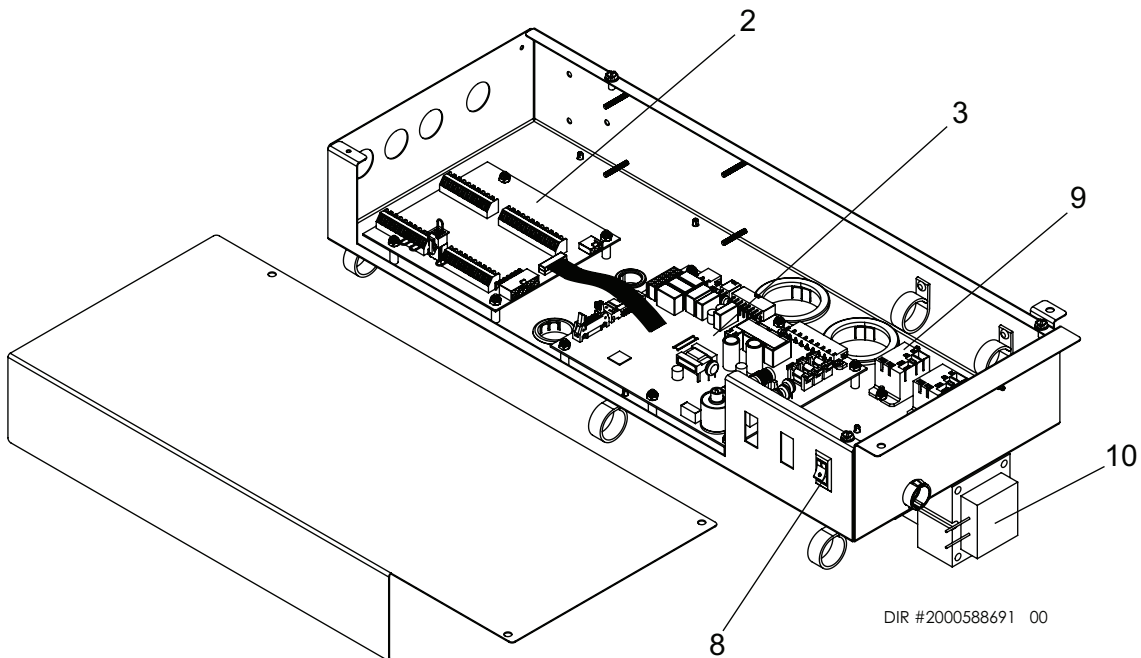

DIR #2000588716 00

**GAS TRAIN
AWH400-500**

DIR #2000588710 00

**GAS TRAIN
AWH0650-1000**

CONTROLS

HEAT EXCHANGER

2000588687 01

ITEM NO.	PART NO.	DESCRIPTION	MODEL
HEAT EXCHANGER ASSEMBLIES			
1	100330169	HEAT EXCHANGER ASSEMBLY	AWH0400
1	100330170	HEAT EXCHANGER ASSEMBLY	AWH0500
1	100330181	HEAT EXCHANGER ASSEMBLY	AWH0650
1	100330182	HEAT EXCHANGER ASSEMBLY	AWH0800
1	100330183	HEAT EXCHANGER ASSEMBLY	AWH1000
CONTROLS			
2	100208473*	LOW VOLTAGE CONNECTION BOARD	ALL
3	100330184*	CONTROL BOARD - MAIN	AWH0400
3	100333998*	CONTROL BOARD - MAIN	AWH0500
3	100333999*	CONTROL BOARD - MAIN	AWH0650
3	100334000*	CONTROL BOARD - MAIN	AWH0800
3	100334031*	CONTROL BOARD - MAIN	AWH1000
3	100357481*	CONTROL BOARD - MAIN - HIGH ALTITUDE	AWH0400
3	100357482*	CONTROL BOARD - MAIN - HIGH ALTITUDE	AWH0500
3	100357483*	CONTROL BOARD - MAIN - HIGH ALTITUDE	AWH0650
3	100357484*	CONTROL BOARD - MAIN - HIGH ALTITUDE	AWH0800
3	100357485*	CONTROL BOARD - MAIN - HIGH ALTITUDE	AWH1000
4	100330185*	DISPLAY ASSEMBLY INTERFACE	ALL
5	100208563*	SENSOR, INLET	ALL
6	100208558*	SENSOR, OUTLET	ALL
-	100330186*	SENSOR, FLUE W/ GROMMET	ALL
7	100208381*	SWITCH, AIR PRESSURE (NO SWITCH FOR 500, 650, OR 1000 MODELS)	AWH0400 & AWH0800
8	100208242	SWITCH, POWER ON/OFF	ALL
9	100208509	PUMP RELAY	ALL
10	100340202	TRANSFORMER, 120 X 24V, 100VA, 50/60 HZ	ALL