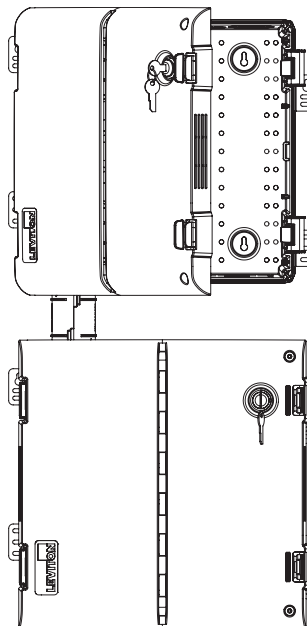

Multi-Bay Attachment Tube

APPLICATION

The Multi-Bay Attachment Tube joins two or more Leviton Wireless Structured Media™ Center Enclosures to create a multi-bay enclosure system. It provides flexibility to accommodate installations that have more components than a single enclosure can hold, or applications where there is a need to separate provider and customer equipment.

FEATURES

- Installs easily using integrated arrows for direction
- Installs in two-inch knockouts at top or bottom of any size Wireless Structured Media Center

DESIGN CONSIDERATIONS

- Allows for passthrough of cables

STANDARDS COMPLIANCE

- RoHS

PHYSICAL SPECIFICATIONS

Dimensions: See below

Materials: ABS plastic, white, UL 94 V-0

COUNTRY OF ORIGIN

USA

WARRANTY INFORMATION

For a copy of Leviton product warranties, visit www.leviton.com/warranty.

Two 14" Wireless Structured Media Centers joined by the Multi-Bay Attachment Tube

PART NUMBERS

Description

Part No.

Multi-Bay Attachment Tube for Wireless Structured Media Centers