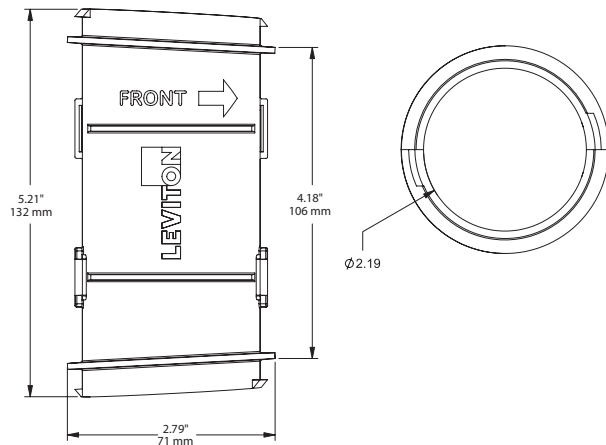

Multi-Bay Attachment Tube

APPLICATION

The Multi-Bay Attachment Tube joins two or more Leviton Wireless Structured Media™ Center Enclosures to create a multi-bay enclosure system. It provides flexibility to accommodate installations that have more components than a single enclosure can hold, or applications where there is a need to separate provider and customer equipment.

SPECIFICATION

Multi-Bay Attachment Tube shall be molded from white flame-retardant ABS, rated UL 94 V-0. Tube shall install into two-inch knockouts of Leviton Wireless Structured Media Centers, allowing two such enclosures to be joined. Tube shall allow for easy passthrough of communications cabling.

FEATURES

- Installs easily using integrated arrows for direction
- Installs in two-inch knockouts at top or bottom of any size Wireless Structured Media Center

DESIGN CONSIDERATIONS

- Allows for passthrough of cables

STANDARDS COMPLIANCE

- RoHS

PHYSICAL SPECIFICATIONS

Dimensions: See below

Materials: ABS plastic, white, UL 94 V-0

COUNTRY OF ORIGIN

USA

WARRANTY INFORMATION