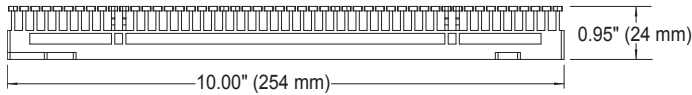

40066-M50

40066-0MR

40089-00D (Available separately)

40067-0BC

**40066-M50, 40066-0MR**

**PART NUMBERS**

| Description  | Part No.  |
|--|-----------|
| 50 Pair M-Type 66-Clip Connecting Block  | 40066-M50 |
| Connectorized Demarcation Block with female 50-pin connector, hinged cover and 89D mounting bracket included | 40066-0MR |
| 66-Style Bridging Clip (bag of 50)   | 40067-0BC |
| 89D Mounting Bracket, compatible with 40066-M50 M-Style Block and 49255-Q89 QuickPort® Patch Block           | 40089-00D |