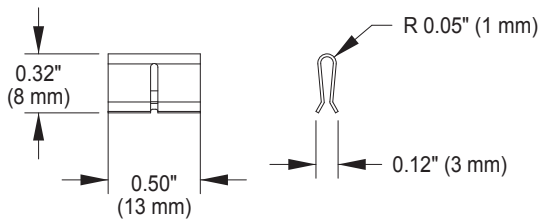

40066-M50

40066-0MR

40089-00D (Available separately)

40067-0BC

**40066-M50, 40066-0MR**

**PART NUMBERS**

| Description  | Part No.  |
|--|-----------|
| 50 Pair M-Type 66-Clip Connecting Block  | 40066-M50 |
| Connectorized Demarcation Block with female 50-pin connector, hinged cover and 89D mounting bracket included | 40066-0MR |
| 66-Style Bridging Clip (bag of 50)   | 40067-0BC |
| 89D Mounting Bracket, compatible with 40066-M50 M-Style Block and 49255-Q89 QuickPort® Patch Block           | 40089-00D |