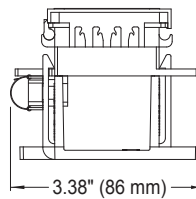

### WARRANTY INFORMATION

For a copy of Leviton product warranties, visit [www.leviton.com/warranty](http://www.leviton.com/warranty).

40066-M50, 40066-0MR

**ELECTRONIC FILES**

For CAD files, typical specs, or technical drawings (.DXF, .DWG), visit [www.leviton.com](http://www.leviton.com).

40066-M50

40066-0MR

40089-00D (Available separately)

40067-0BC

**40066-M50, 40066-0MR**

**PART NUMBERS**

| Description  | Part No.  |
|--|-----------|
| 50 Pair M-Type 66-Clip Connecting Block  | 40066-M50 |
| Connectorized Demarcation Block with female 50-pin connector, hinged cover and 89D mounting bracket included | 40066-0MR |
| 66-Style Bridging Clip (bag of 50)   | 40067-0BC |
| 89D Mounting Bracket, compatible with 40066-M50 M-Style Block and 49255-Q89 QuickPort® Patch Block           | 40089-00D |