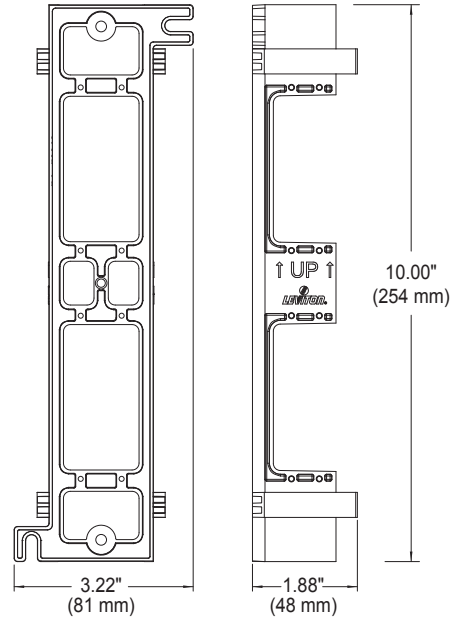

### PHYSICAL SPECIFICATIONS

Dimensions: See page two  
Materials: Made of fire-retardant plastic

### WARRANTY INFORMATION

For a copy of Leviton product warranties, visit [www.leviton.com/warranty](http://www.leviton.com/warranty).

40066-M50, 40066-0MR

**ELECTRONIC FILES**

For CAD files, typical specs, or technical drawings (.DXF, .DWG), visit [www.leviton.com](http://www.leviton.com).

40066-M50

40066-0MR

40089-00D (Available separately)

40067-0BC

**40066-M50, 40066-0MR**

**PART NUMBERS**

| Description  | Part No.  |
|--|-----------|
| 50 Pair M-Type 66-Clip Connecting Block  | 40066-M50 |
| Connectorized Demarcation Block with female 50-pin connector, hinged cover and 89D mounting bracket included | 40066-0MR |
| 66-Style Bridging Clip (bag of 50)   | 40067-0BC |
| 89D Mounting Bracket, compatible with 40066-M50 M-Style Block and 49255-Q89 QuickPort® Patch Block           | 40089-00D |