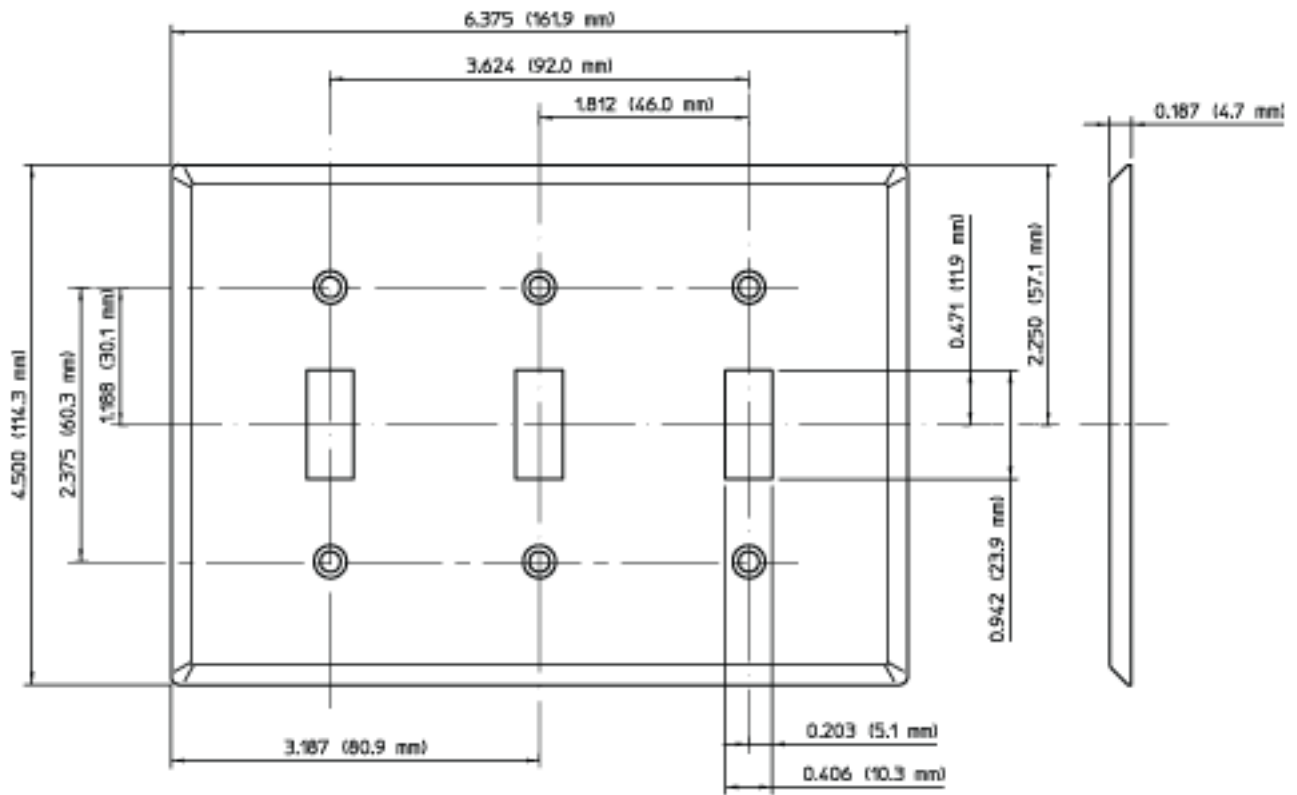

84011-40

UPC Code: 07847742970

Country of Origin: Please Contact Customer Service

Wallplates

Brand Features

Familiar and functional, Leviton Traditional Wallplates are designed for use with Traditional Leviton devices. They represent styles and form factors that have stood the test of time. Their clean lines work in virtually any location, whether in new or retrofit construction, and they install quickly and easily. Leviton offers Traditional Wallplates in a vast array of colors and configurations.

Item Description

3-Gang Toggle Device Switch Wallplate, Standard Size, 302 Stainless Steel, Device Mount, Stainless Steel, Brushed Finish

Technical Information

Product Features

Type: Standard Size

Gang: 3

Material: 302 Stainless Steel

Color: Brushed Stainless Steel

Color: Stainless Steel

Mount: Device

Standards and Certifications: UL/CSA

Warranty: 10-Year Limited

SPECIFICATION SUBMITTAL

JOB NAME:	CATALOG NUMBERS:	
<input type="text"/>	<input type="text"/>	<input type="text"/>
JOB NUMBER:	<input type="text"/>	<input type="text"/>