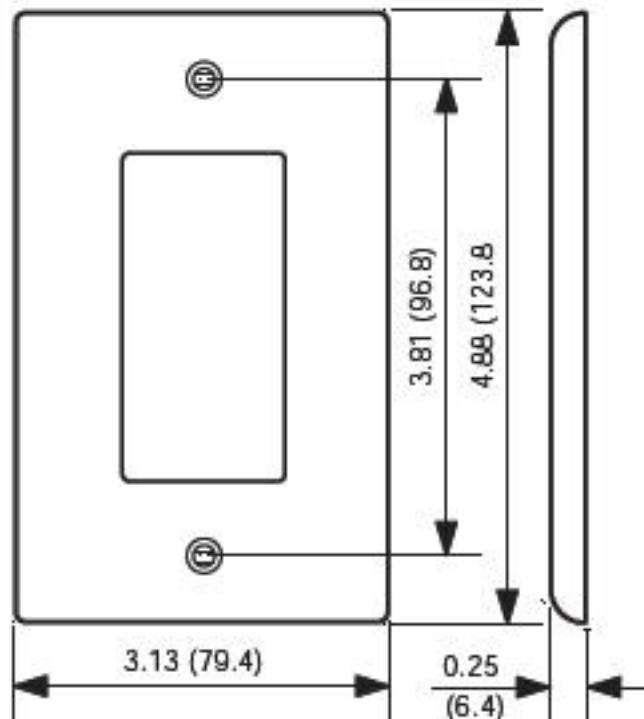

PJ262-T

UPC Code: 07847727691

Country of Origin: Please Contact Customer Service

Wallplates

Brand Features

Leviton Decora Designer Wallplates — available in a wide spectrum of colors and styles — can add subtle elegance to any home. Sleek, versatile and convenient, they also come in a midway size that gives even greater coverage, and can hide unsightly wall surface irregularities. All Leviton Decorative Wallplates can stand up to heavy use while coordinating perfectly with paint or wall coverings. Think of them as the finishing touch to giving a home its signature look.

Item Description

2-Gang, 2-Decora midway nylon wallplate/faceplate. Light Almond

Technical Information

Product Features

Standards and Certifications: UL/CSA

Type: Midway Size

Warranty: 10-Year Limited

Gang: 2

Material: Thermoplastic Nylon

Color: Light Almond

Mount: Device

NOTE: Add 1.81" (46.0mm) for each additional gang.

SPECIFICATION SUBMITTAL

JOB NAME: <input type="text"/>	CATALOG NUMBERS: <input type="text"/>	
JOB NUMBER: <input type="text"/>	<input type="text"/>	<input type="text"/>