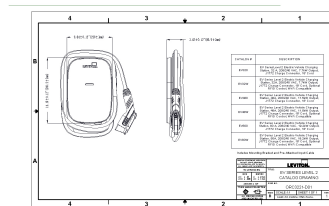

Number of Phase / Wire : L1, L2 and Ground, Bottom Feed

Operating Humidity : < 95% Relative Humidity, Non-Condensing

Operating Temperature : -30° C to 50°C

Output Power : 11.6kW

Short Circuit Current Rating : 20 mA CCID per UL 2231

Voltage : 208/240 VAC

Material Specifications

Enclosure Material : Plastic (PC+PBT)

Enclosure Rating : NEMA Type 3R

Status Indicator : Power Present, Charging, Fault

Mechanical Specifications

Cable Length : 18 ft. (5.5 m)

Product Features

Application : Home|Commercial

Cover Locking Mechanism : Phillips Head Screws, No Padlock Option

Device Type : Charger

Feature : My Leviton Enabled

Standards and Certifications

Standards and Certifications : UL2594| UL 2231-1| UL 2231-2| UL 2251| UL 62| UL 991|UL 1998| NFPA 70 Article 625| UL840| CSA Std. C22.2#280| OCPP 1.6 Compliant

Warranty

Warranty : 2-Year Limited

Patents*

N_A

This list is provided for patent marking purposes only. A good faith effort is made to maintain the accuracy and completeness of this list. No legal inference should be drawn from the omission of a patent from this list.

Dimensional Drawing

SPECIFICATION SUBMITTAL

JOB NAME: ____	CATALOG NUMBERS: ____ ____	
JOB NUMBER: ____