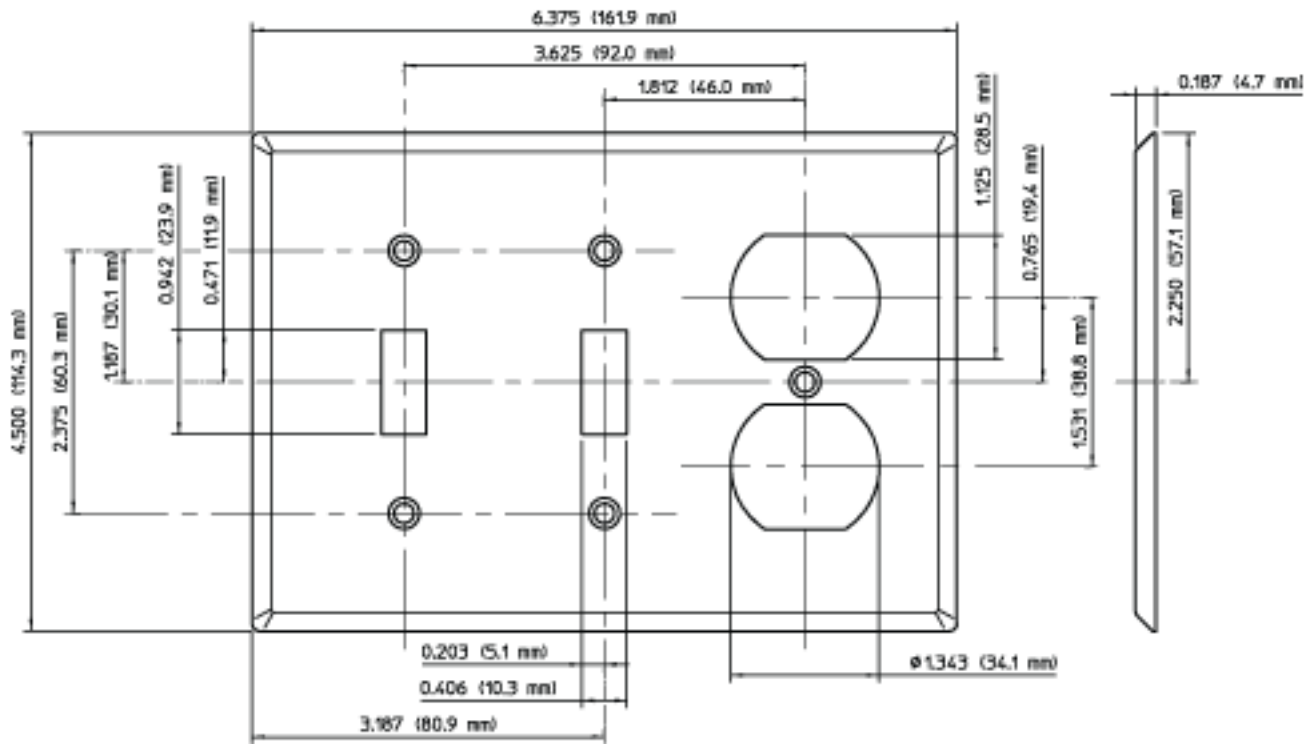

SPECIFICATION SUBMITTAL

JOB NAME:	CATALOG NUMBERS:	
____	____	____
JOB NUMBER:	____	____