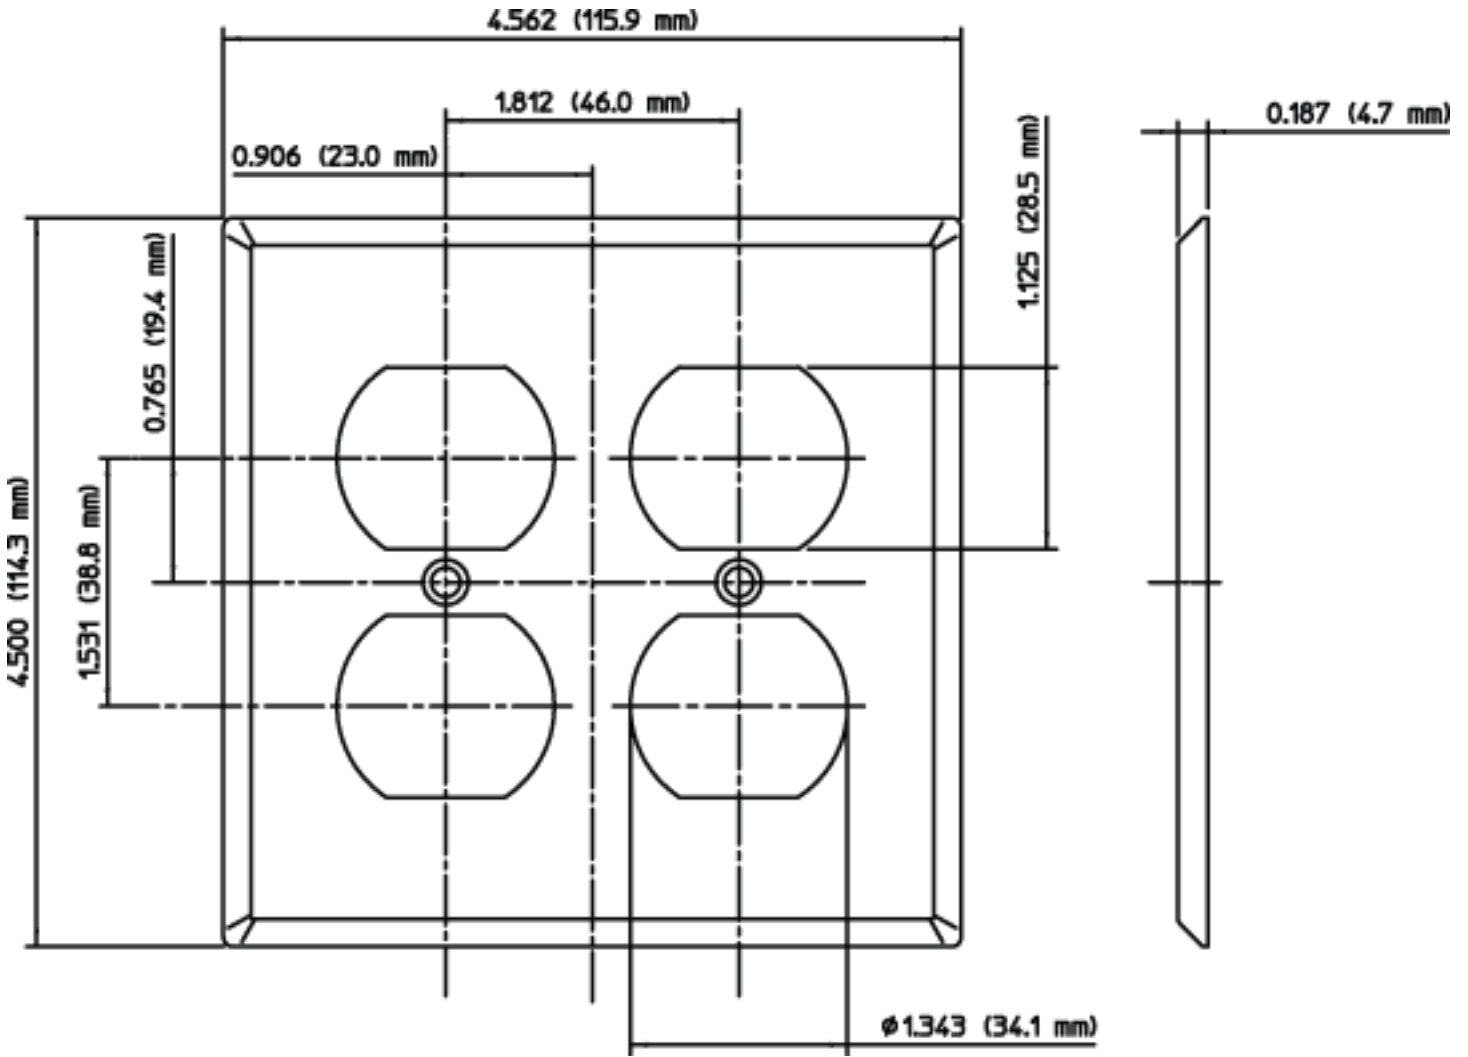

SPECIFICATION SUBMITTAL

JOB NAME:		CATALOG NUMBERS:	
____		____	____
JOB NUMBER:		____	____

Leviton Manufacturing Co., Inc.
201 North Service Road, Melville, NY 11747
Telephone: 1-800-323-8920 · FAX: 1-800-832-9538 · Tech Line (8:30AM-7:30PM E.S.T. Monday-Friday): 1-800-824-3005

Leviton Manufacturing of Canada, Ltd.
165 Hymus Boulevard, Pointe Claire, Quebec H9R 1E9 · Telephone: 1-800-469-7890 ·
FAX: 1-800-824-3005 · www.leviton.com/canada

Leviton S. de R.L. de C.V.
Lago Tana 43, Mexico DF, Mexico CP 11290 · Tel.: (+52)55-5082-1040 · FAX: (+52)5386-1797 · www.leviton.com.mx

Visit our Website at: www.leviton.com
© 2012-2015 Leviton Manufacturing Co., Inc. All rights reserved. Subject to change without notice.

Leviton has a global presence.
If you would like to know where your local Leviton office is located please go to: www.leviton.com/international/contacts/